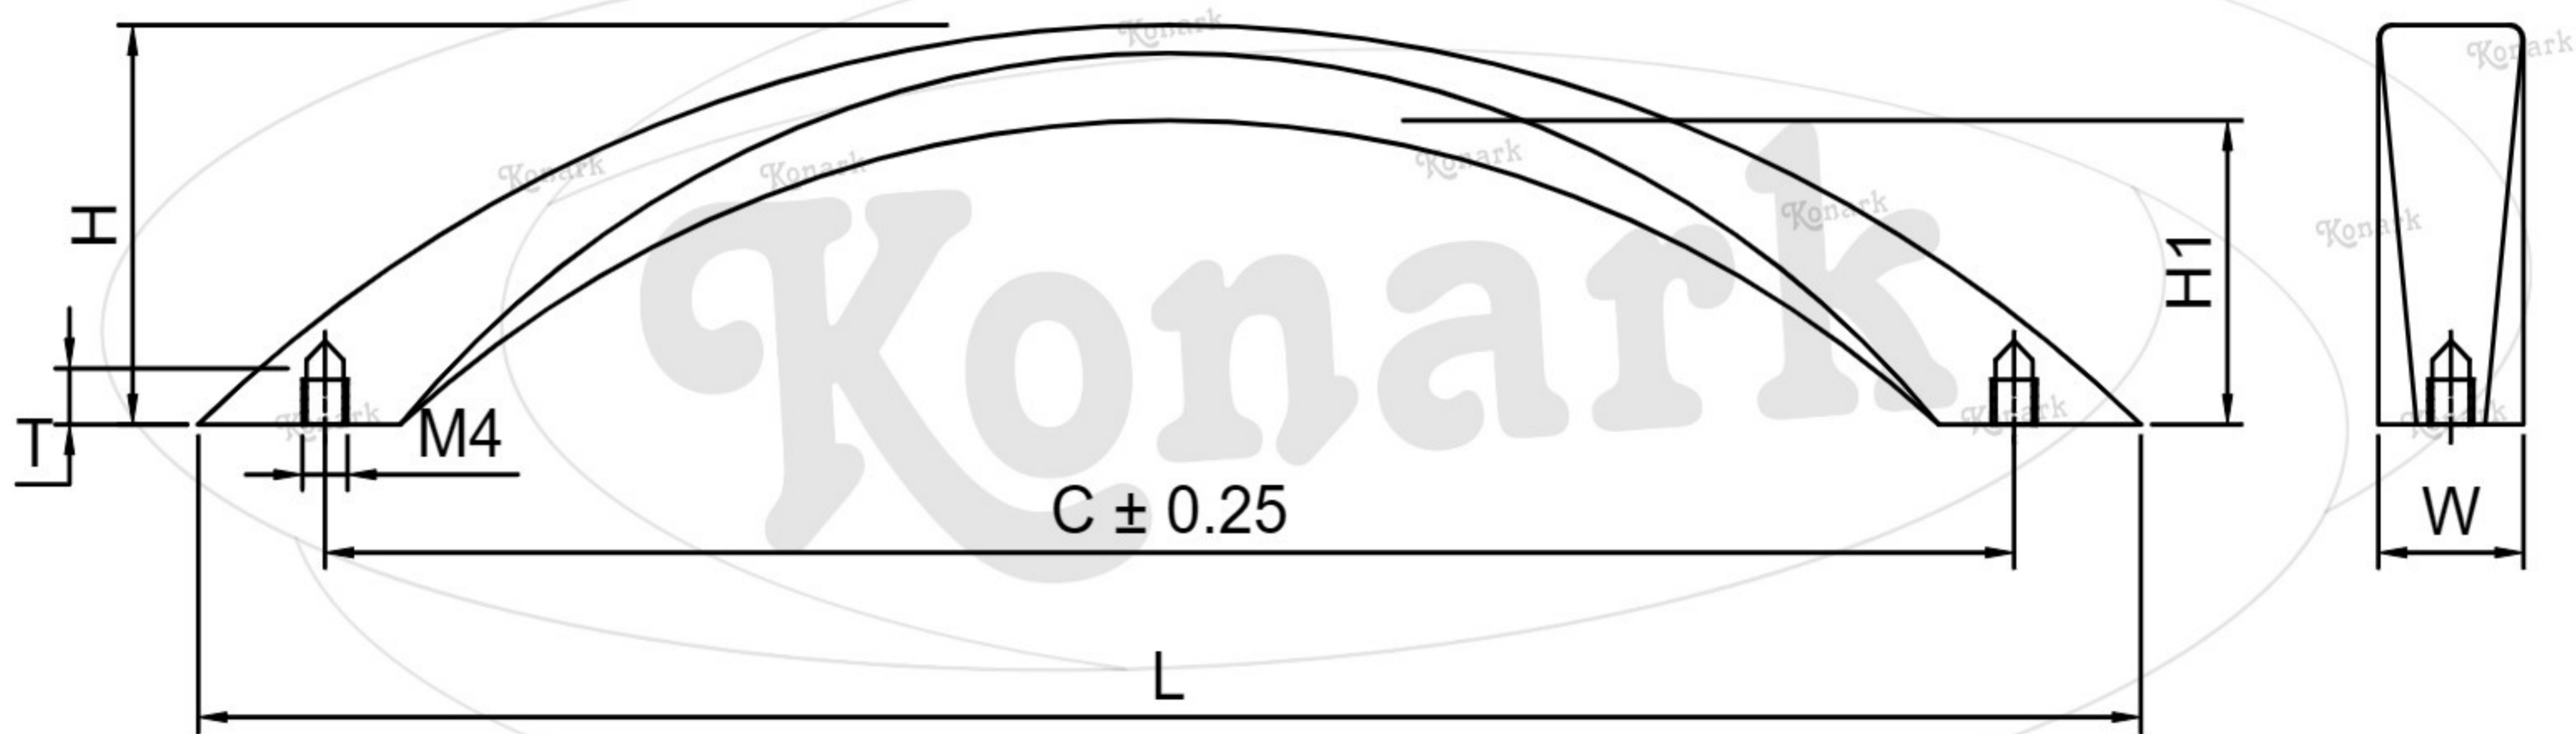

Model : KFH-008

Finish	Size	Product Code	C	L	H	W	H1	T
MT	128mm	KFH-008 128	128	149	28	11	21	6
CP								
SP								
MC								
BM								
RG								
BA								
CA								