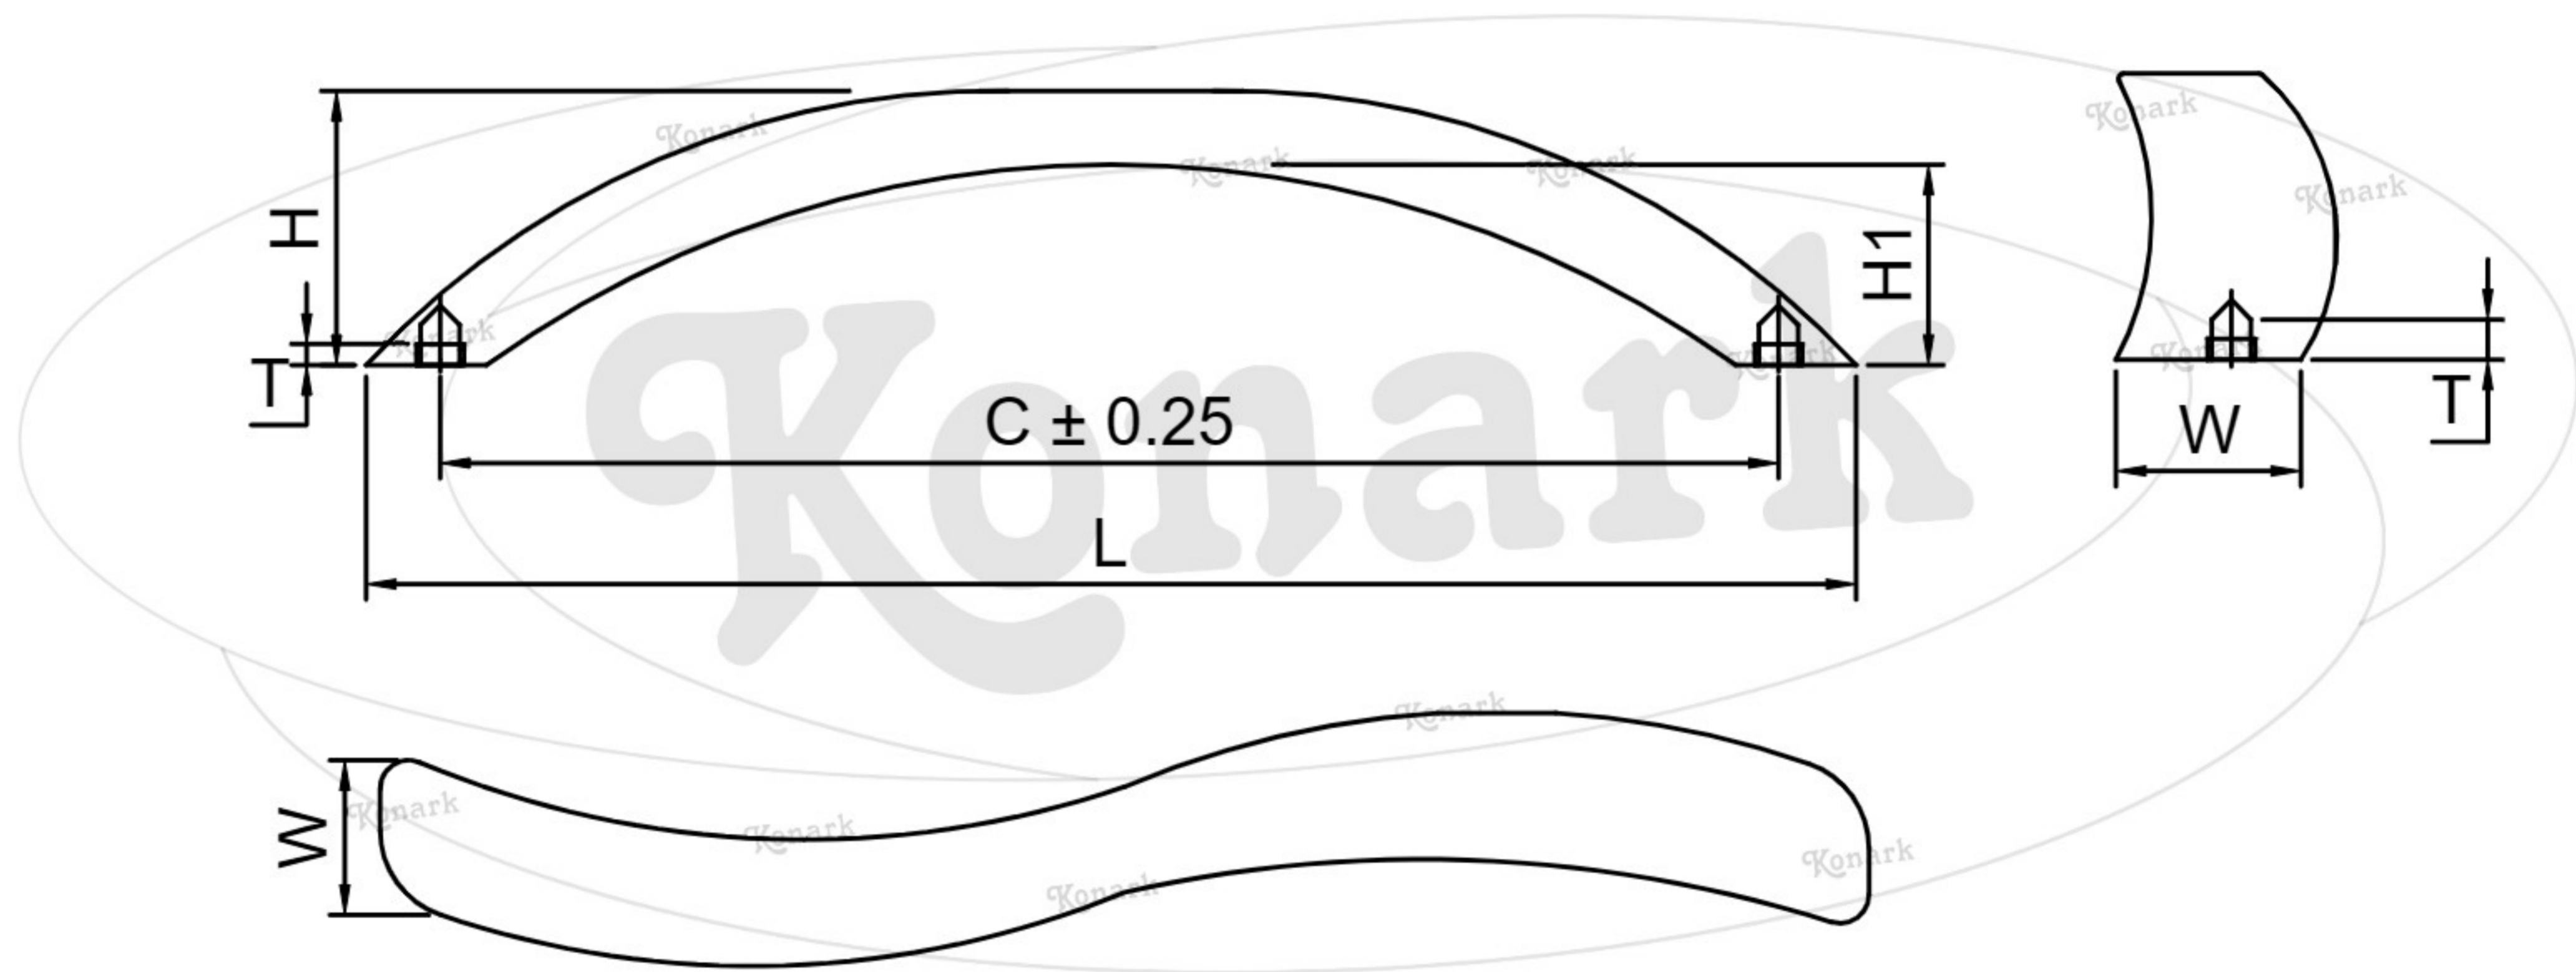

Model : KFH-009

Finish	Size	Product Code	C	L	H	W	H1	T
MT CP SP MC BM RG BA CA	128mm	KFH-009 128	128	143	27	10	20	5
	224mm	KFH-009 224	224	247	32	13	23	5