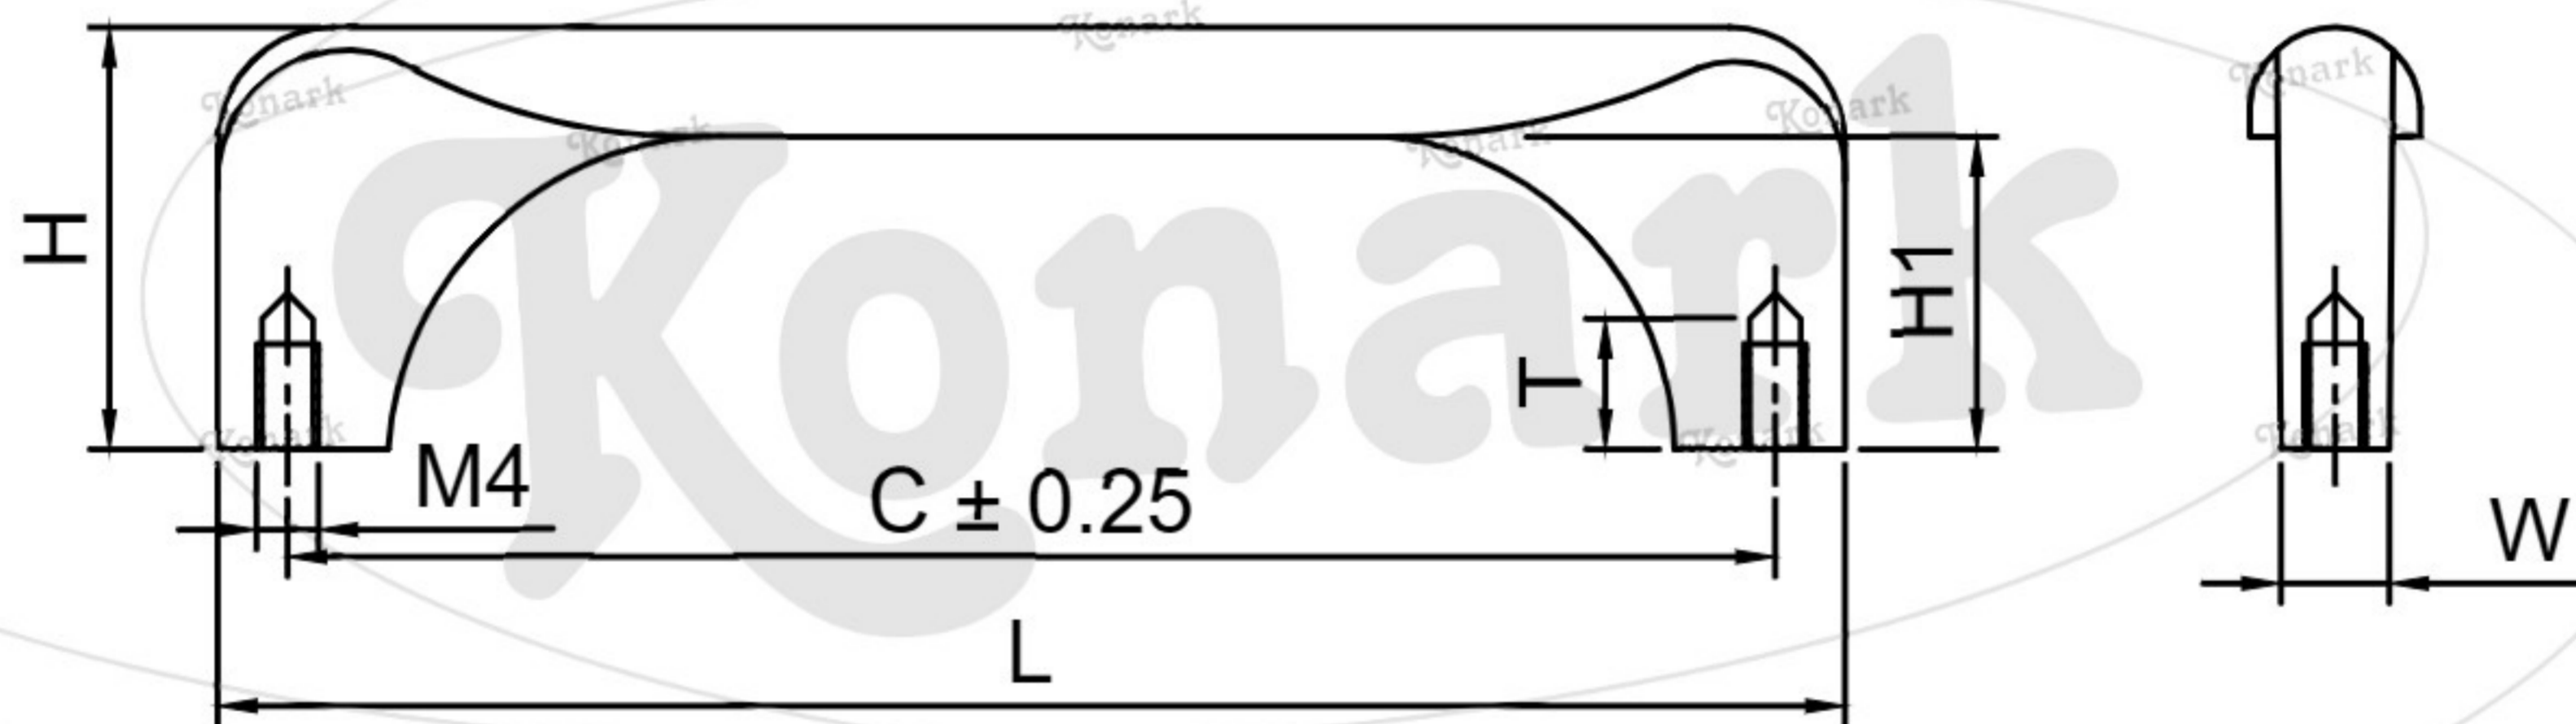

Model : KFH-103

Finish	Size	Product Code	C	L	H	W	H1	T
MT	96mm	KFH-103 96	96	106	27	8	21	7
CP								
SP								
MC								
BM								
RG								
BA								
CA								

FINISH:

MT	CP	SP	MC	BM	RG	BA	CA
							
Matt	Chrome	Satin	Matt Chrome	Black Matt	Rose Gold	Brass Antique	Copper Antique