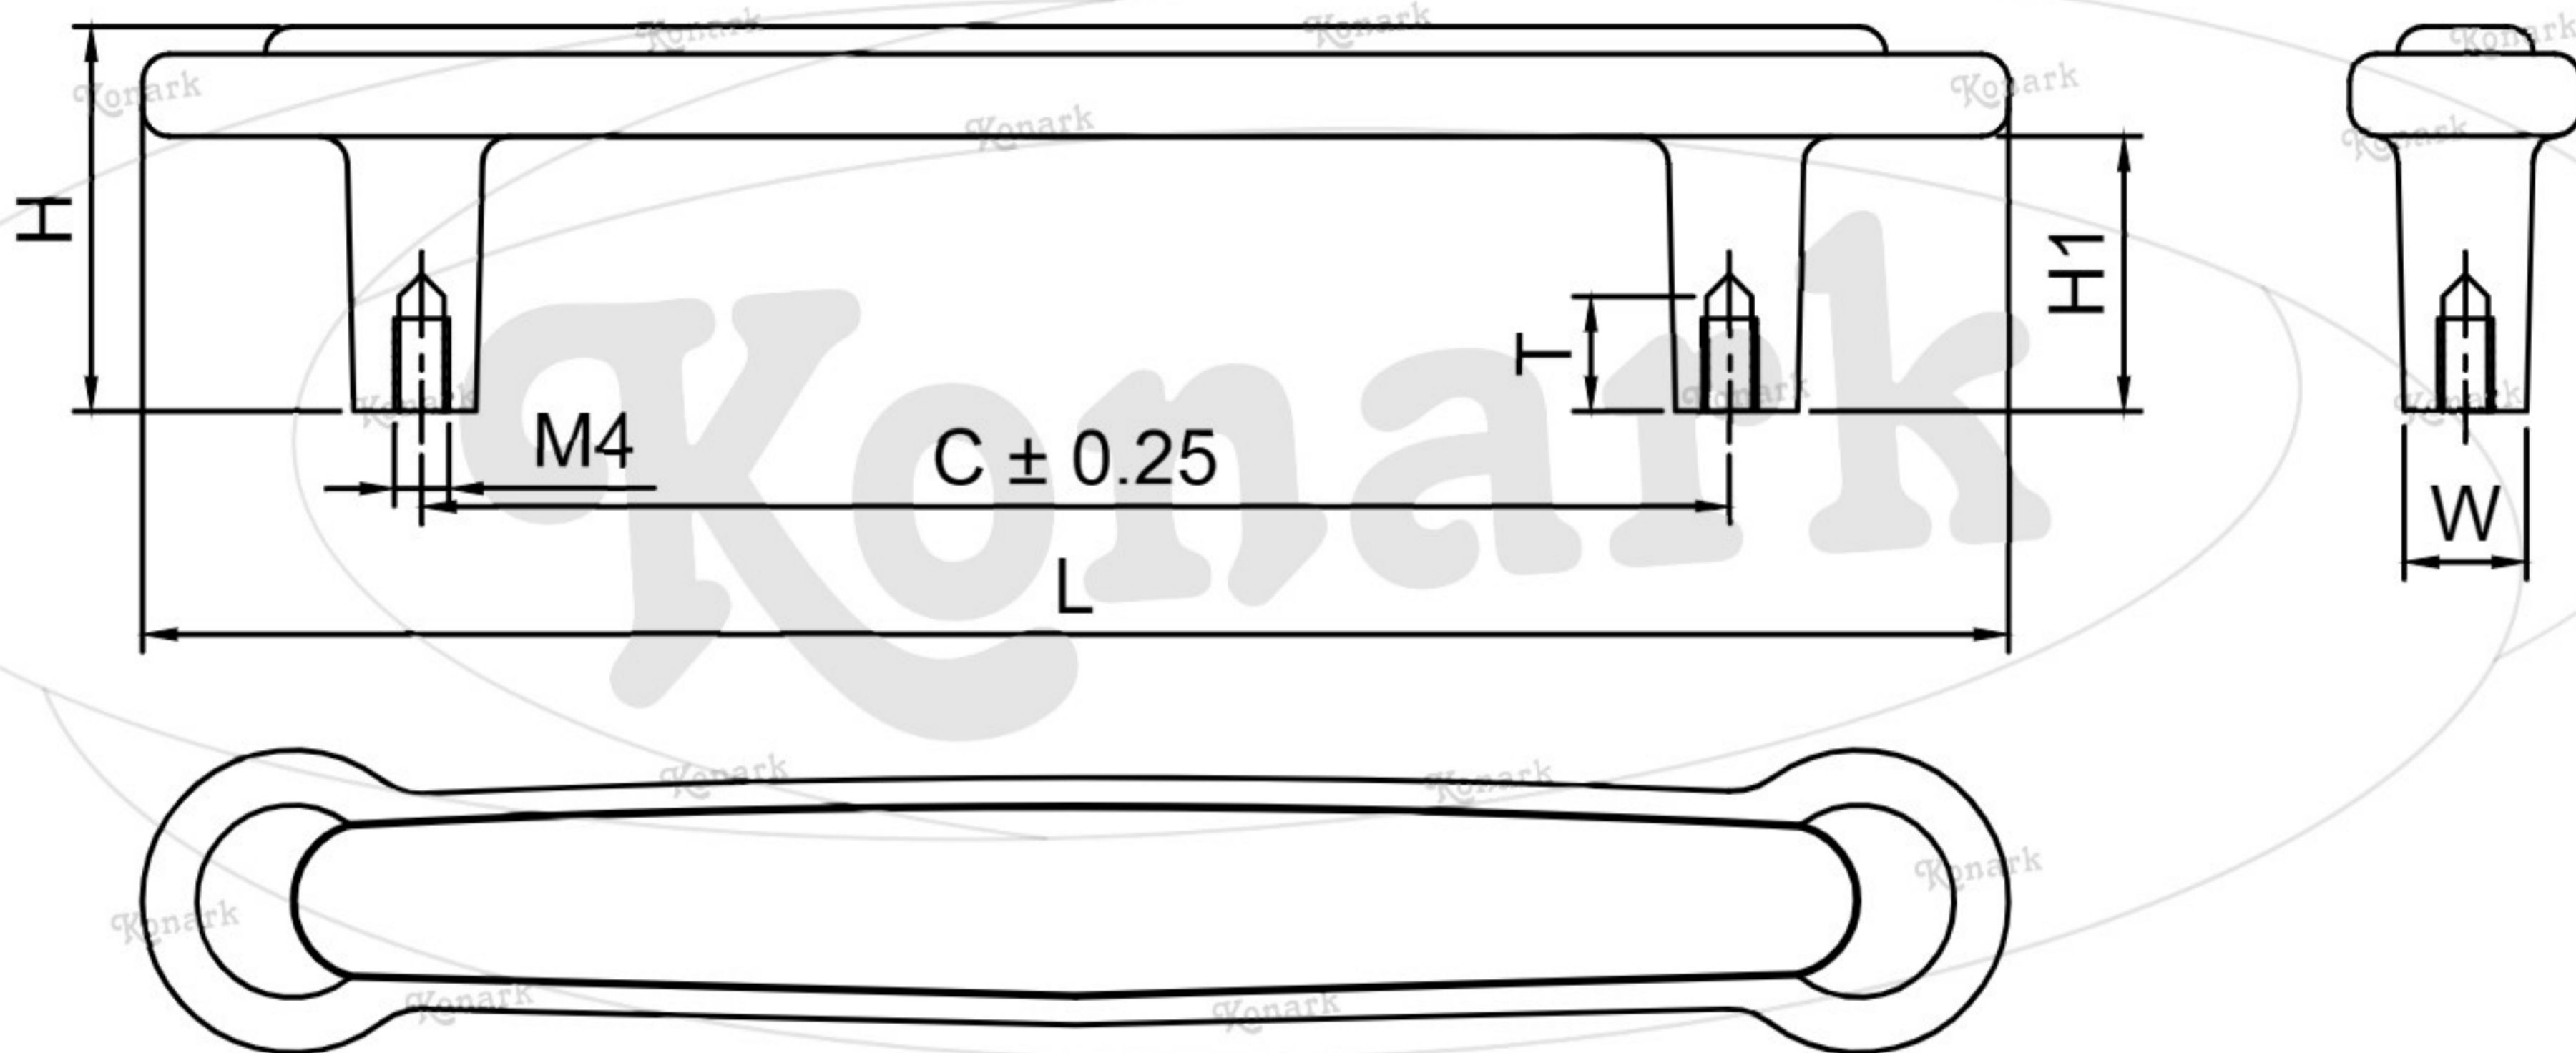

Model : KFH-104

Finish	Size	Product Code	C	L	H	W	H1	T
MT CP SP MC BM RG BA CA	96mm	KFH-104 96	96	137	28	10	19	10