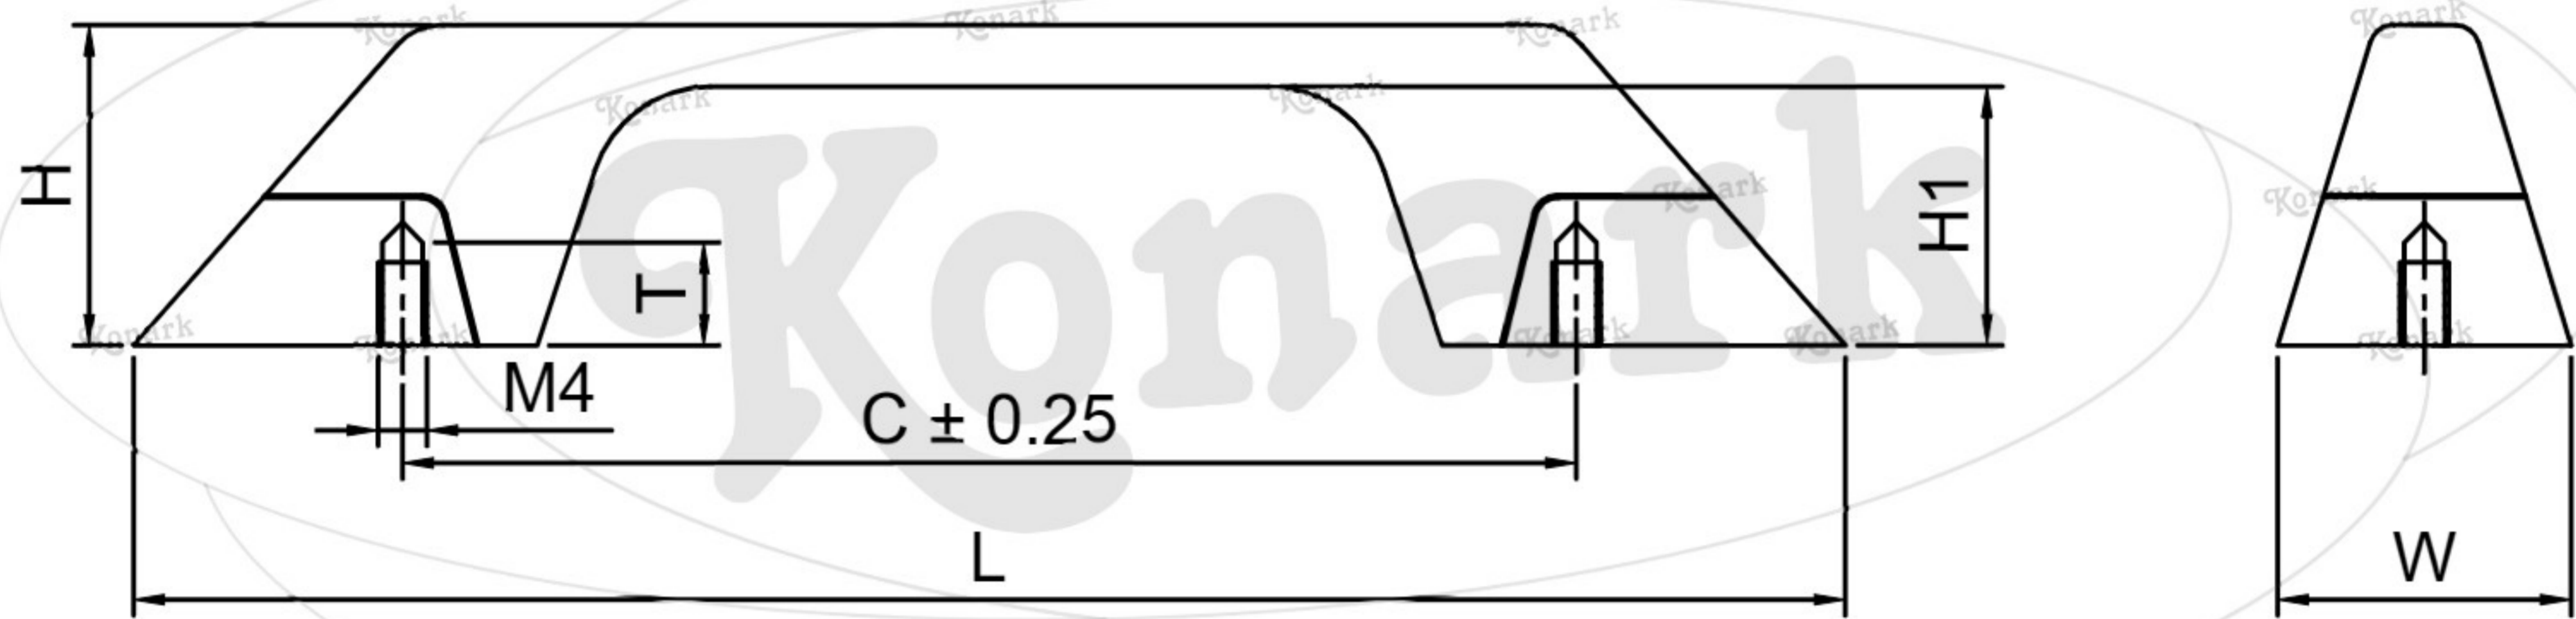

Model : KFH-105

Finish	Size	Product Code	C	L	H	W	H1	T
MT	96mm	KFH-105 96	96	140	26	25	21	8
CP	160mm	KFH-105 160	160	200	26	25	21	8
SP								
MC	224mm	KFH-105 224	224	280	30	27	23	8
BM	288mm	KFH-105 288	288	340	30	27	23	8
RG								
BA								
CA								