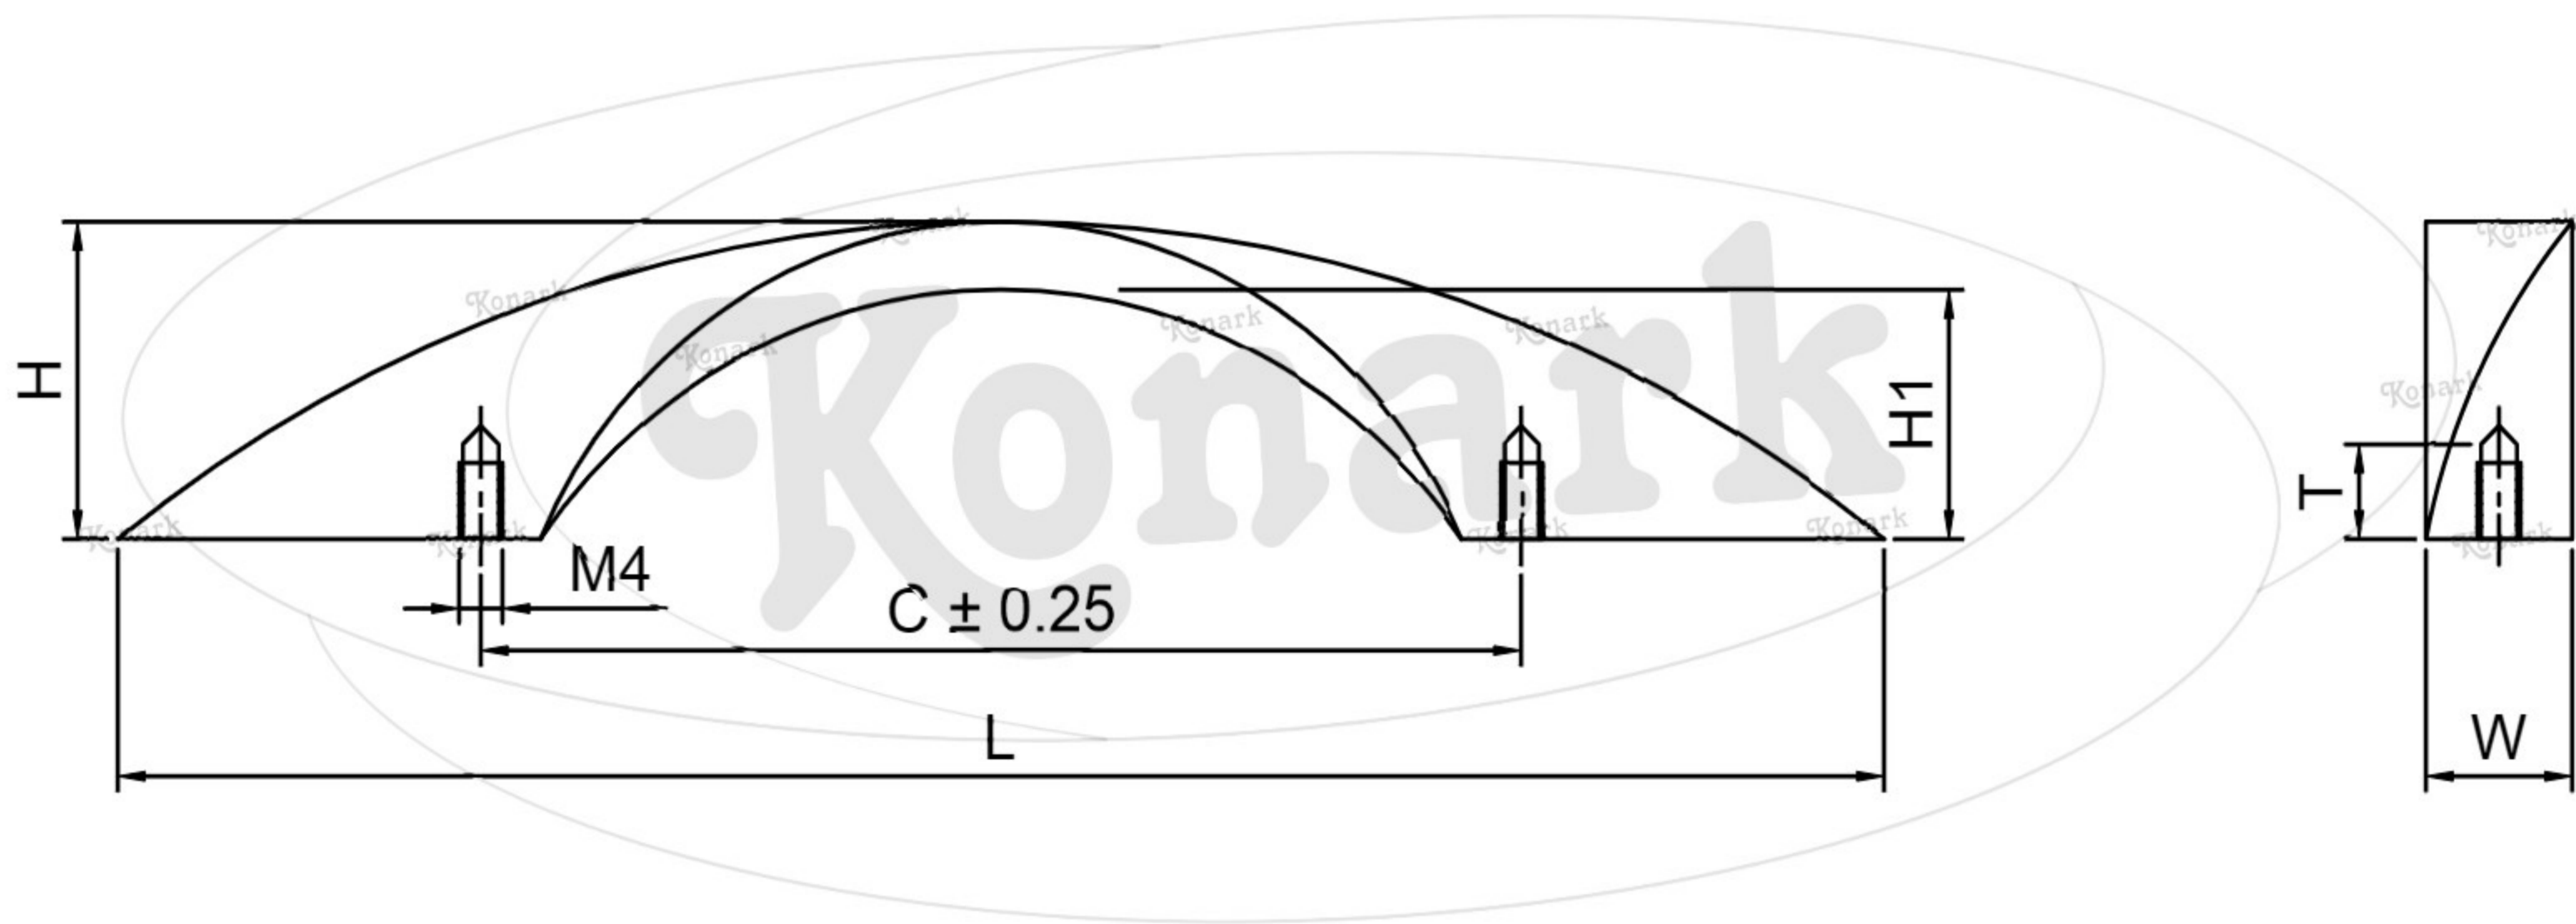

Model : KFH-106

Finish	Size	Product Code	C	L	H	W	H1	T
MT CP SP MC BM RG BA CA	96mm	KFH-106 96	96	163	27	13	20	7

FINISH:

MT	CP	SP	MC	BM	RG	BA	CA
							
Matt	Chrome	Satin	Matt Chrome	Black Matt	Rose Gold	Brass Antique	Copper Antique