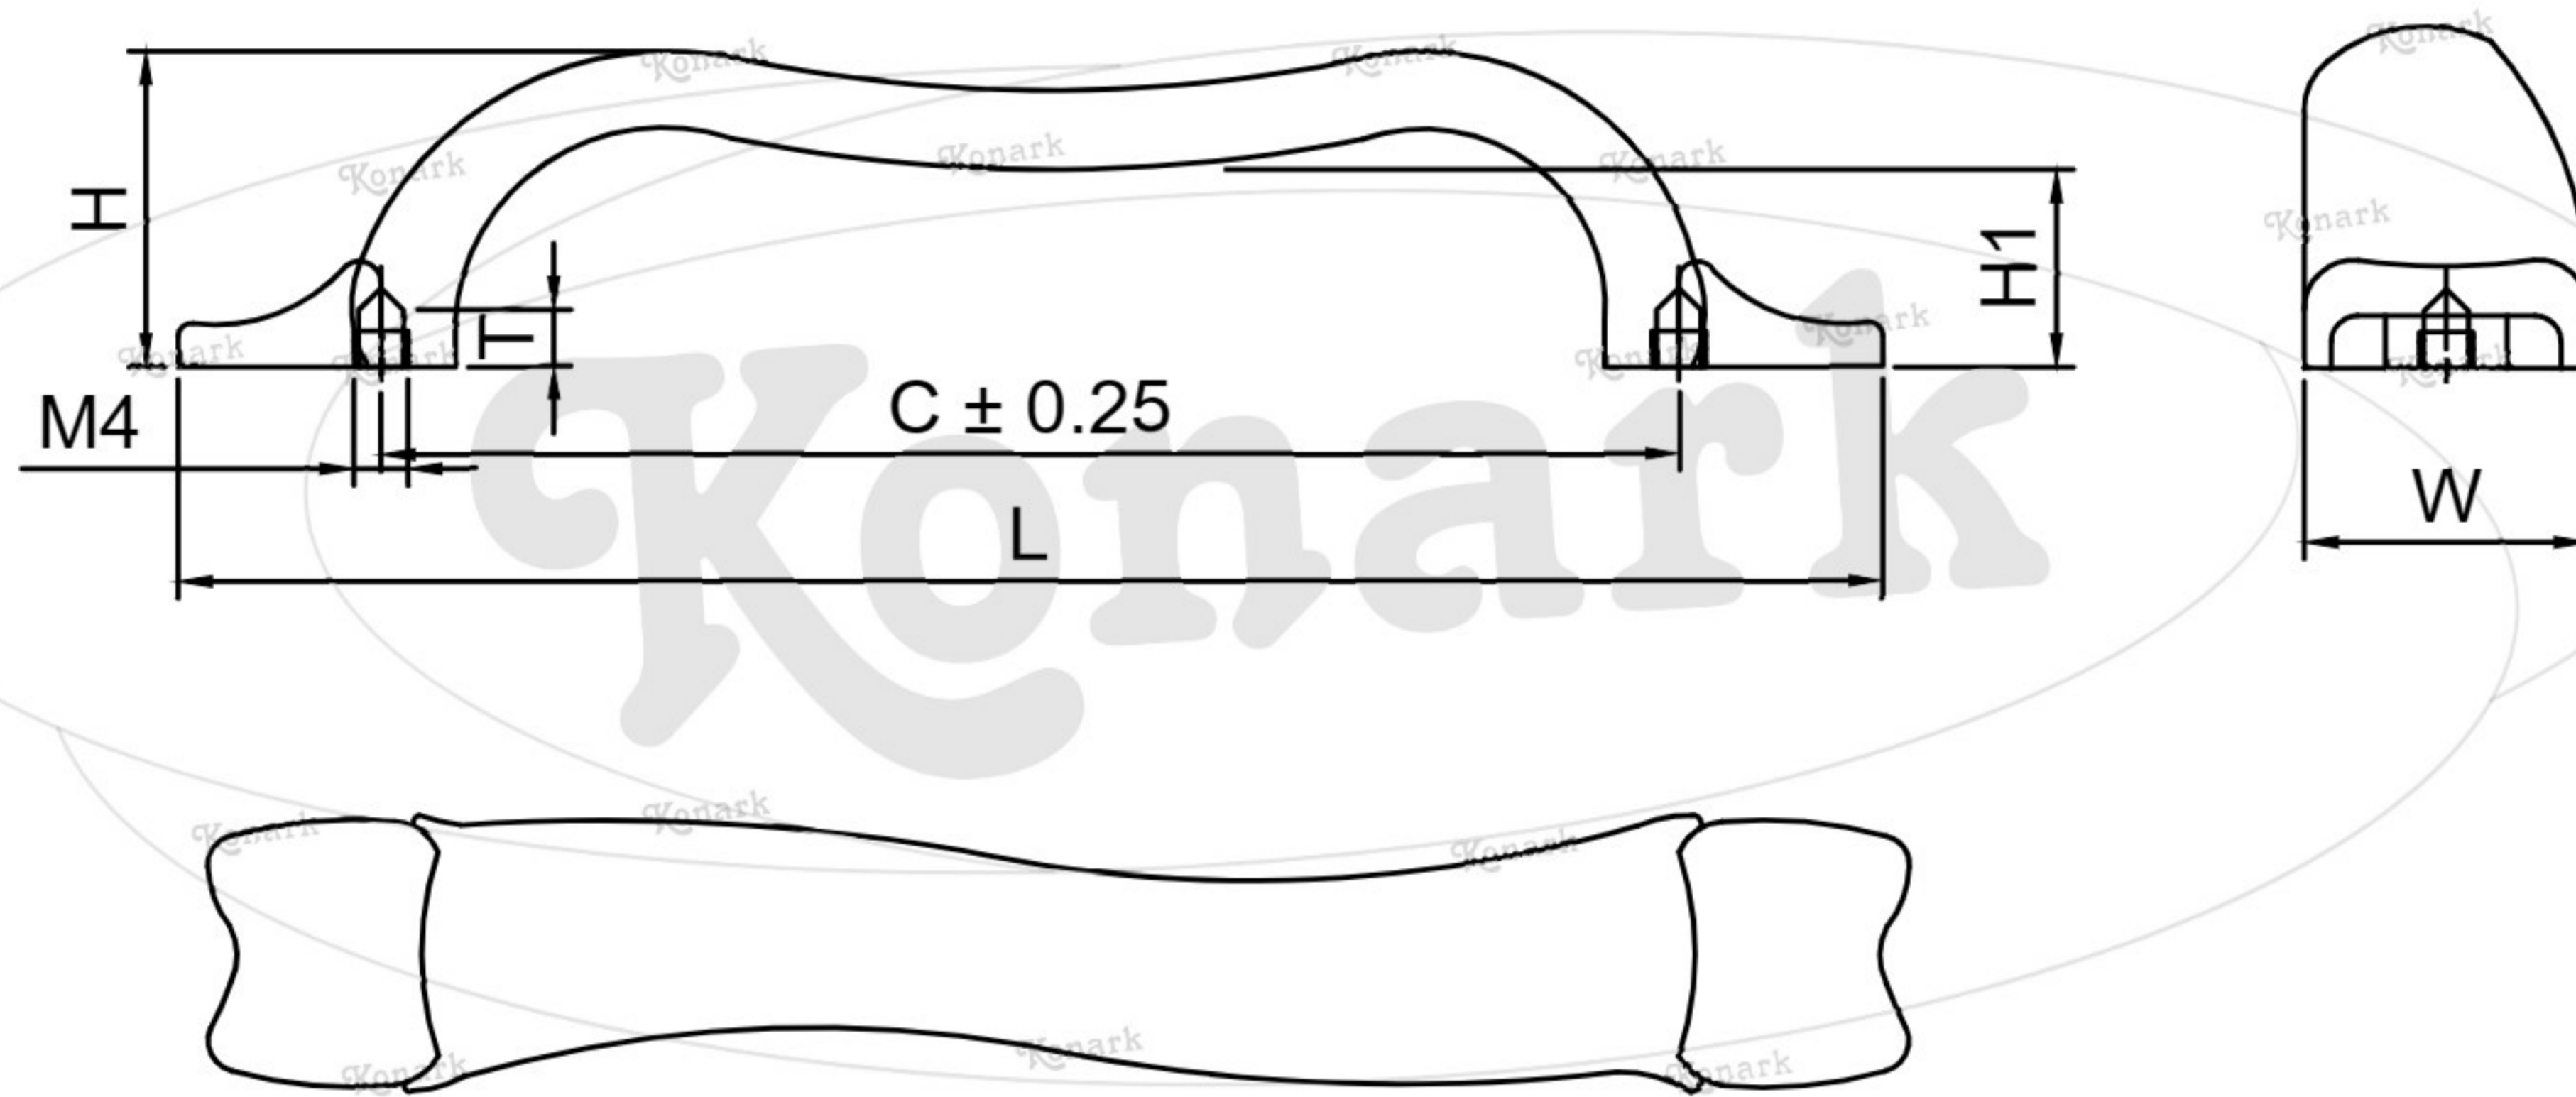

## Model : KFH-107

Finish	Size	Product Code	C	L	H	W	H1	T
MT	96mm	KFH-107 96	96	126	26	21	18	6
CP								
SP								
MC								
BM								
RG								
BA								
CA								

**FINISH:**

MT	CP	SP	MC	BM	RG	BA	CA
							
Matt	Chrome	Satin	Matt Chrome	Black Matt	Rose Gold	Brass Antique	Copper Antique