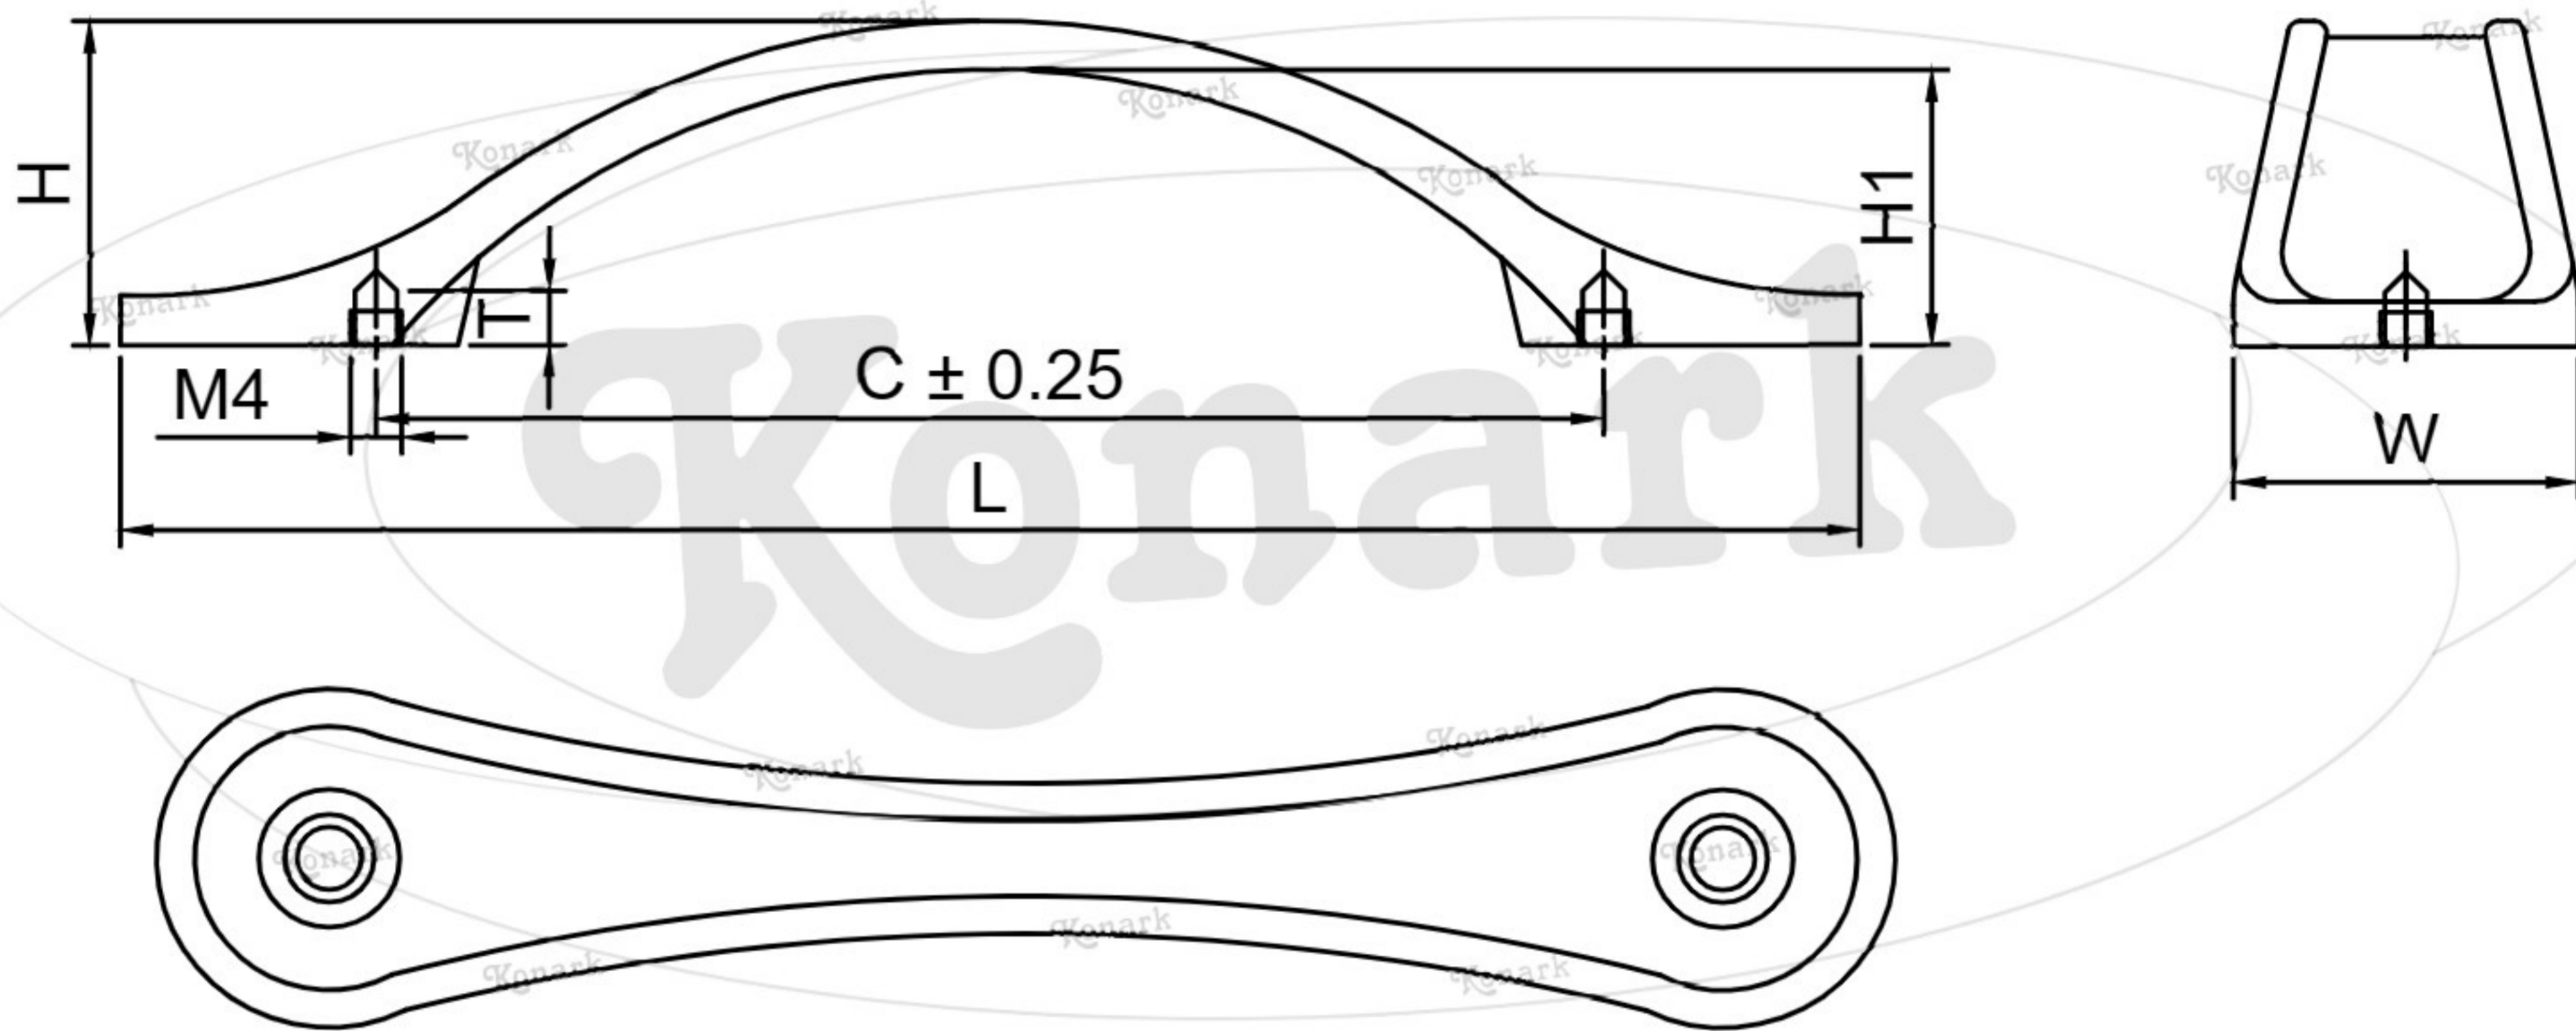

Model : KFH-108

| Finish | Size | Product Code | C | L | H | W | H1 | T |
|--------|------|--------------|----|-----|----|----|----|---|
| MT | 96mm | KFH-108 96 | 96 | 136 | 23 | 27 | 19 | 5 |
| CP | | | | | | | | |
| SP | | | | | | | | |
| MC | | | | | | | | |
| BM | | | | | | | | |
| RG | | | | | | | | |
| BA | | | | | | | | |
| CA | | | | | | | | |