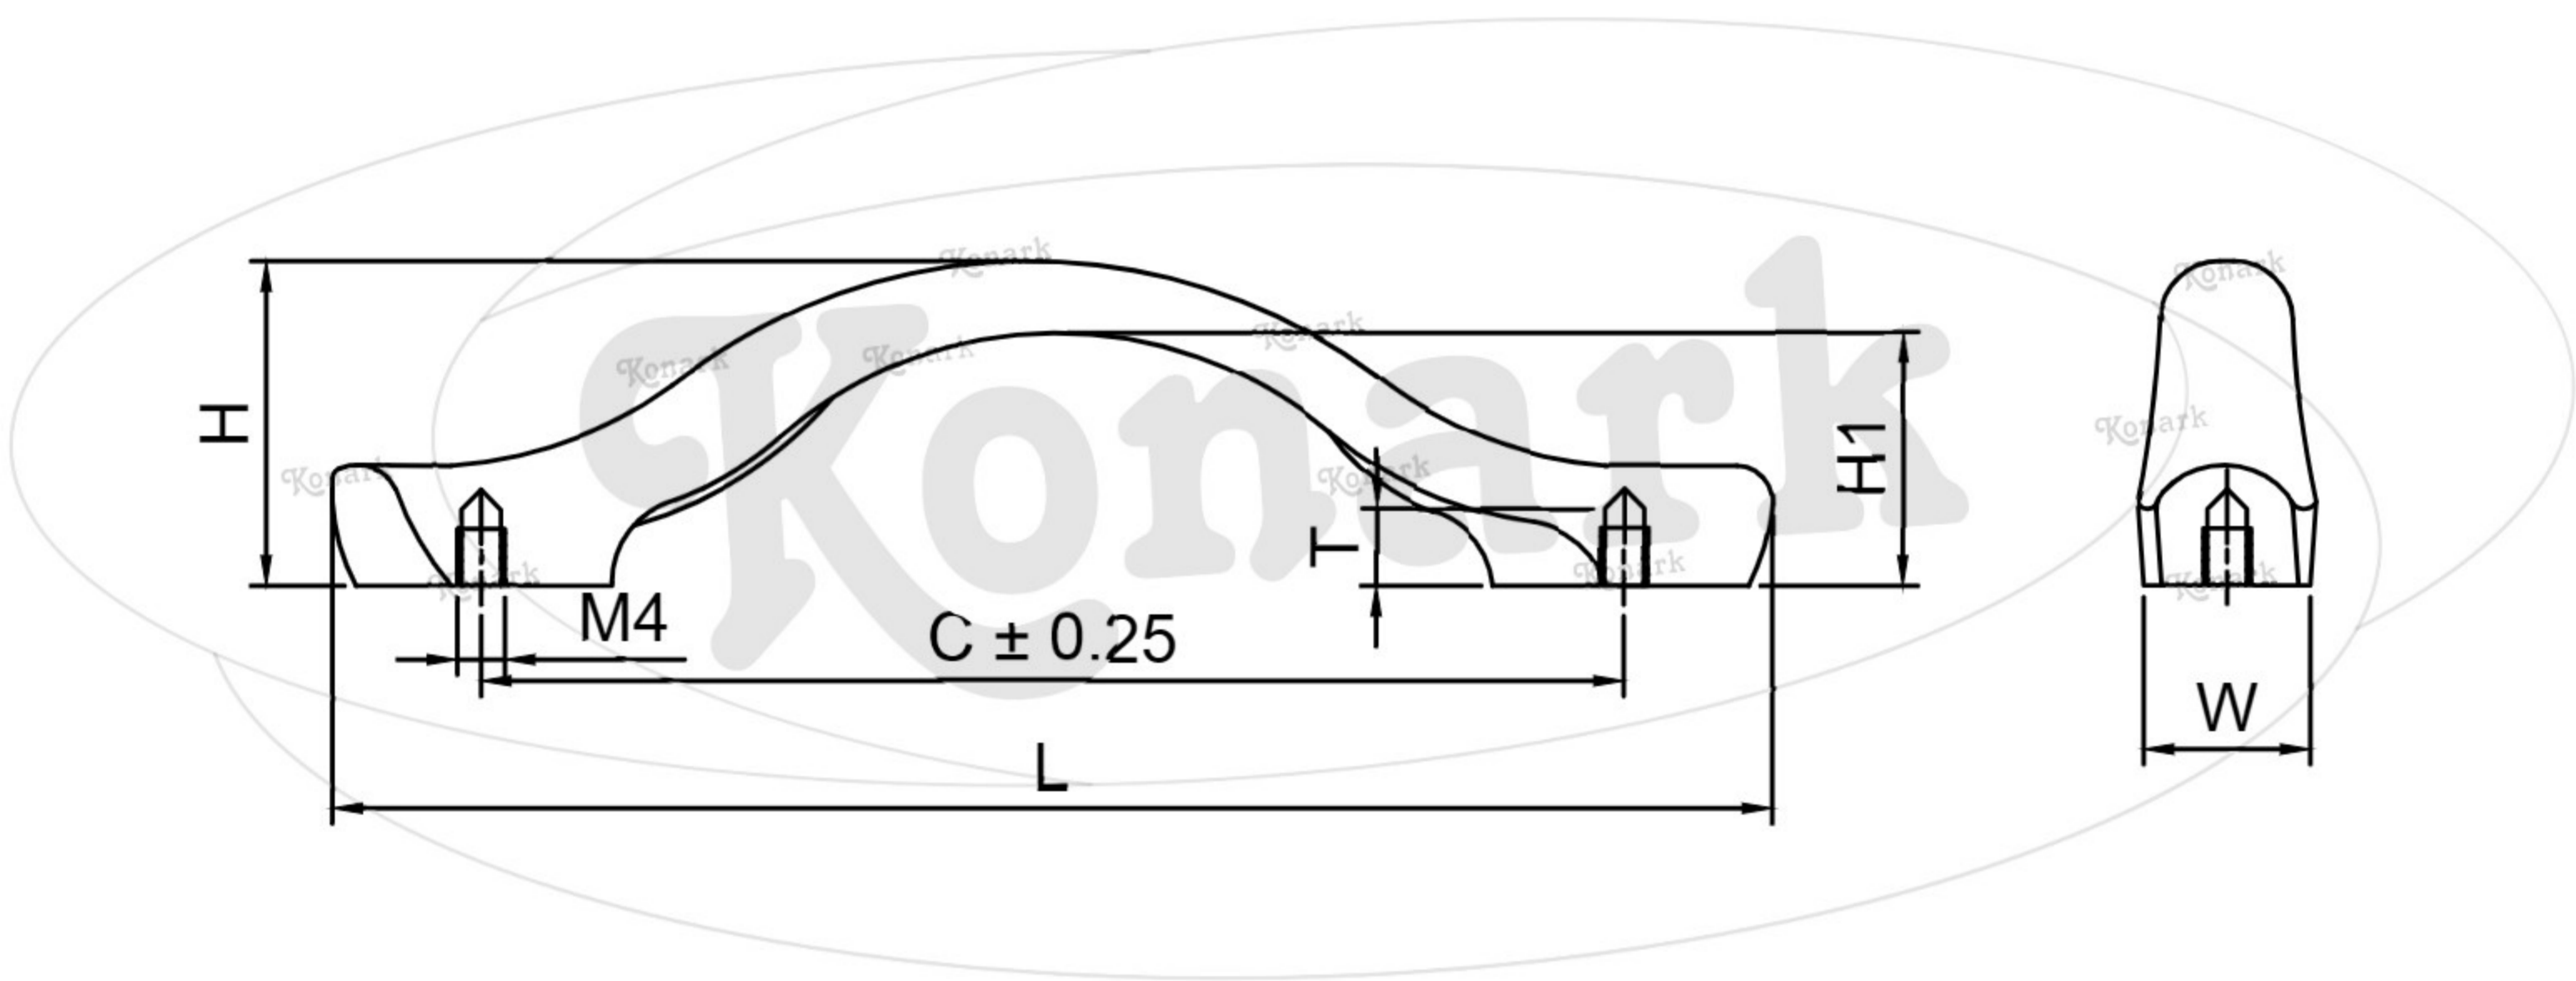

Model : KFH-109

Finish	Size	Product Code	C	L	H	W	H1	T
MT	96mm	KFH-109 96	96	121	27	16	20	5
CP								
SP								
MC								
BM								
RG								
BA								
CA								

FINISH:

MT	CP	SP	MC	BM	RG	BA	CA
							
Matt	Chrome	Satin	Matt Chrome	Black Matt	Rose Gold	Brass Antique	Copper Antique