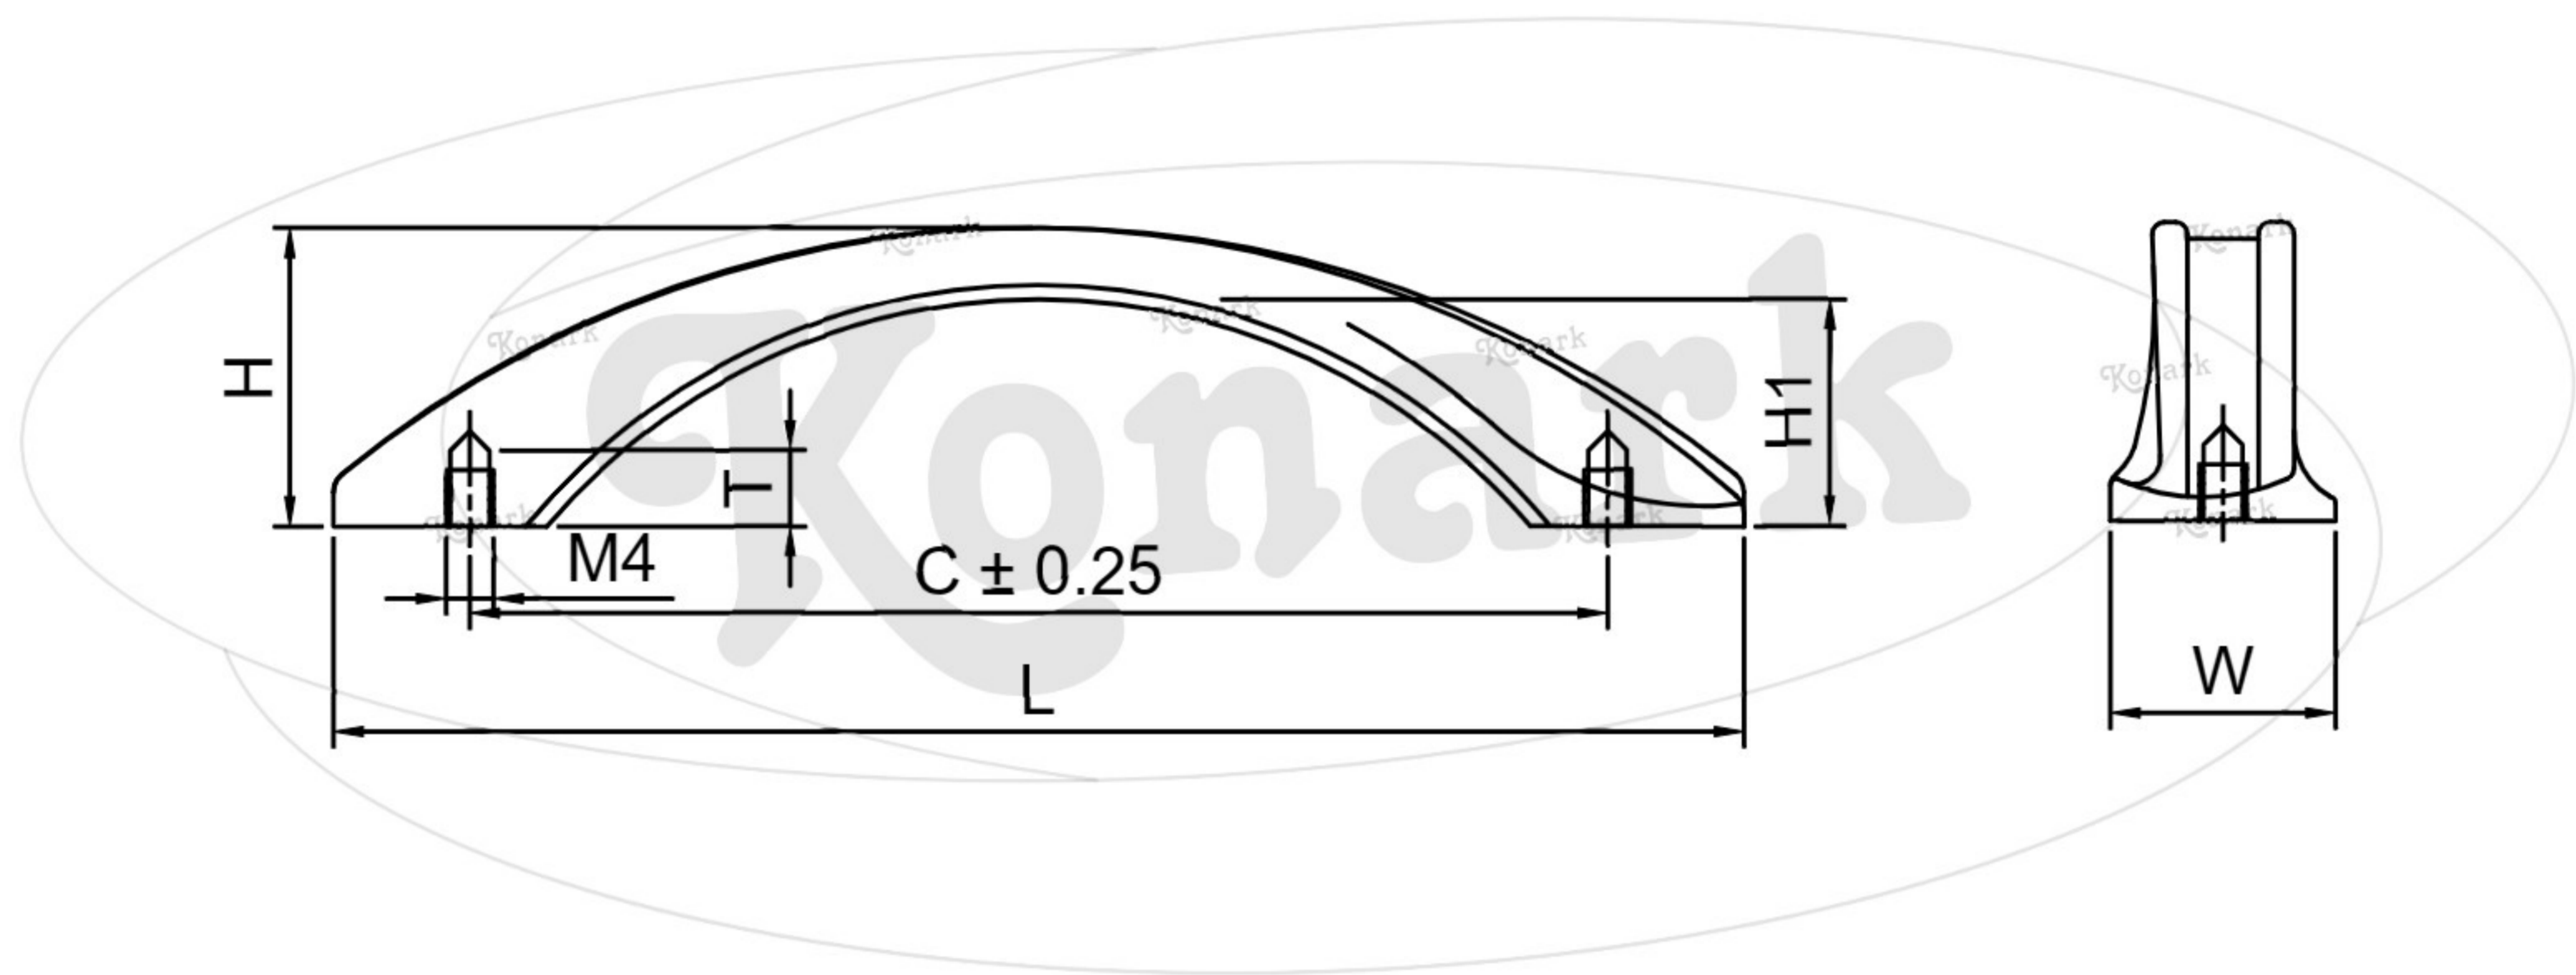

Model : KFH-110

Finish	Size	Product Code	C	L	H	W	H1	T
MT	96mm	KFH-110 96	96	120	25	21	19	5
CP								
SP								
MC								
BM								
RG								
BA								
CA								

FINISH:

MT	CP	SP	MC	BM	RG	BA	CA
							
Matt	Chrome	Satin	Matt Chrome	Black Matt	Rose Gold	Brass Antique	Copper Antique