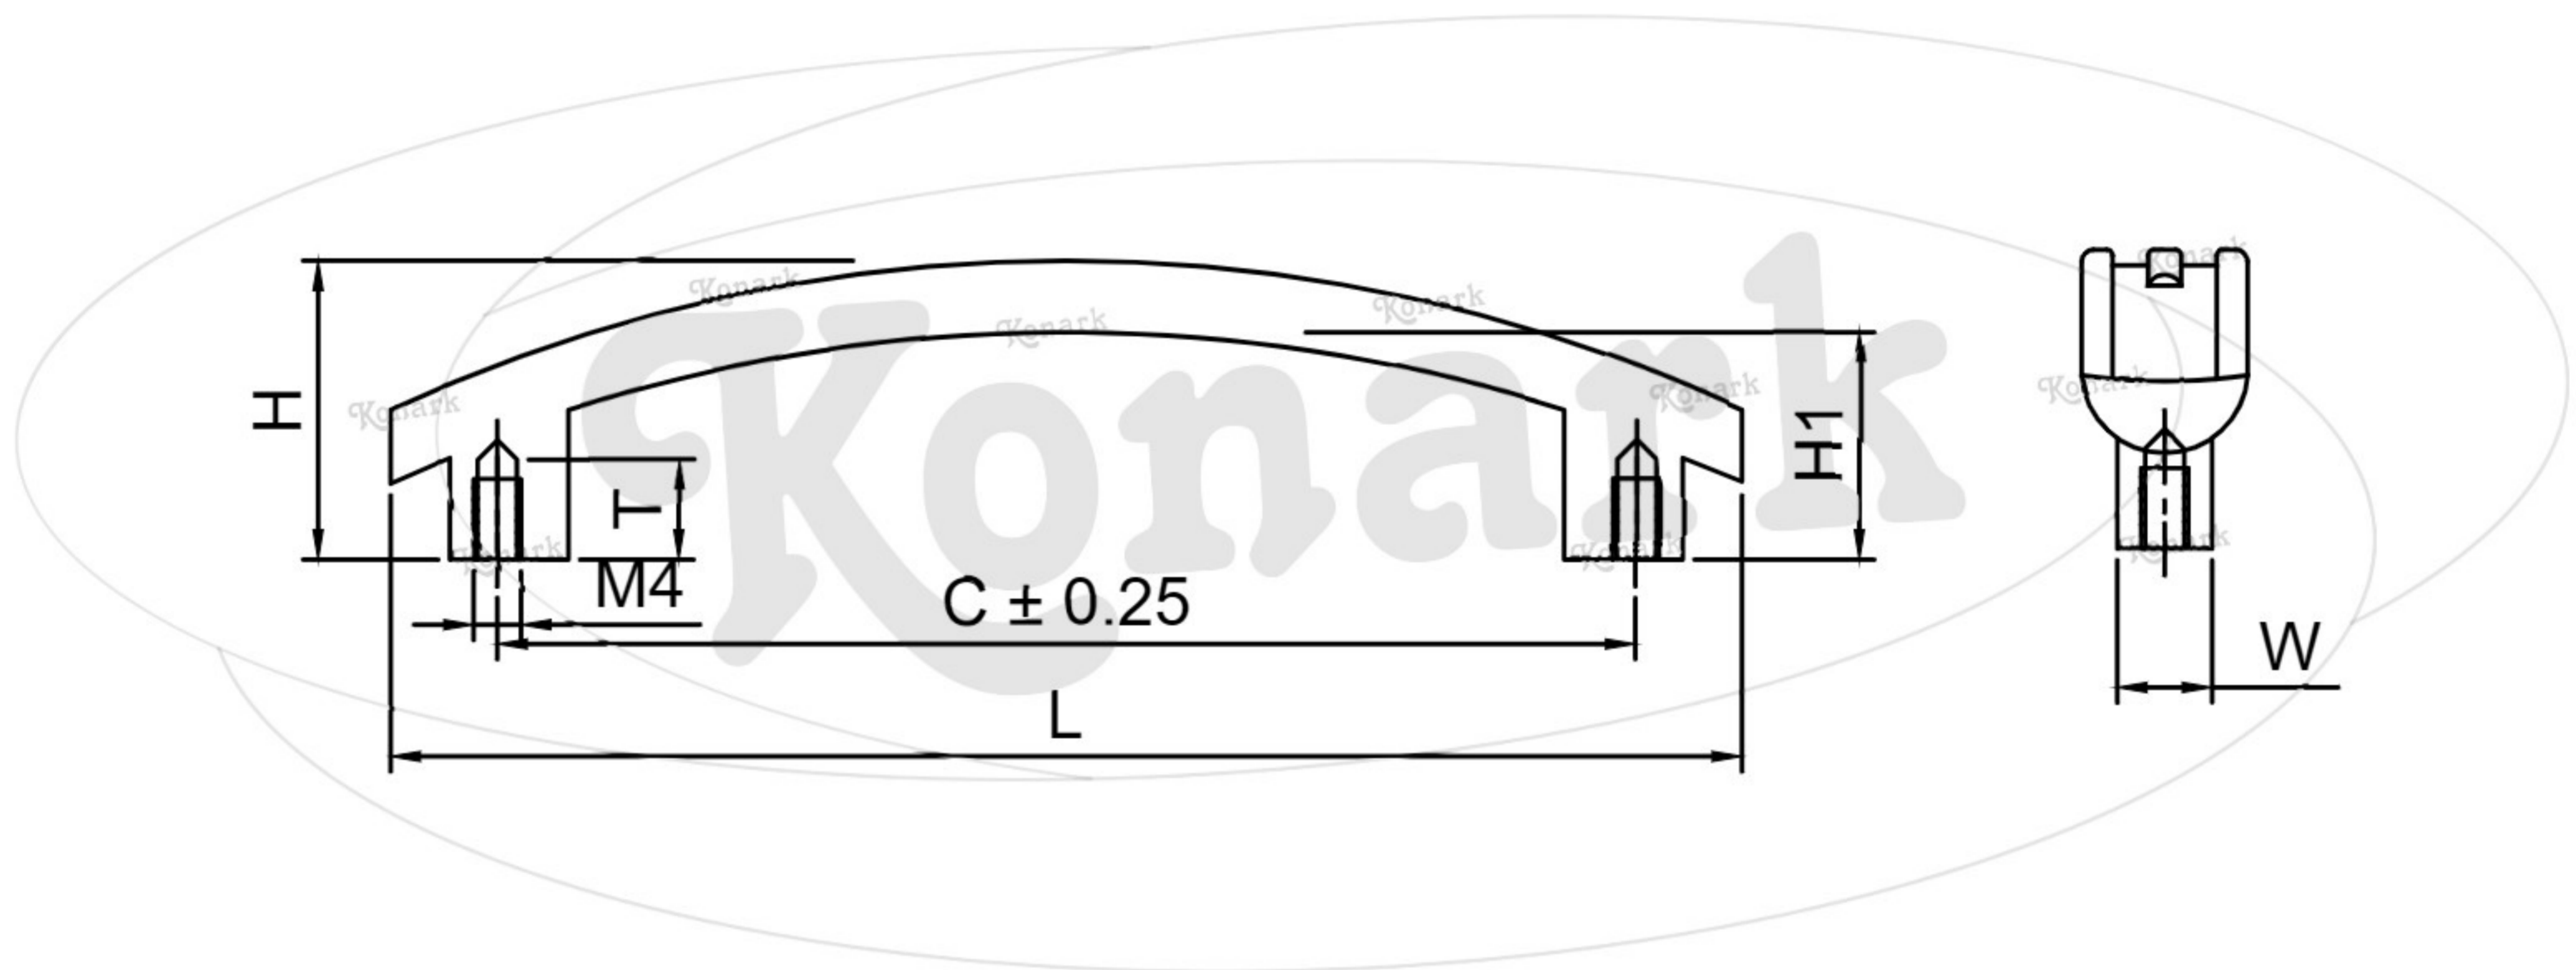

Model : KFH-111

Finish	Size	Product Code	C	L	H	W	H1	T
MT CP SP MC BM RG BA CA	96mm	KFH-111 96	96	115	26	19	20	6

FINISH:

MT	CP	SP	MC	BM	RG	BA	CA
							
Matt	Chrome	Satin	Matt Chrome	Black Matt	Rose Gold	Brass Antique	Copper Antique