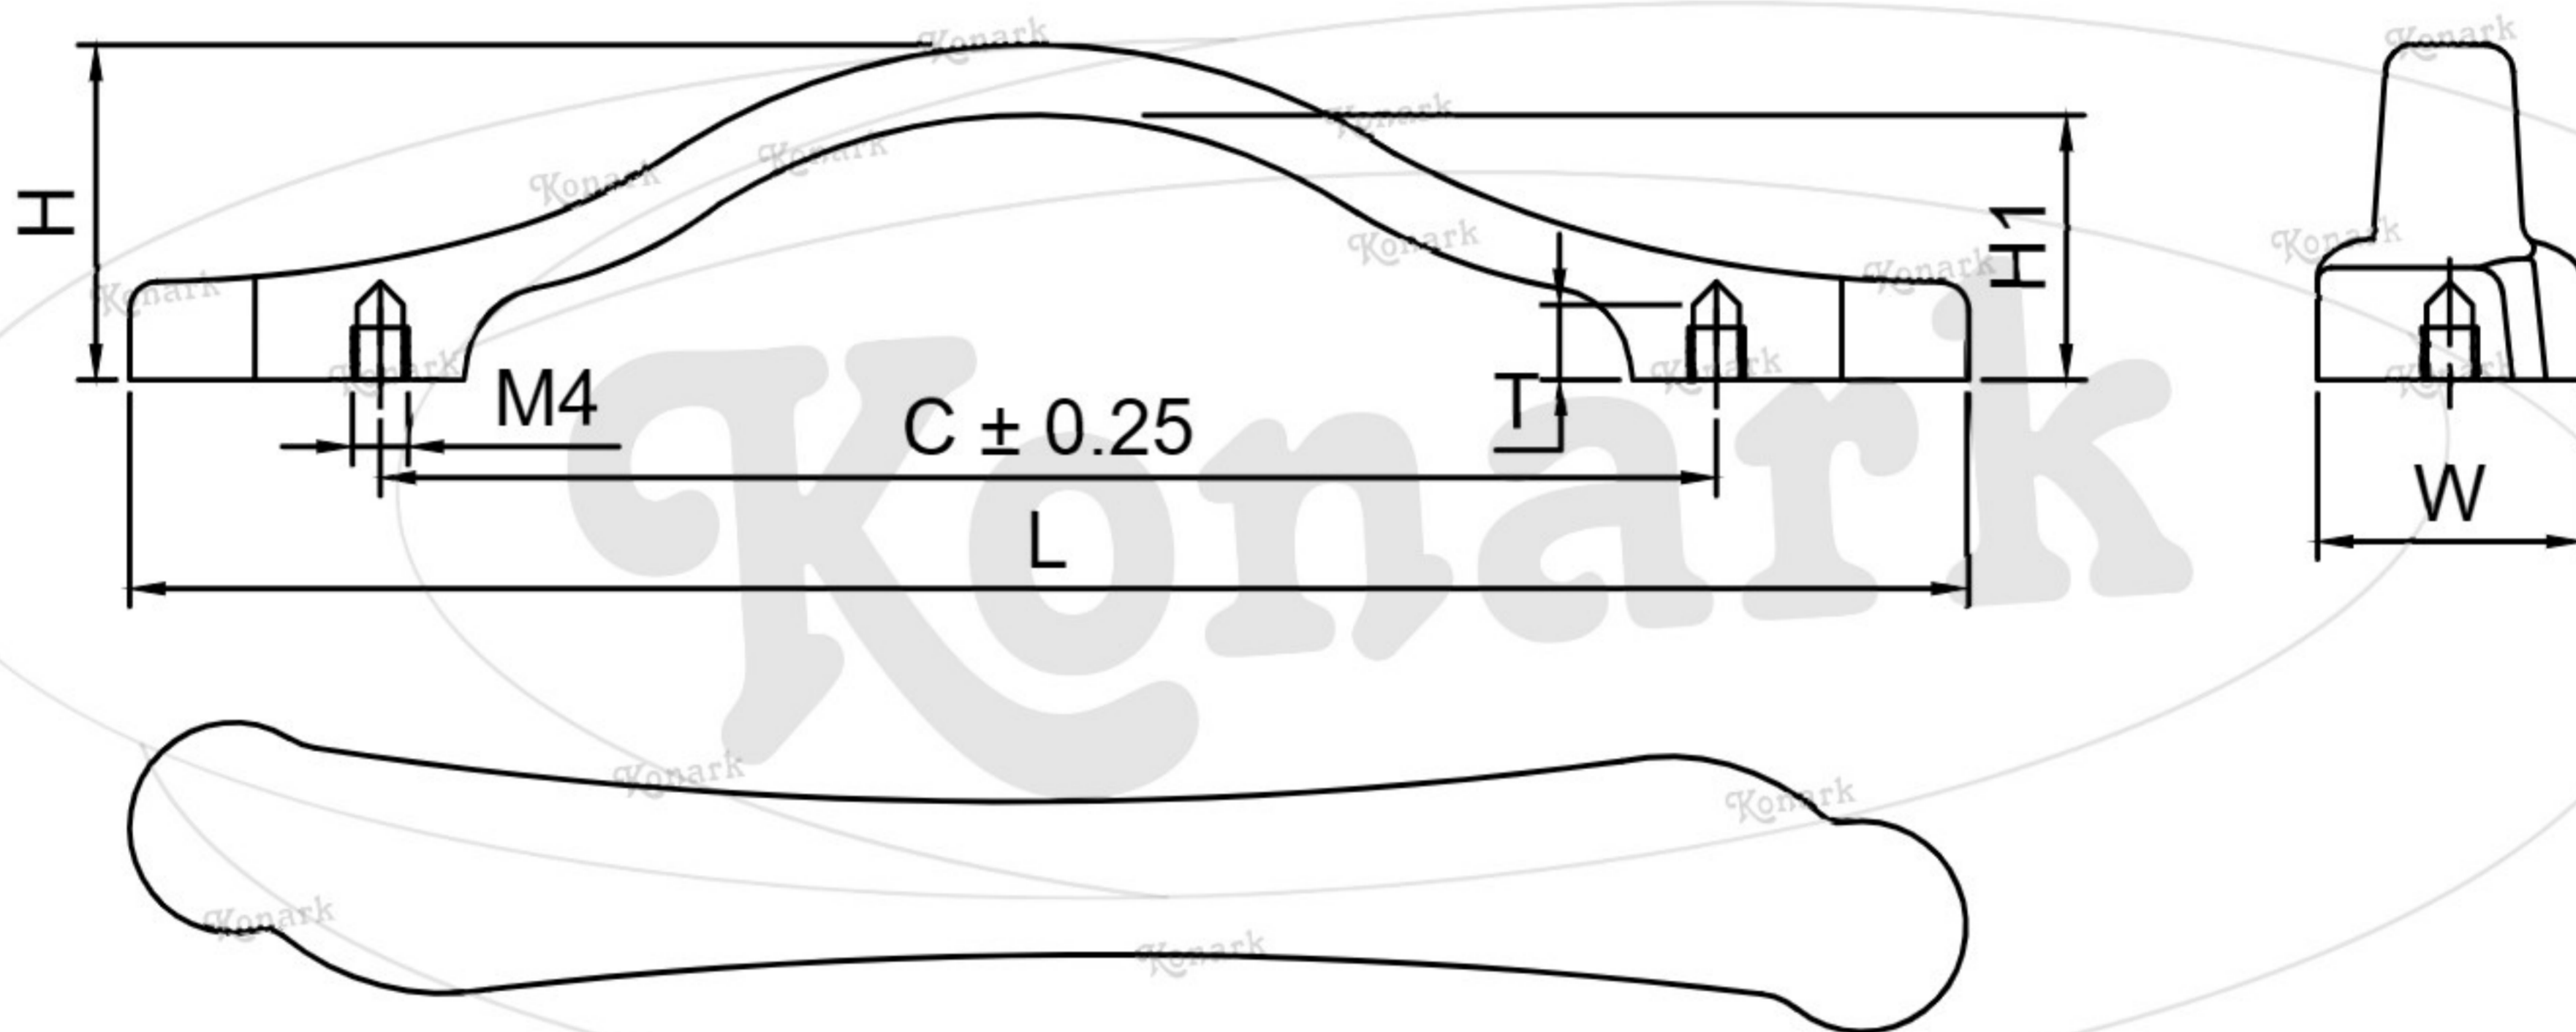

Model : KFH-112

Finish	Size	Product Code	C	L	H	W	H1	T
MT	96mm	KFH-112 96	96	132	24	20	19	6
CP								
SP								
MC								
BM								
RG								
BA								
CA								