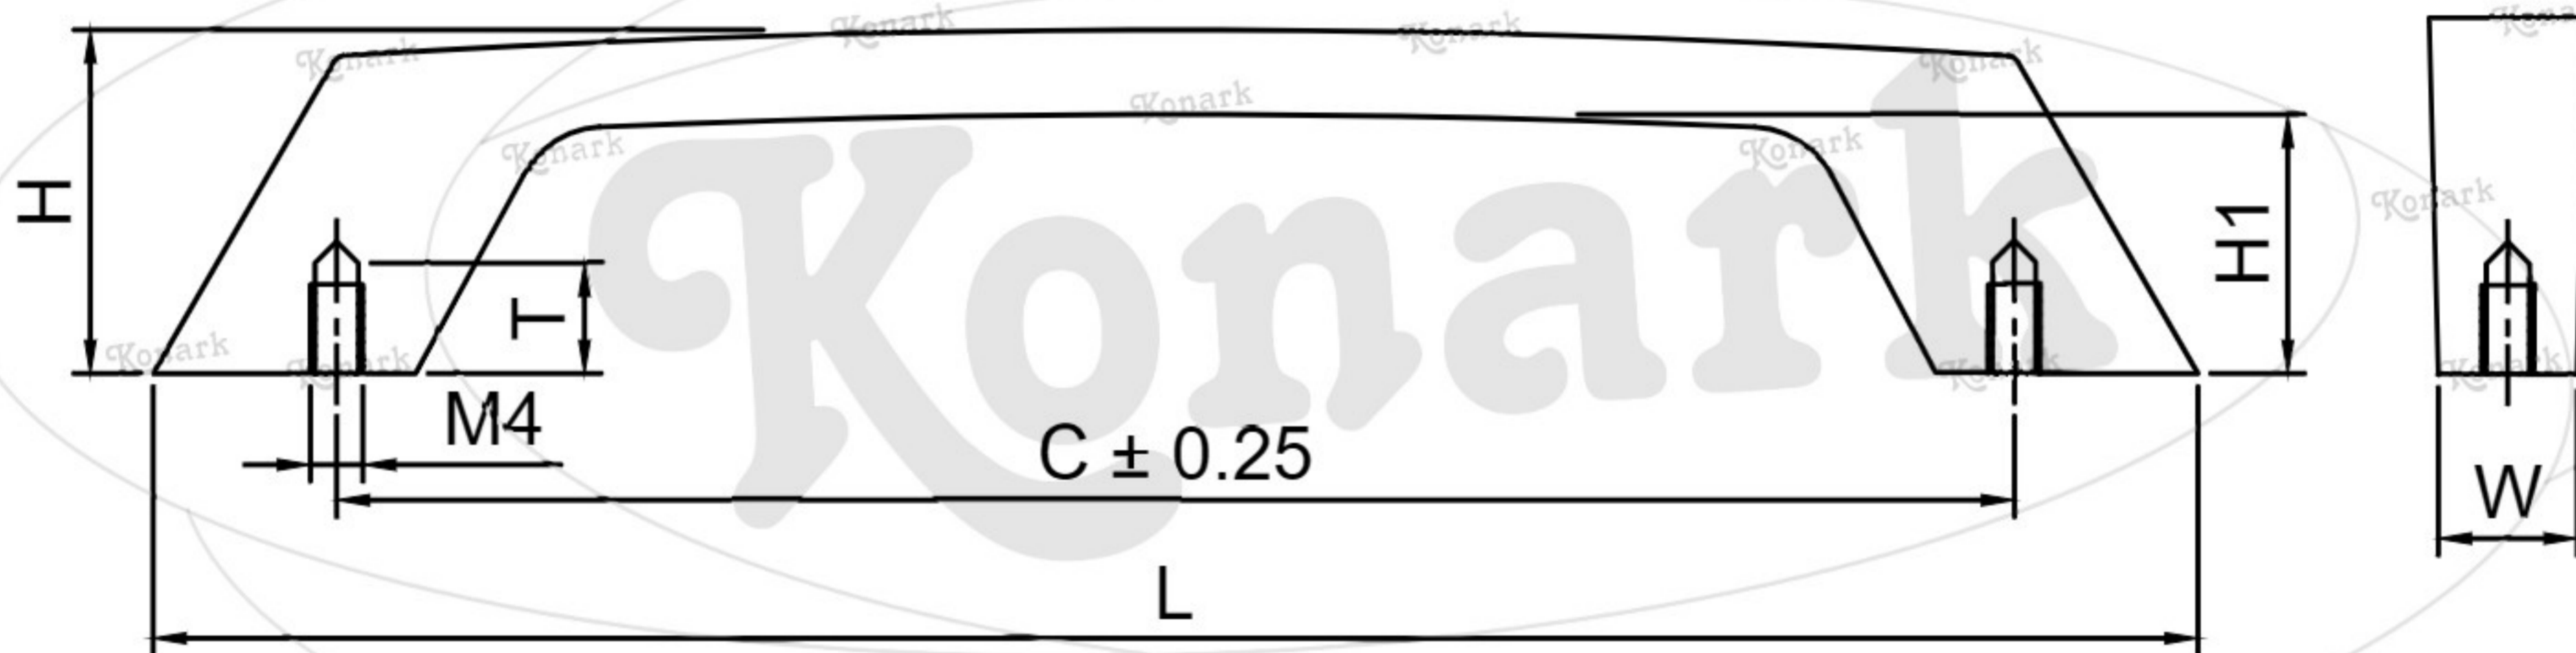

Model : KFH-113

Finish	Size	Product Code	C	L	H	W	H1	T
MT CP SP MC BM RG BA CA	128mm	KFH-113 128	128	156	27	12	21	7

FINISH:

MT	CP	SP	MC	BM	RG	BA	CA
							
Matt	Chrome	Satin	Matt Chrome	Black Matt	Rose Gold	Brass Antique	Copper Antique