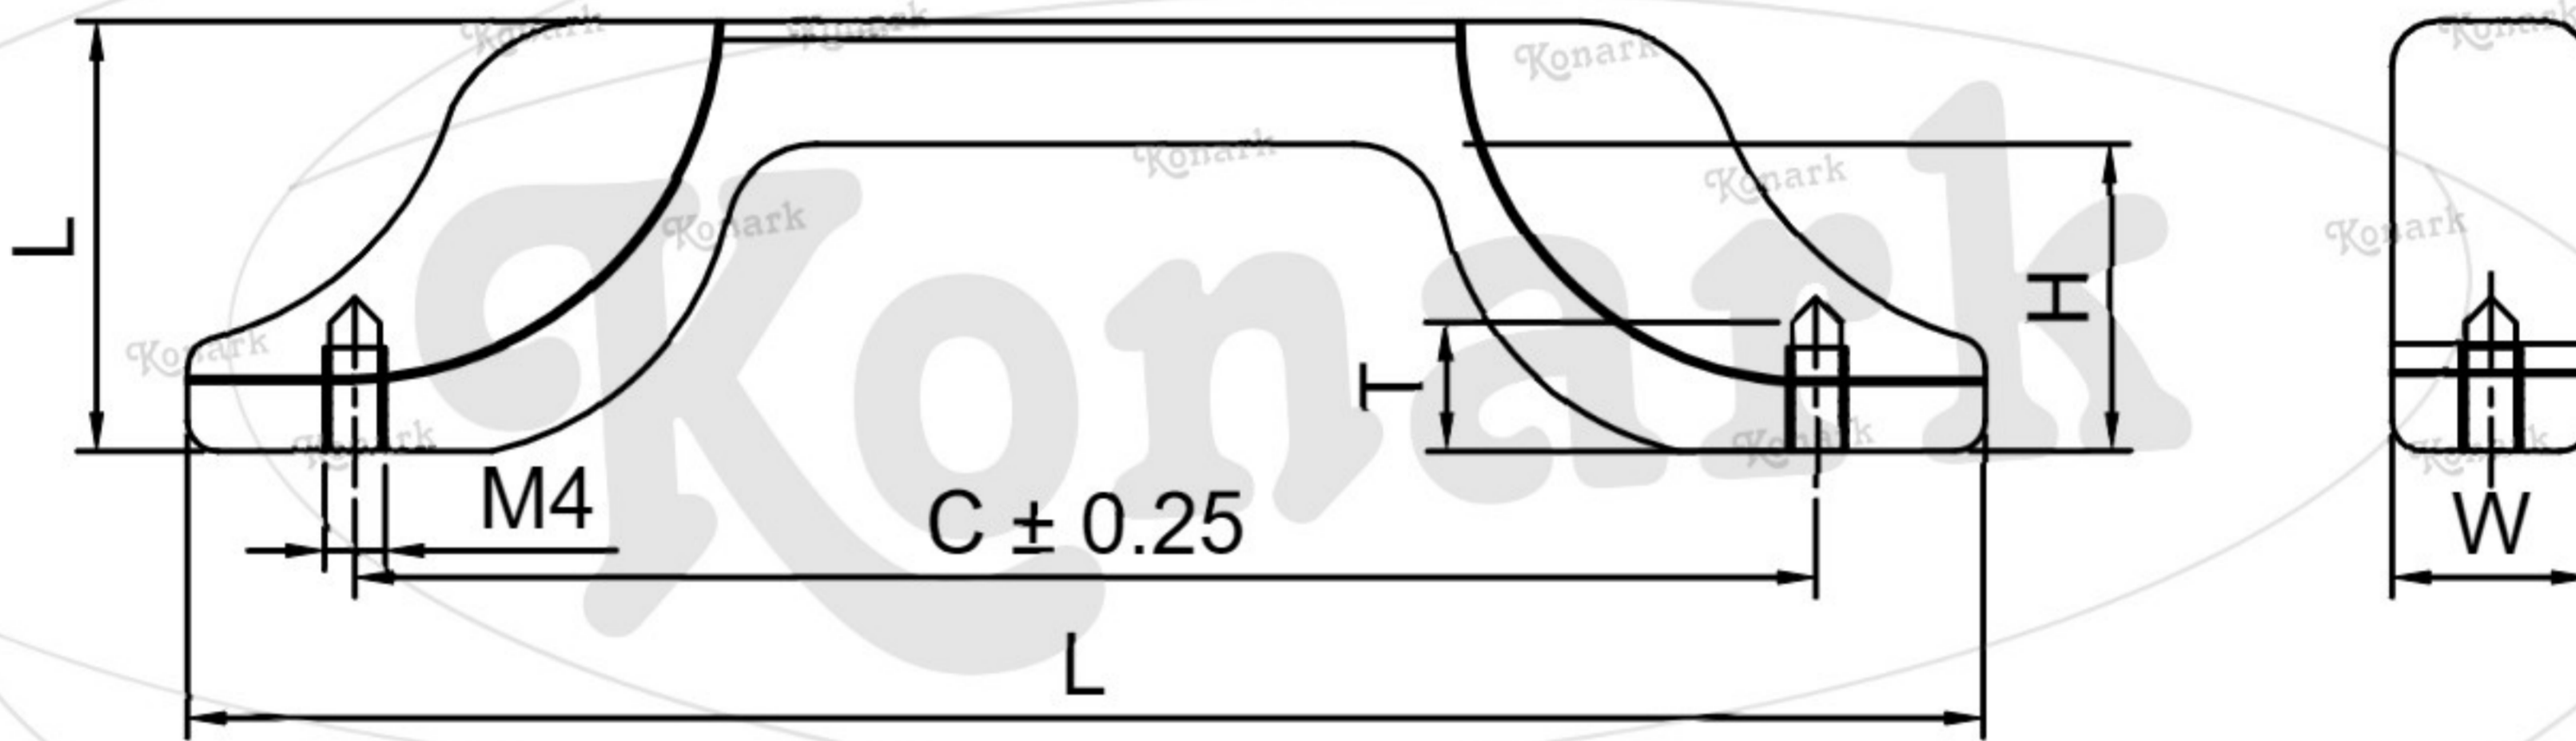

## Model : KFH-115

Finish	Size	Product Code	C	L	H	W	H1	T
MT	96mm	KFH-115 96	96	117	30	14	20	7
CP								
SP								
MC								
BM								
RG								
BA								
CA								

**FINISH:**

MT	CP	SP	MC	BM	RG	BA	CA
							
Matt	Chrome	Satin	Matt Chrome	Black Matt	Rose Gold	Brass Antique	Copper Antique