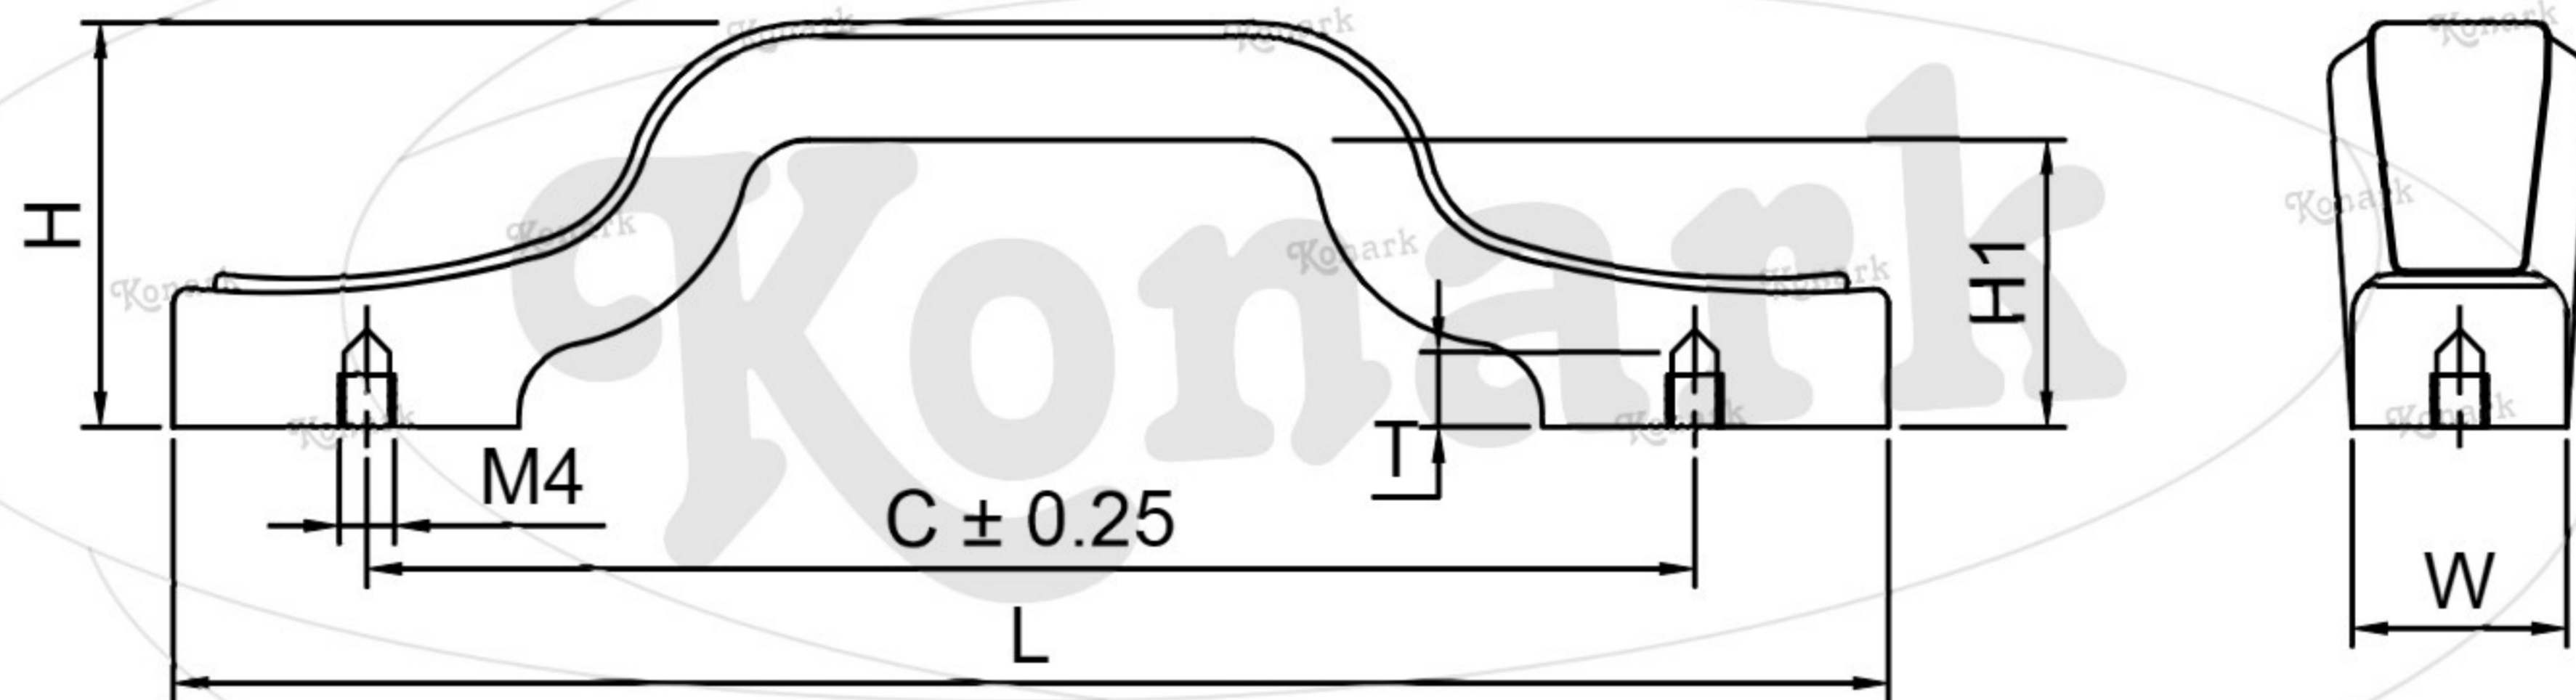

Model : KFH-116

Finish	Size	Product Code	C	L	H	W	H1	T
MT CP SP MC BM RG BA CA	96mm	KFH-116 96	96	125	30	16	22	7

FINISH:

MT	CP	SP	MC	BM	RG	BA	CA
							
Matt	Chrome	Satin	Matt Chrome	Black Matt	Rose Gold	Brass Antique	Copper Antique