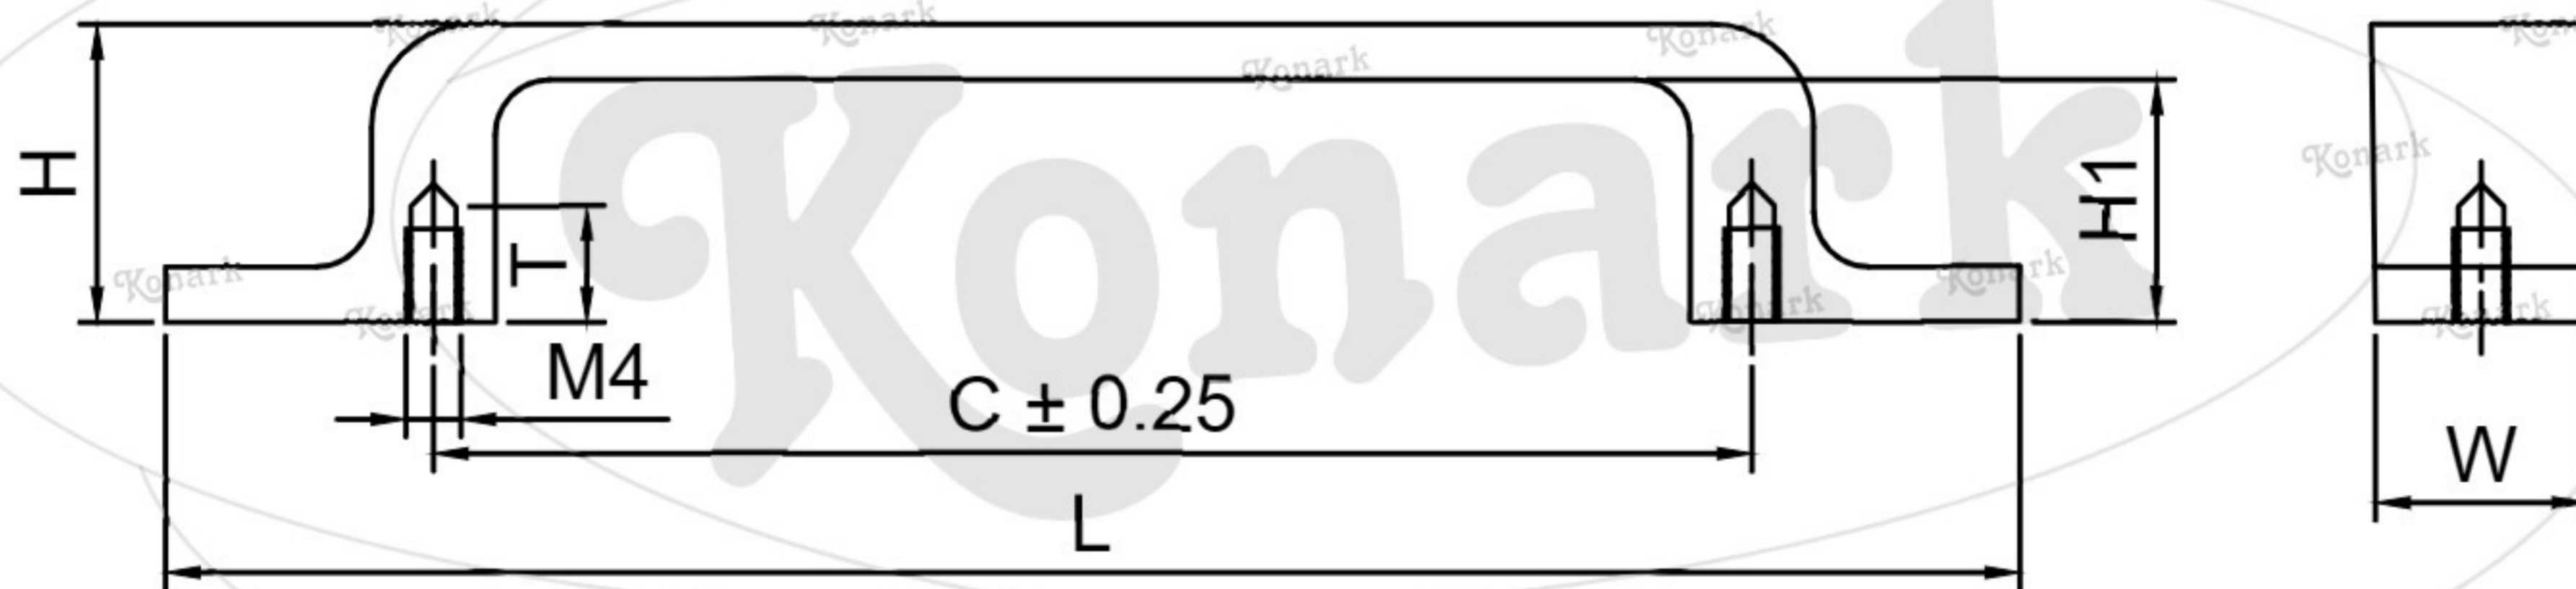

Model : KFH-117

Finish	Size	Product Code	C	L	H	W	H1	T
MT CP SP MC BM RG BA CA	96mm	KFH-117 96	96	135	22	16	17	6

FINISH:

MT	CP	SP	MC	BM	RG	BA	CA
							
Matt	Chrome	Satin	Matt Chrome	Black Matt	Rose Gold	Brass Antique	Copper Antique