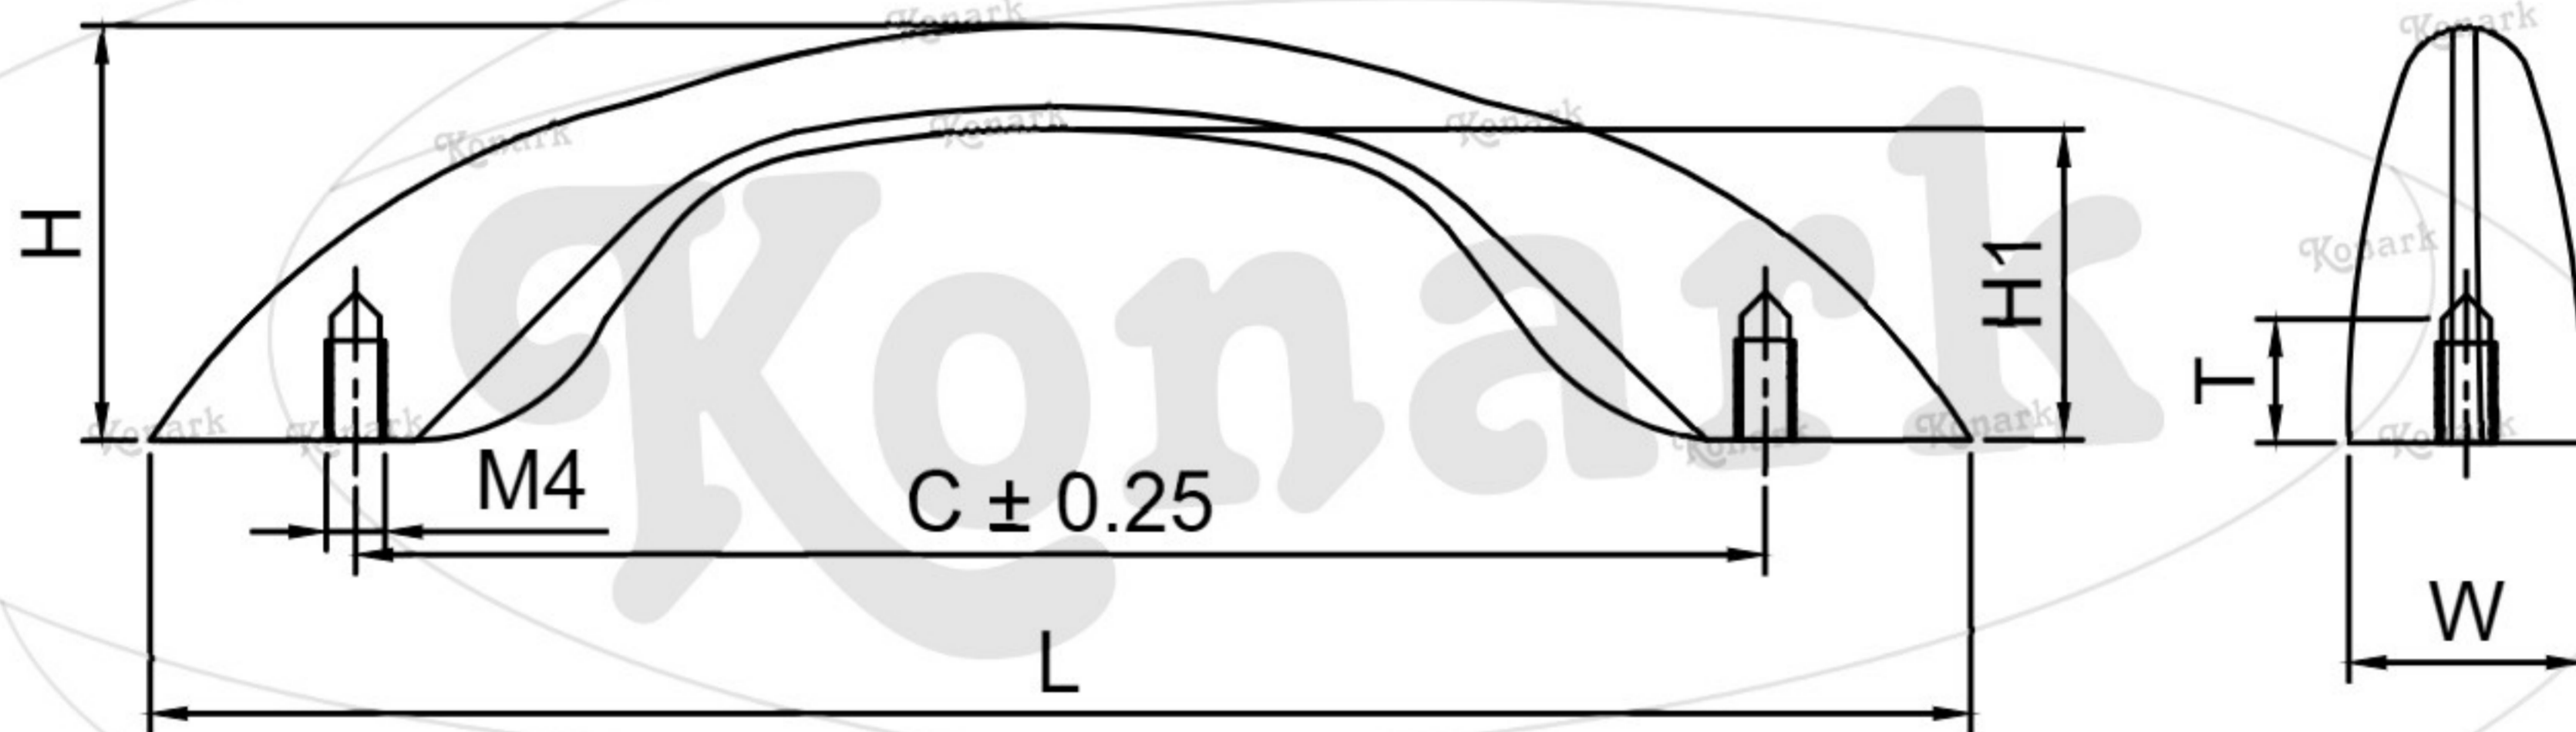

Model : KFH-118

Finish	Size	Product Code	C	L	H	W	H1	T
MT CP SP MC BM RG BA CA	96mm	KFH-118 96	96	124	29	16	22	7

FINISH:

MT	CP	SP	MC	BM	RG	BA	CA
							
Matt	Chrome	Satin	Matt Chrome	Black Matt	Rose Gold	Brass Antique	Copper Antique