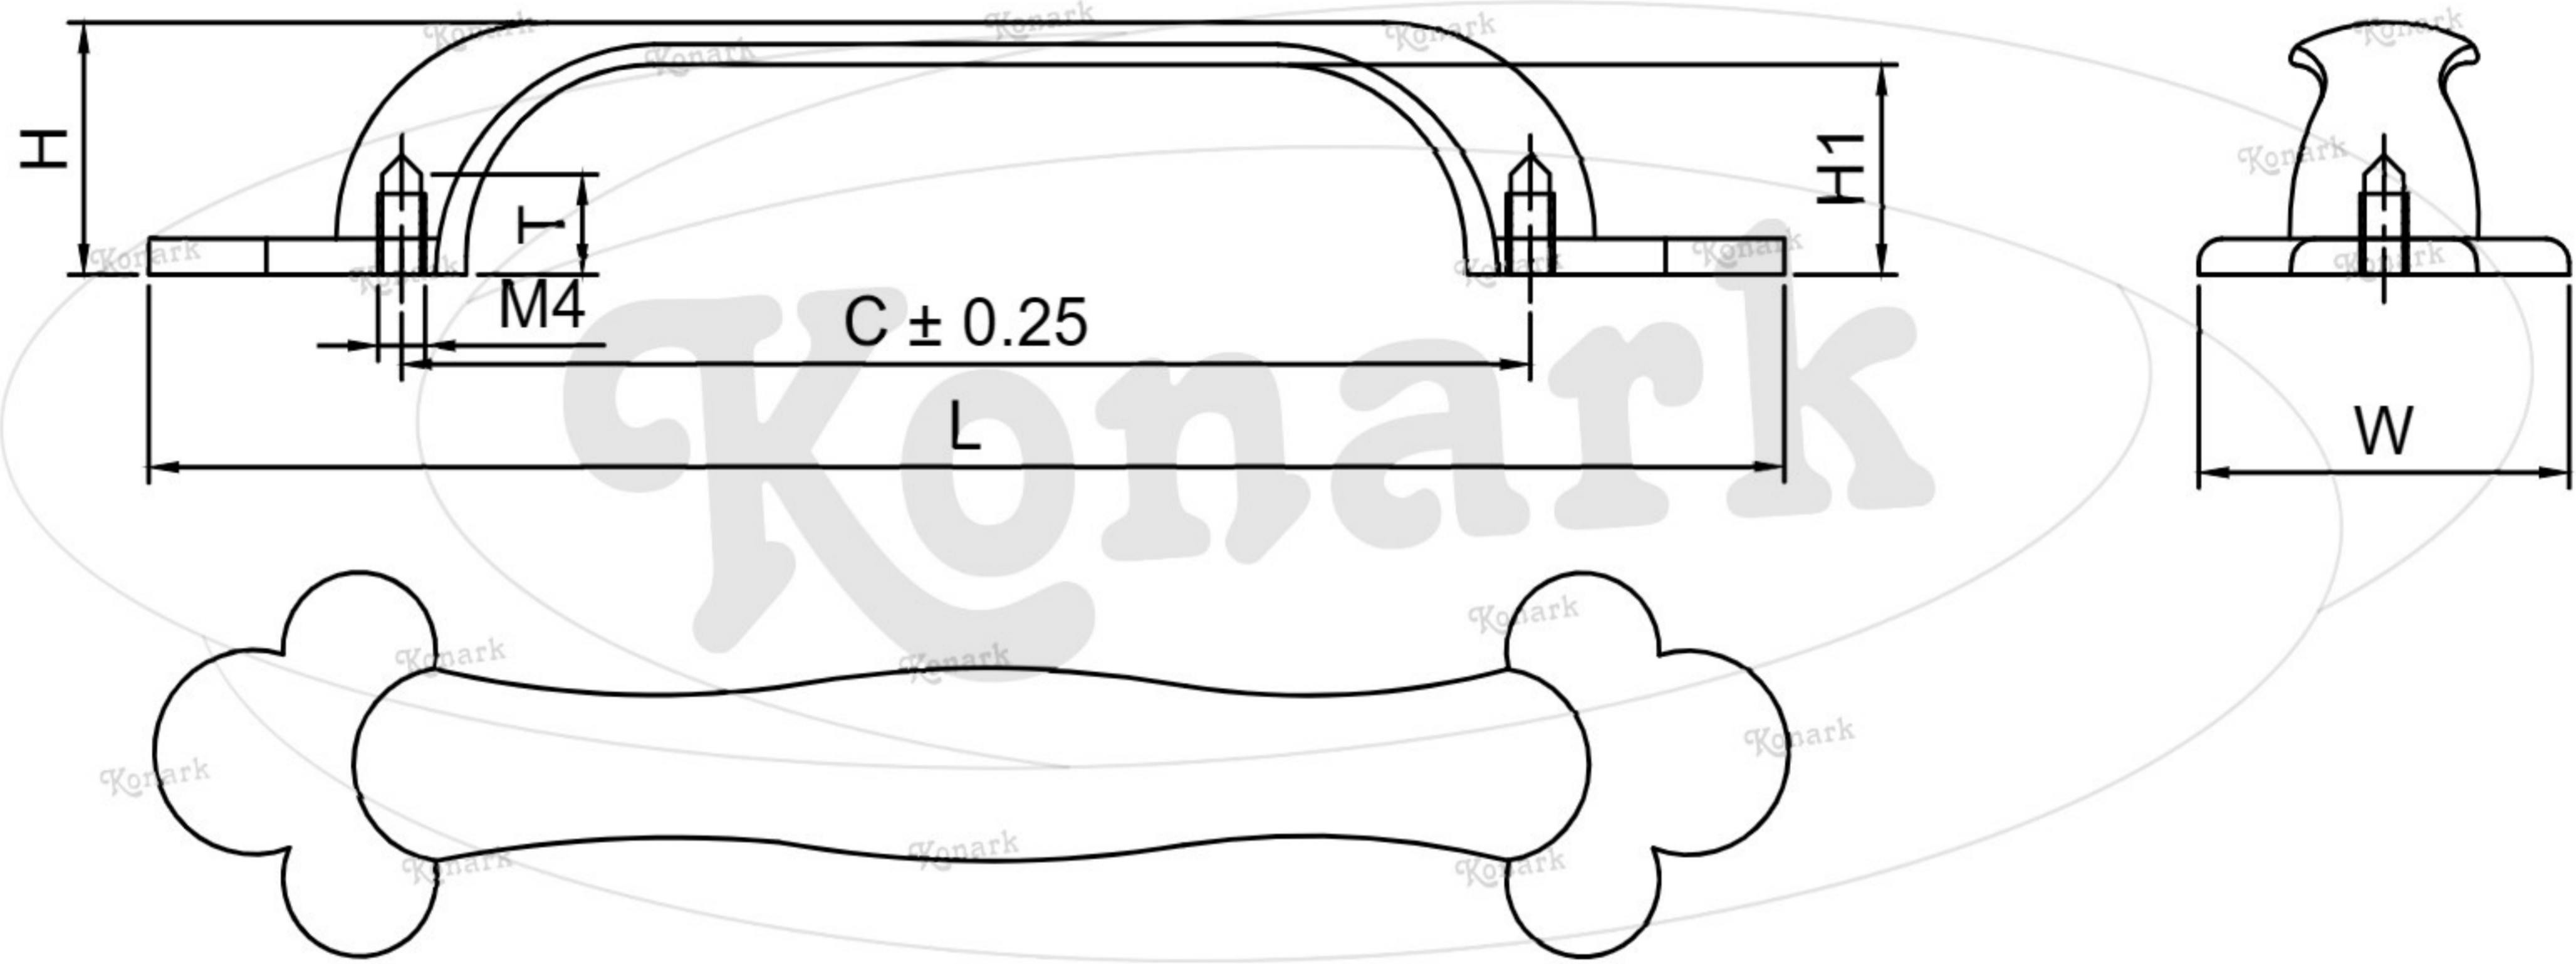

Model : KFH-119

Finish	Size	Product Code	C	L	H	W	H1	T
MT	96mm	KFH-119 96	96	140	21	32	16	6
CP								
SP								
MC								
BM								
RG								
BA								
CA								