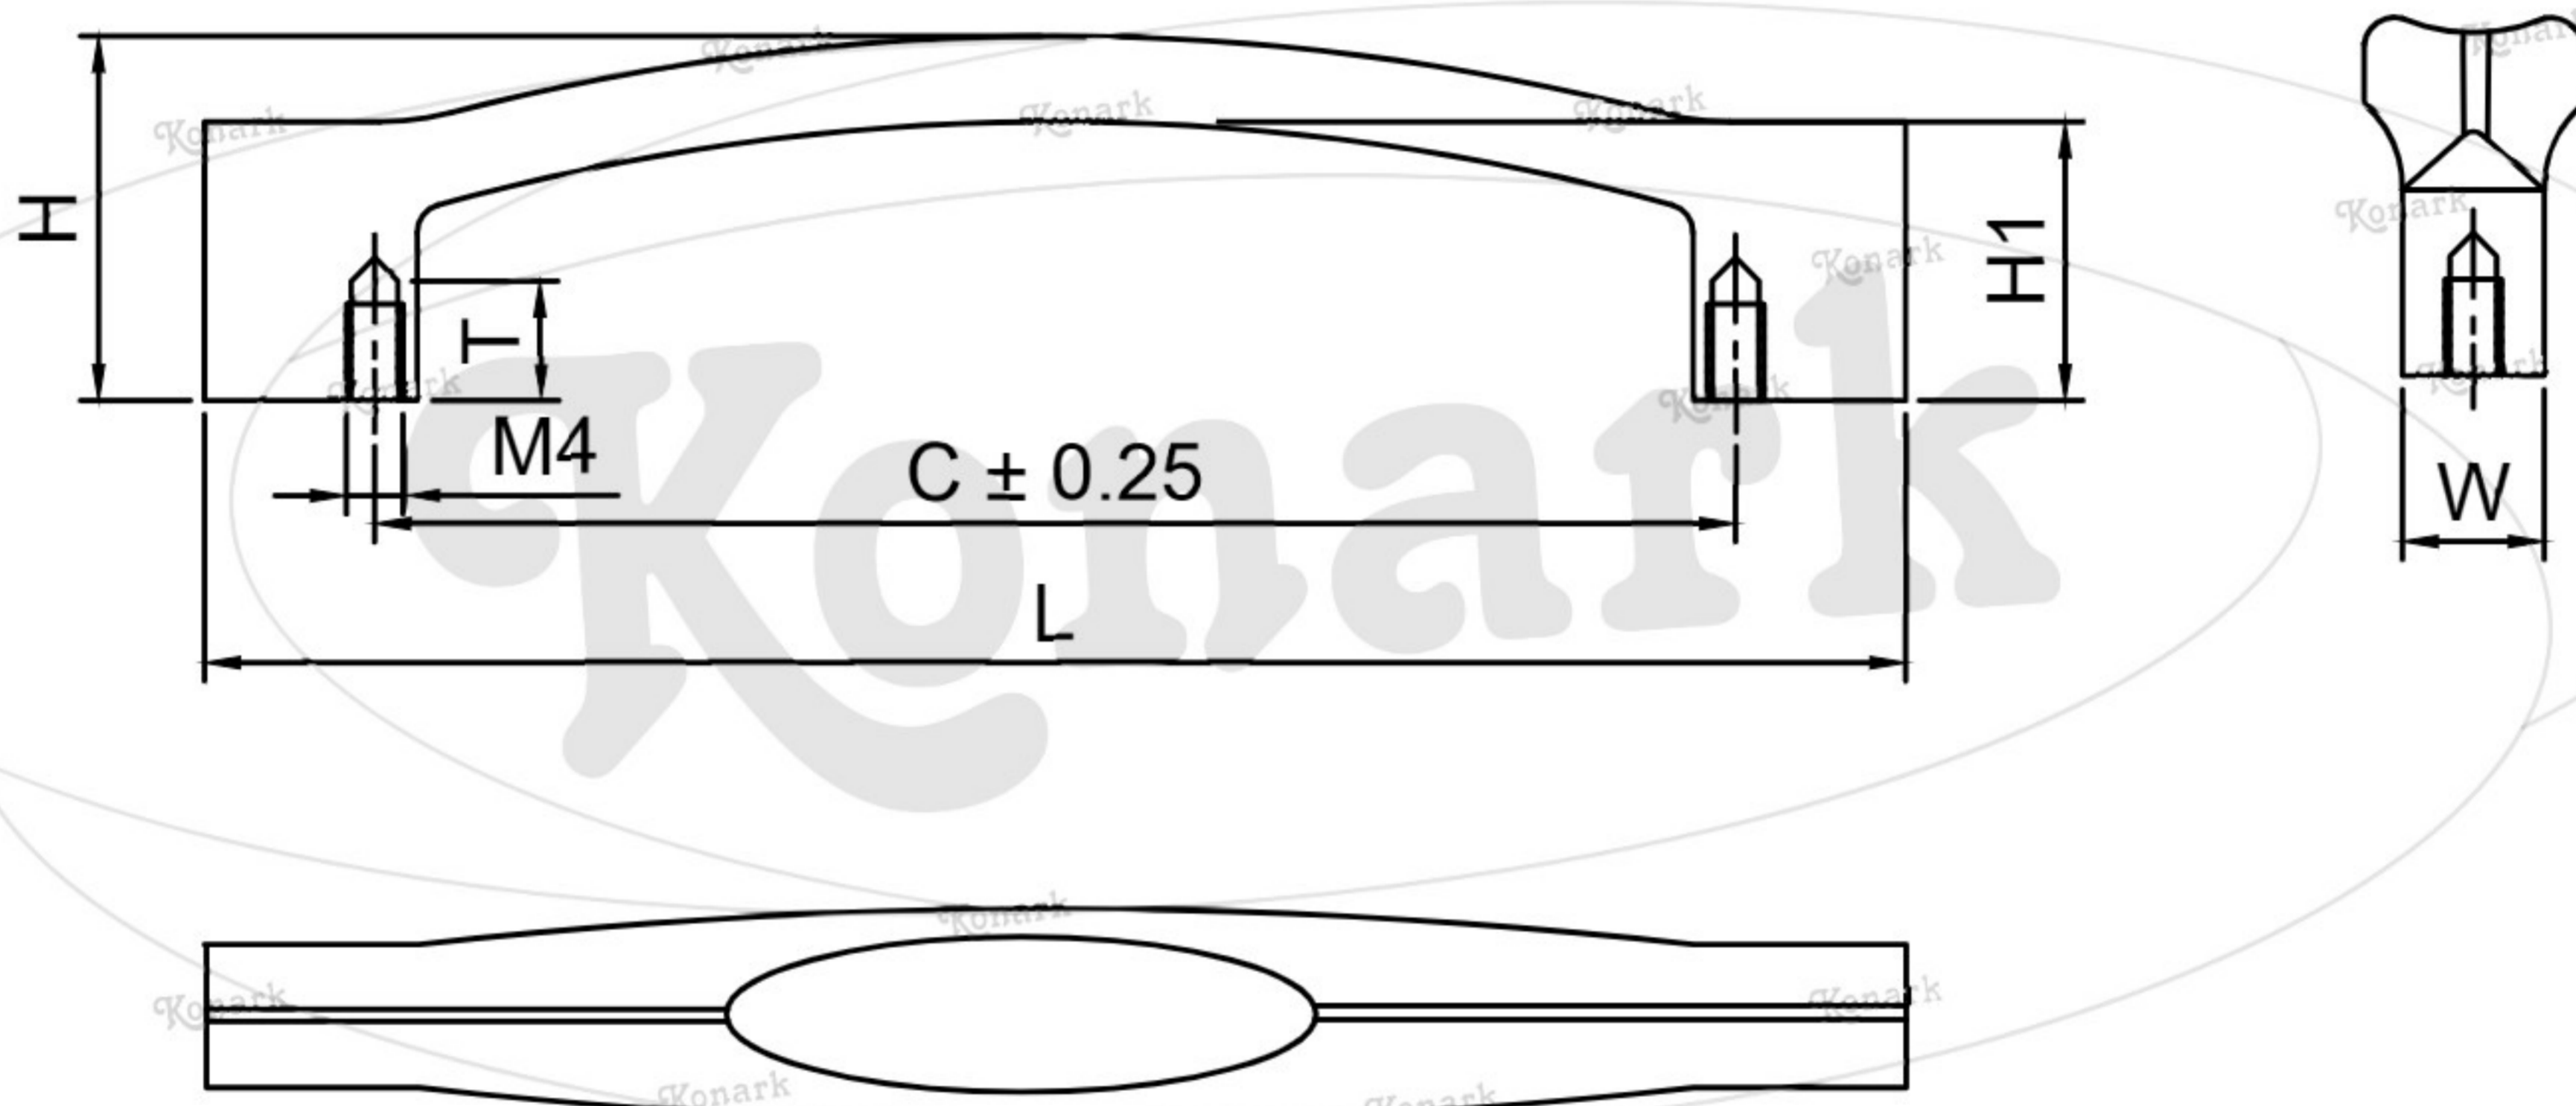

Model : KFH-120

Finish	Size	Product Code	C	L	H	W	H1	T
MT CP SP MC BM RG BA CA	96mm	KFH-120 96	96	120	25	10	19	8