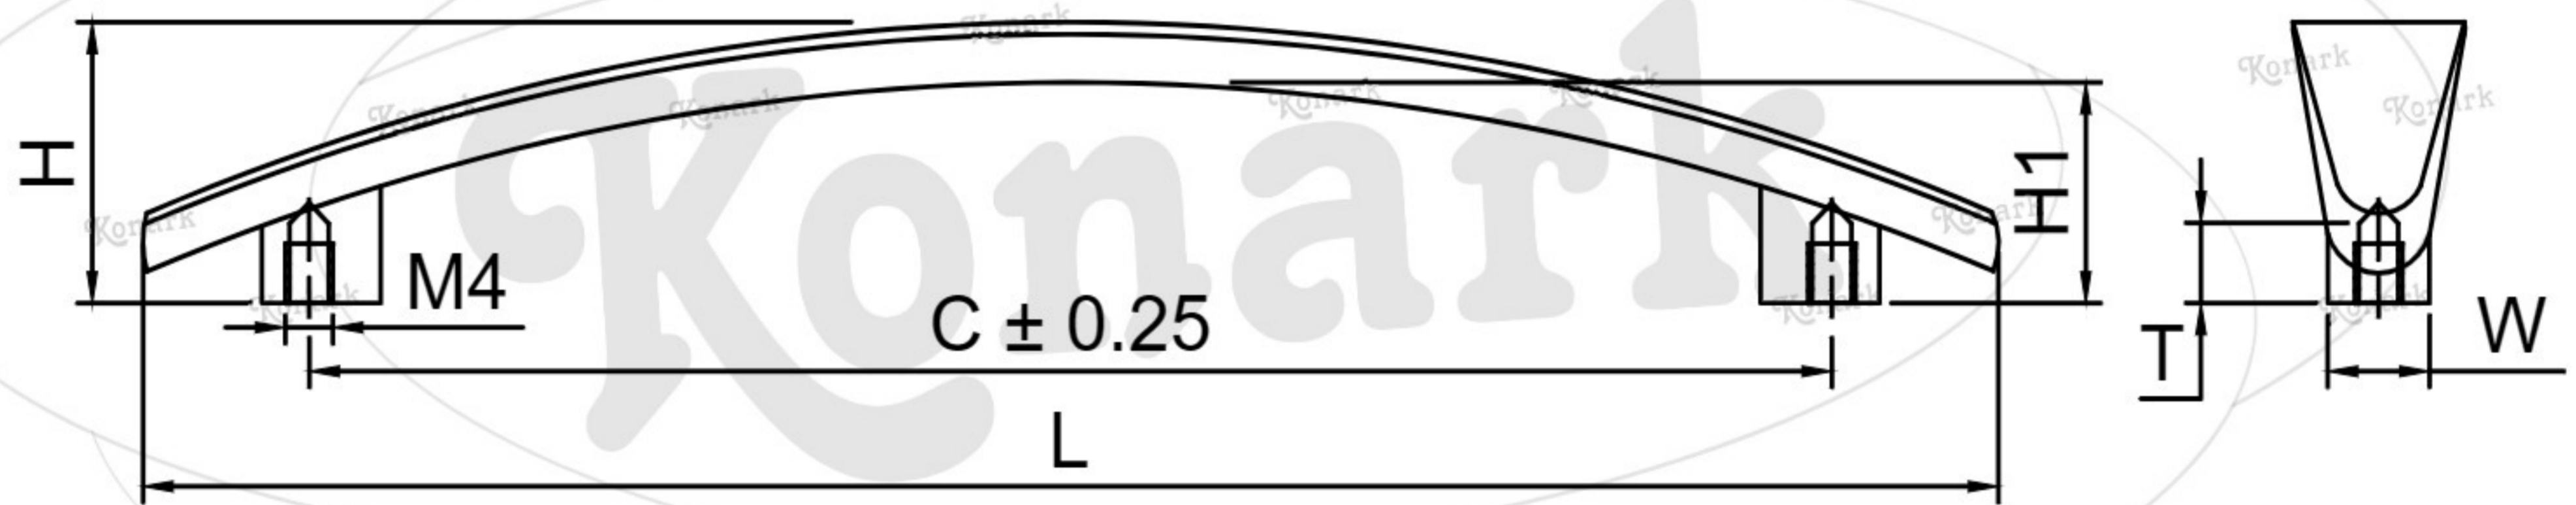

Model : KFH-061

Finish	Size	Product Code	C	L	H	W	H1	T
MT CP SP MC BM RG BA CA	160mm	KFH-061 160	160	195	28	18	22	8

FINISH:

MT	CP	SP	MC	BM	RG	BA	CA
							
Matt	Chrome	Satin	Matt Chrome	Black Matt	Rose Gold	Brass Antique	Copper Antique