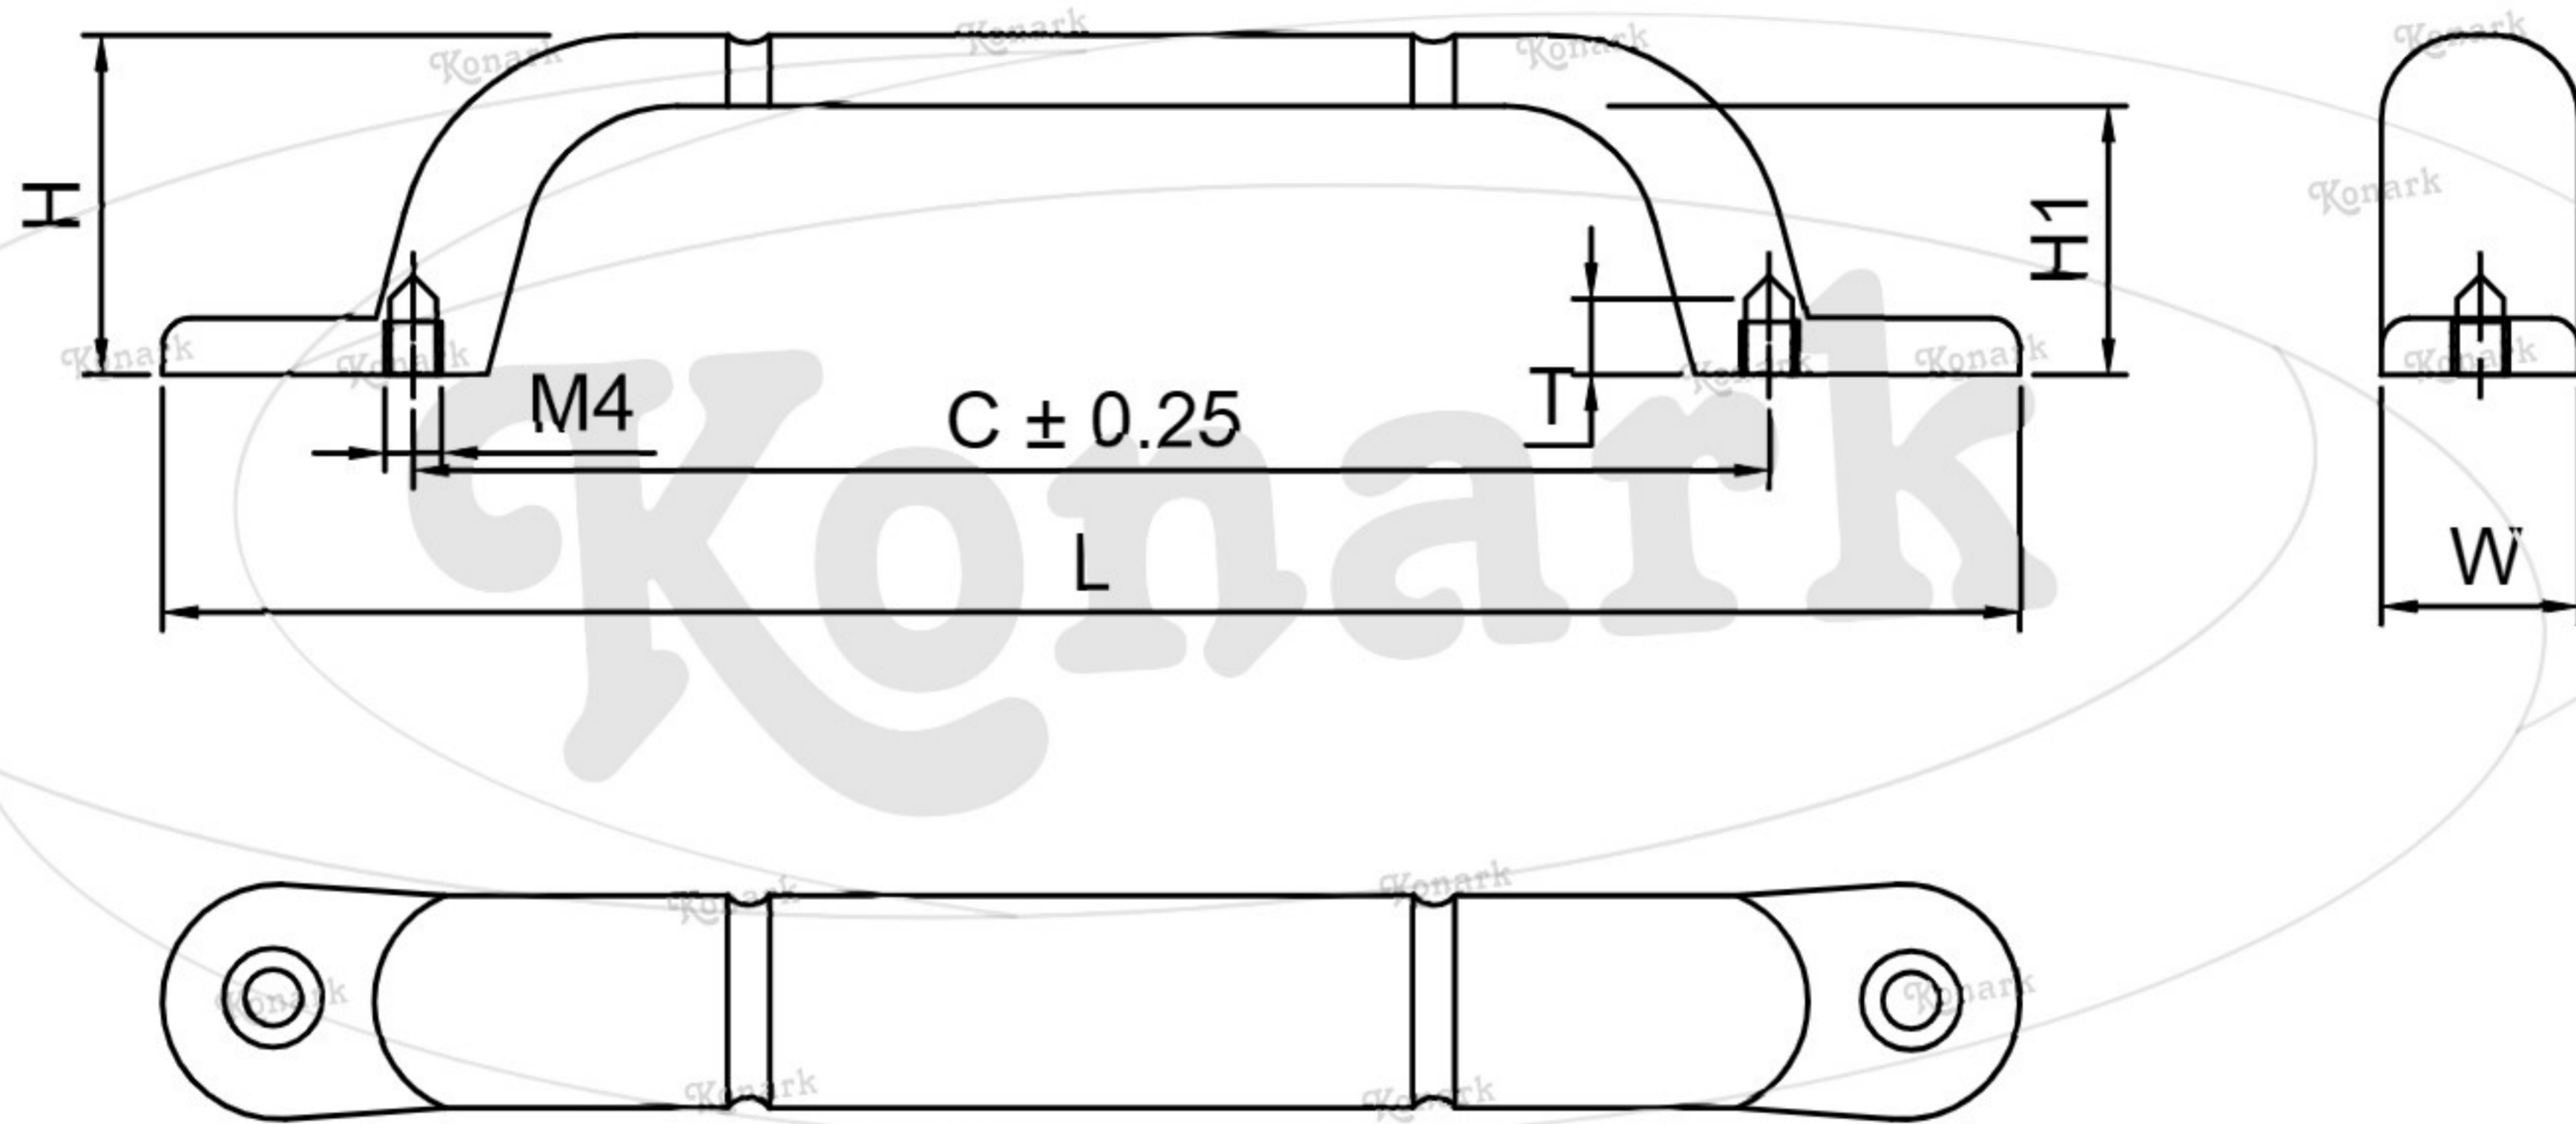

Model : KFH-064

Finish	Size	Product Code	C	L	H	W	H1	T
MT CP SP MC BM RG BA CA	64mm	KFH-064 64	64	94	22	14	17	
	96mm	KFH-064 96	96	131	24	17	20	
	128mm	KFH-064 128	128	163	24	17	20	

FINISH:

MT	CP	SP	MC	BM	RG	BA	CA
							
Matt	Chrome	Satin	Matt Chrome	Black Matt	Rose Gold	Brass Antique	Copper Antique