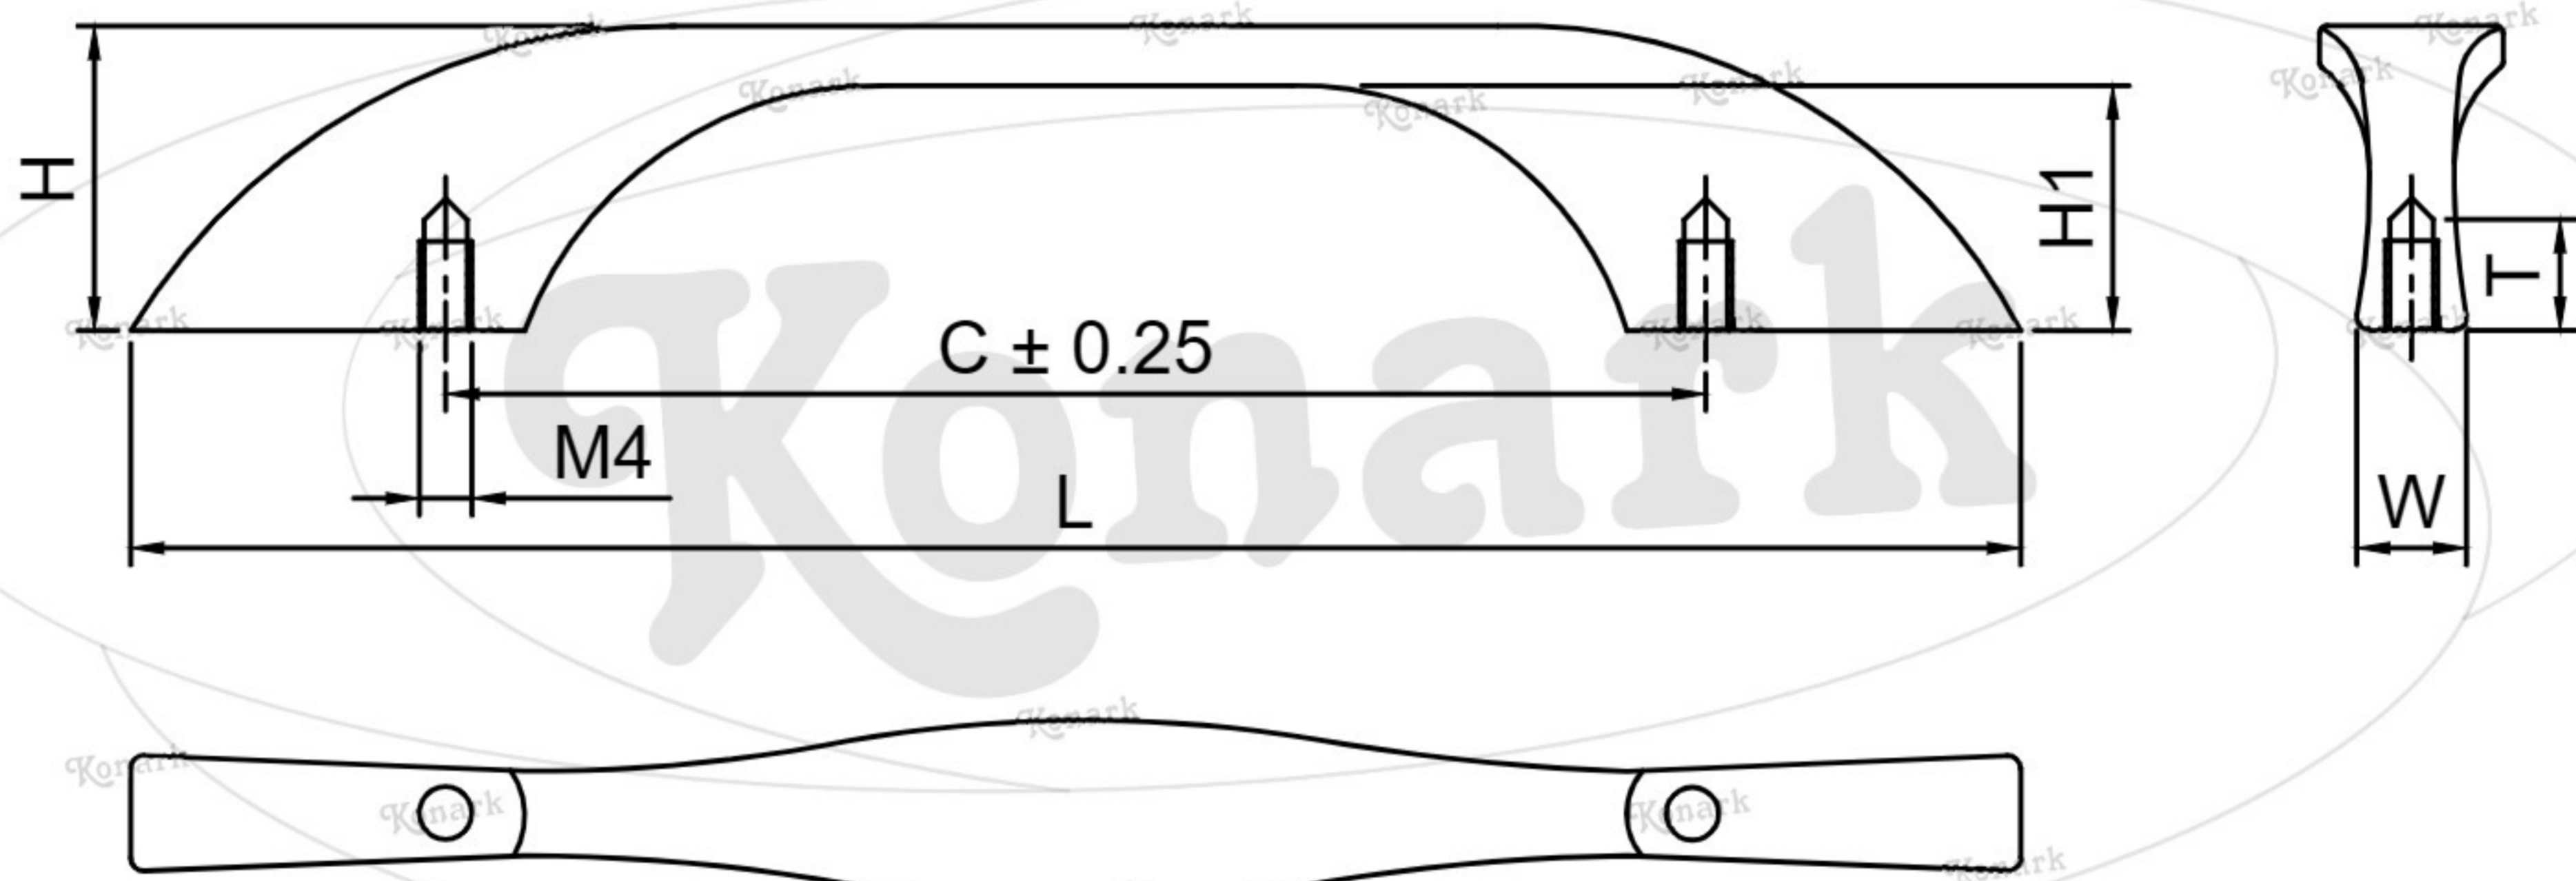

Model : KFH-072

Finish	Size	Product Code	C	L	H	W	H1	T
MT CP SP MC BM RG BA CA	96mm	KFH-072 96	96	144	23	14	19	8
	192mm	KFH-072 192	192	241	24	15	19	8