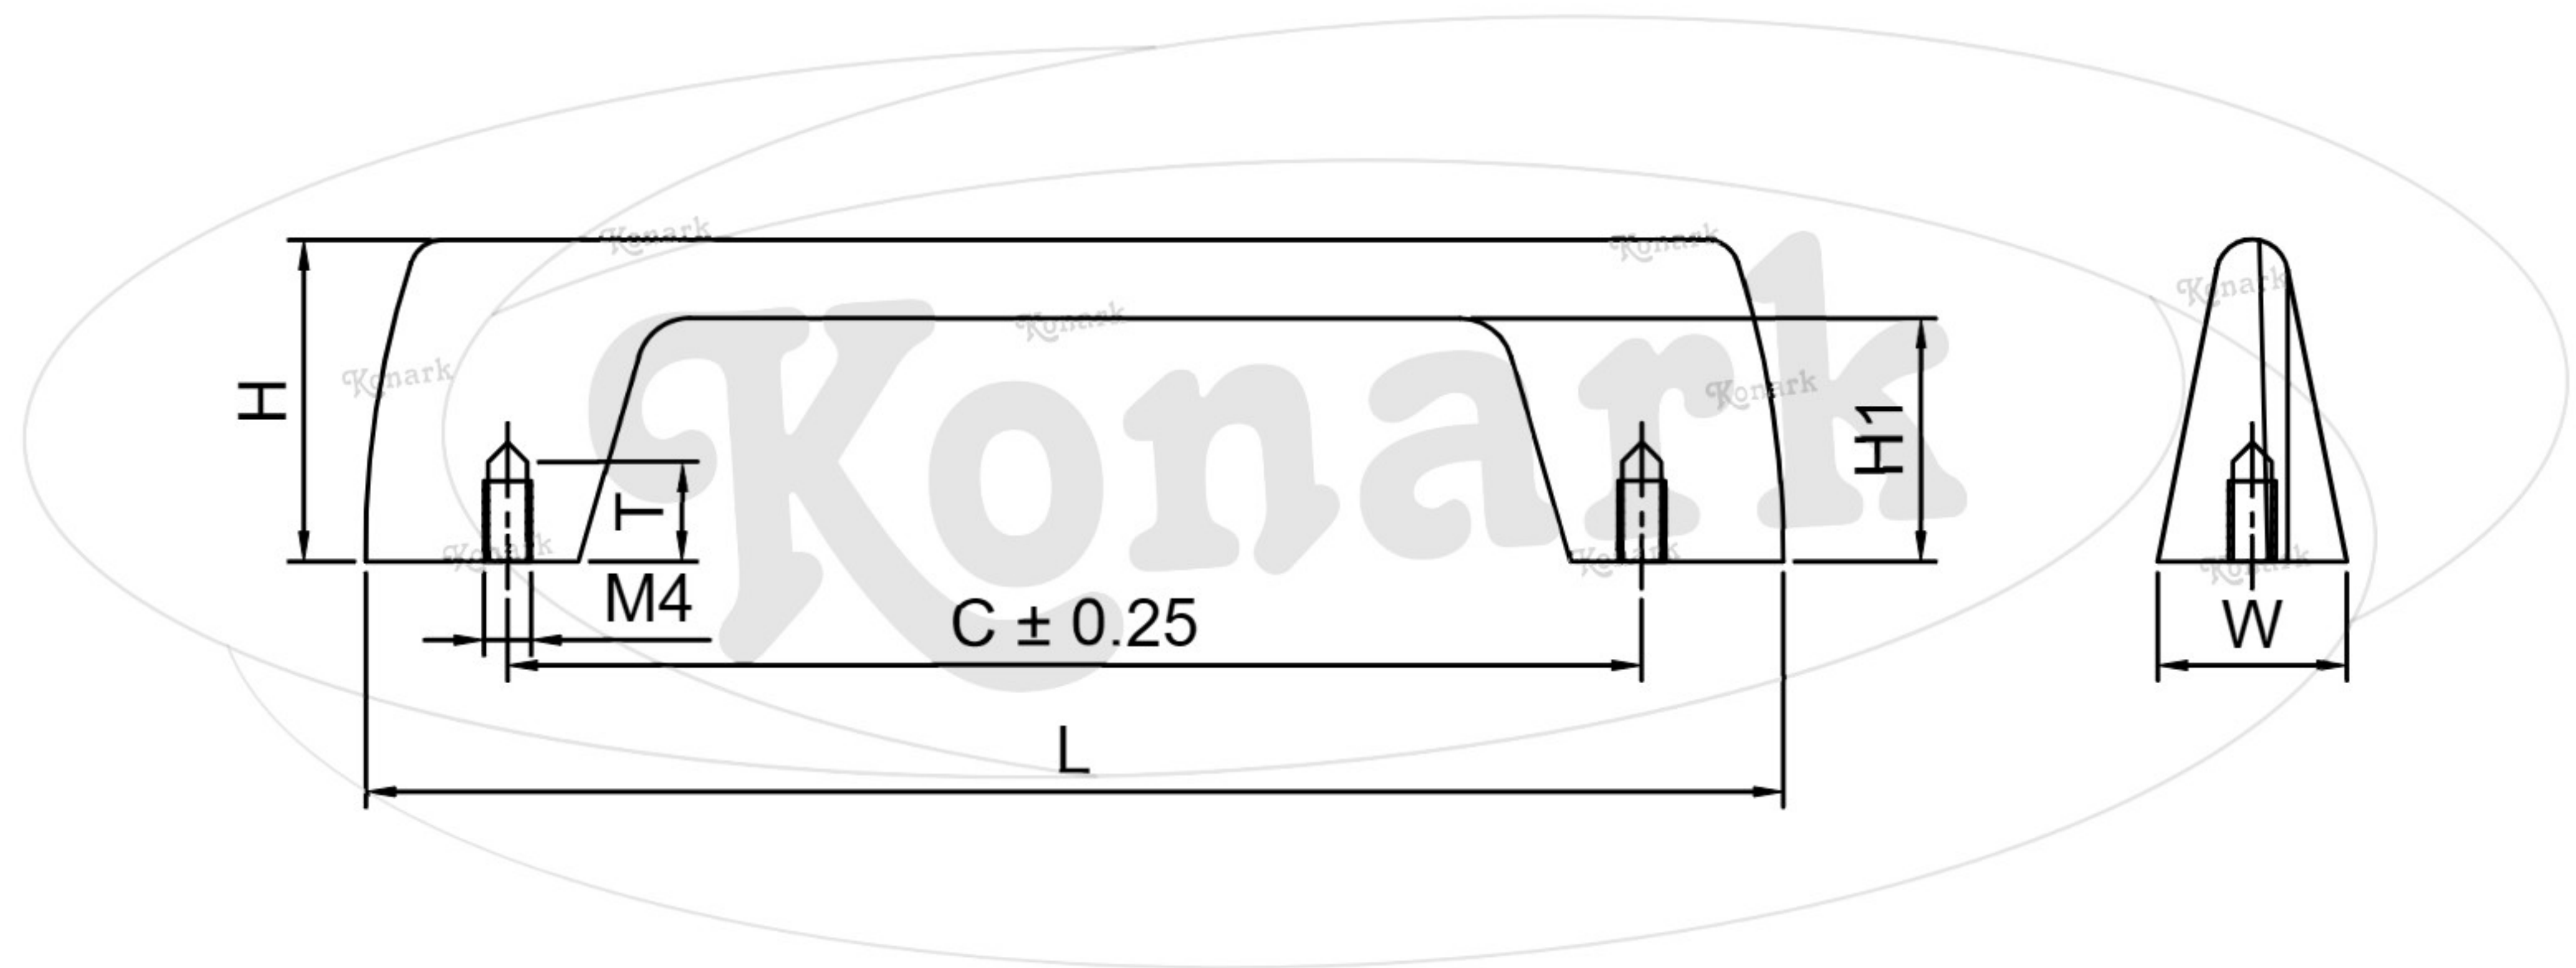

Model : KFH-073

| Finish | Size | Product Code | C | L | H | W | H1 | T |
|--|-------|--------------|-----|-----|----|----|----|---|
| MT CP SP MC BM RG BA CA | 96mm | KFH-073 96 | 96 | 121 | 26 | 16 | 20 | 6 |
| | 160mm | KFH-073 160 | 160 | 188 | 27 | 17 | 21 | 6 |
| | 224mm | KFH-073 224 | 224 | 256 | 29 | 18 | 22 | 6 |
| | 288mm | KFH-073 288 | 288 | 324 | 30 | 19 | 23 | 6 |
| | | | | | | | | |