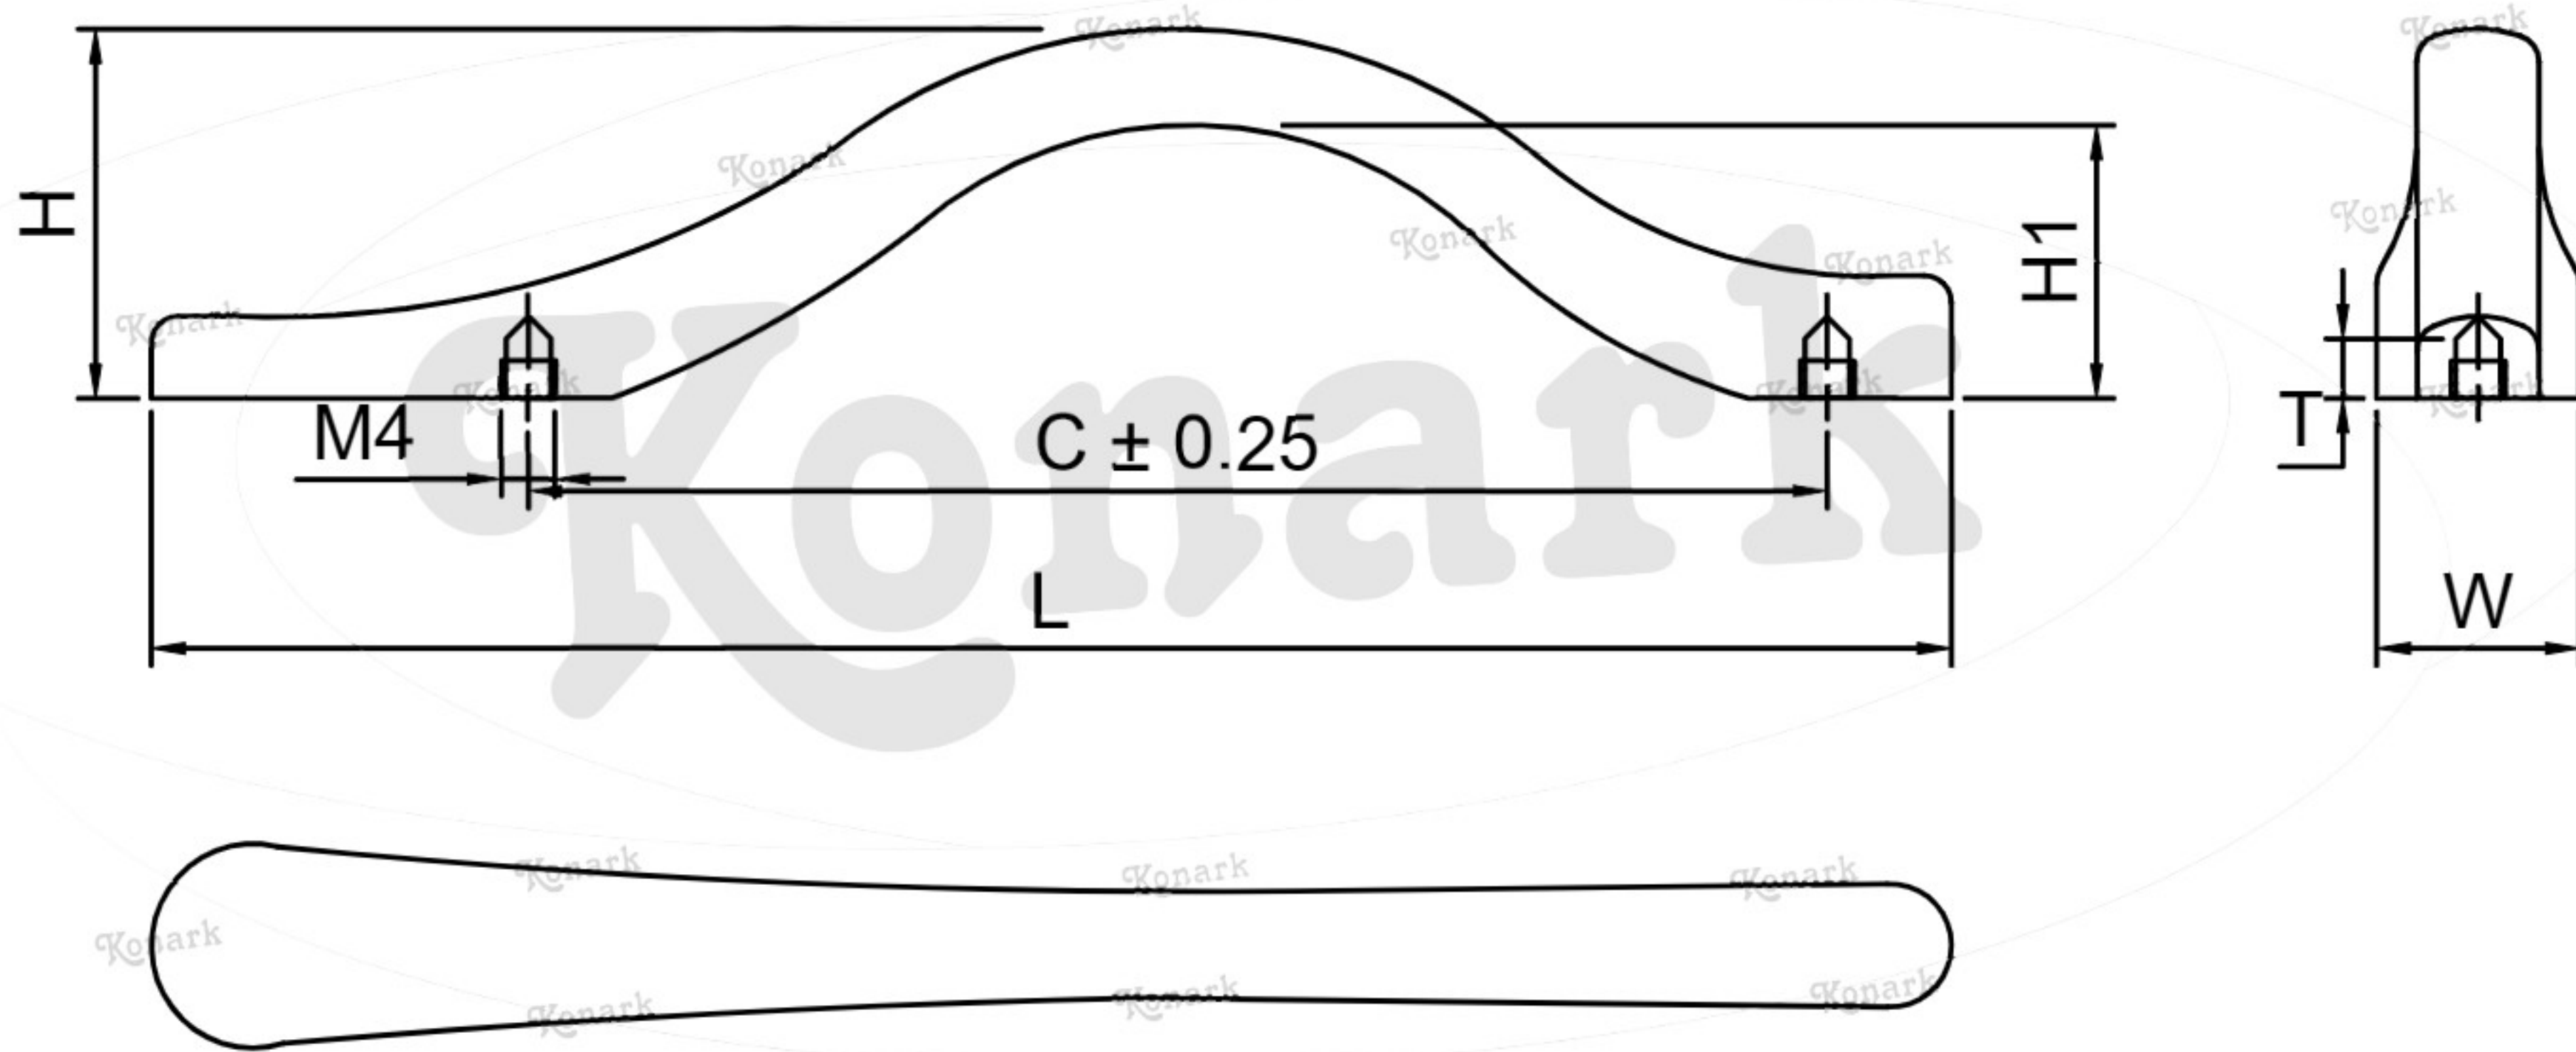

Model : KFH-081

| Finish | Size | Product Code | C | L | H | W | H1 | T |
|--------|-------|--------------|-----|-----|----|----|----|---|
| MT | 96mm | KFH-081 96 | 96 | 133 | 27 | 15 | 19 | 6 |
| CP | 160mm | KFH-081 160 | 160 | 198 | 28 | 17 | 20 | 6 |
| SP | 224mm | KFH-081 224 | 224 | 268 | 31 | 19 | 22 | 6 |
| MC | 288mm | KFH-081 288 | 288 | 365 | 33 | 21 | 24 | 6 |
| BM | | | | | | | | |
| RG | | | | | | | | |
| BA | | | | | | | | |
| CA | | | | | | | | |