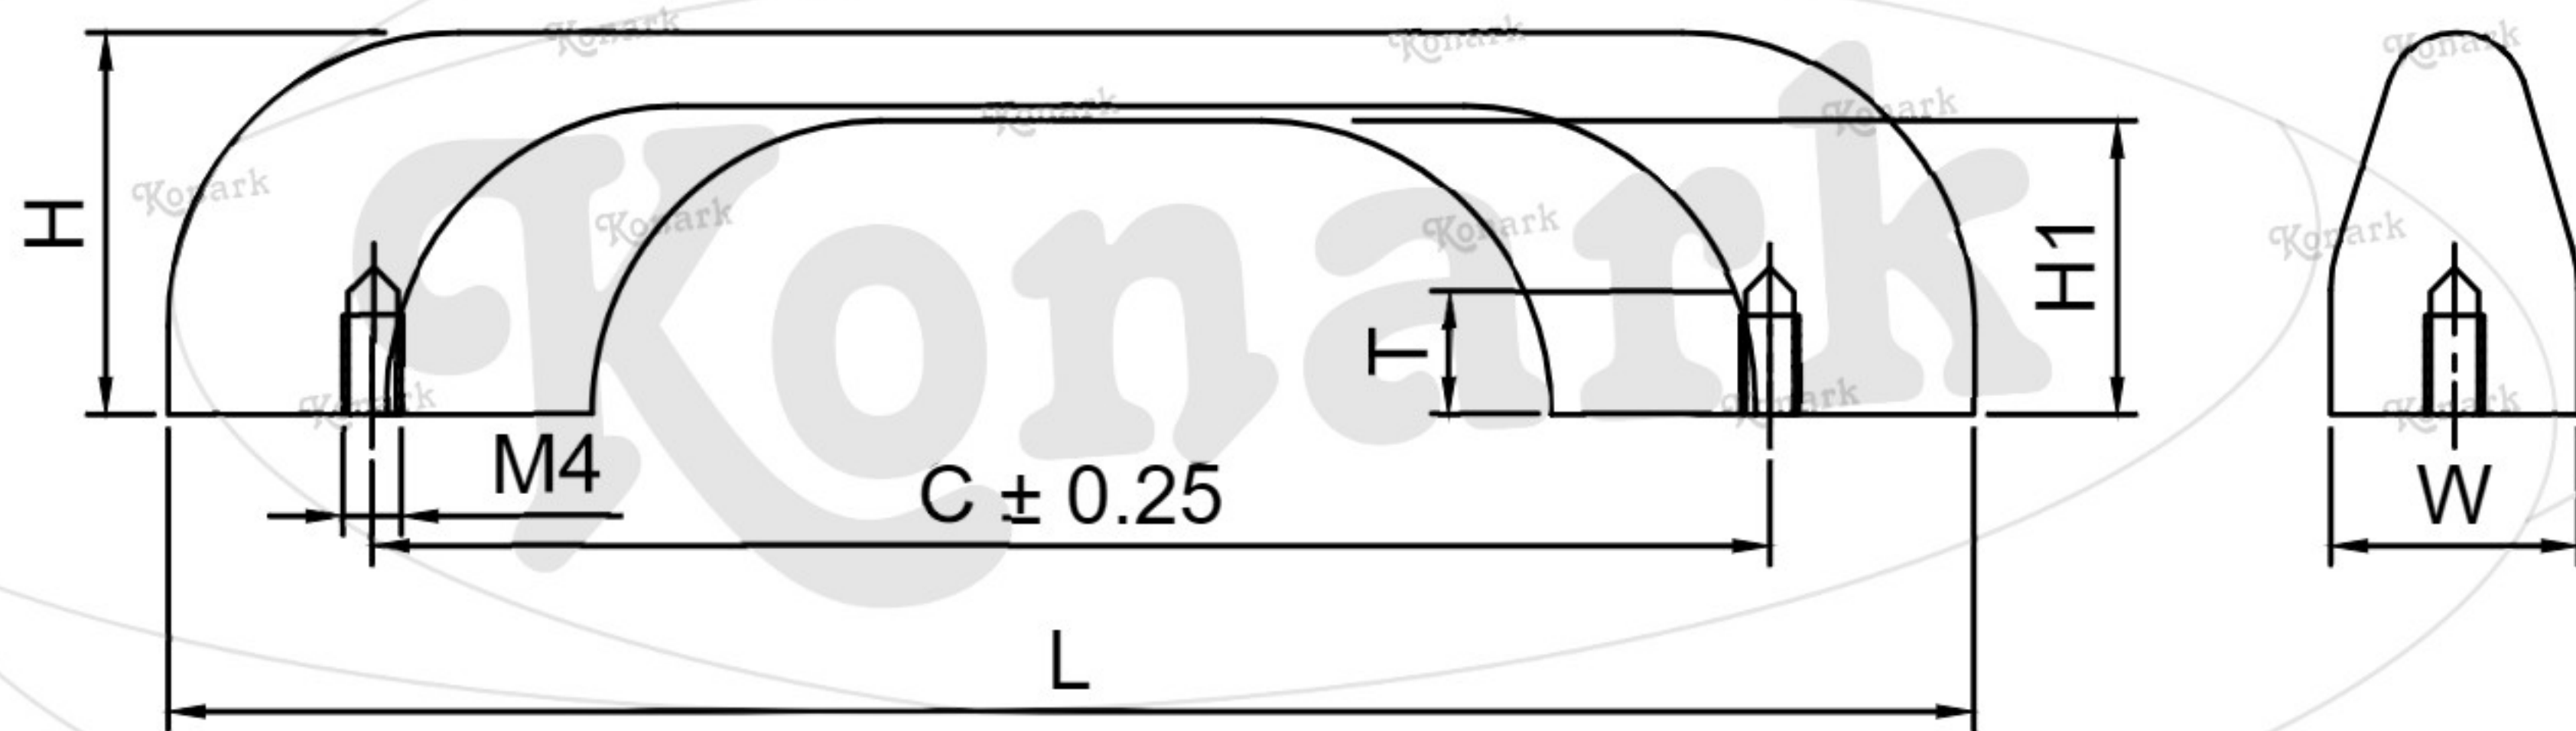

Model : KFH-083

Finish	Size	Product Code	C	L	H	W	H1	T
MT	96mm	KFH-083 96	96	124	25	18	20	8
CP								
SP								
MC								
BM								
RG								
BA								
CA								

FINISH:

MT	CP	SP	MC	BM	RG	BA	CA
							
Matt	Chrome	Satin	Matt Chrome	Black Matt	Rose Gold	Brass Antique	Copper Antique