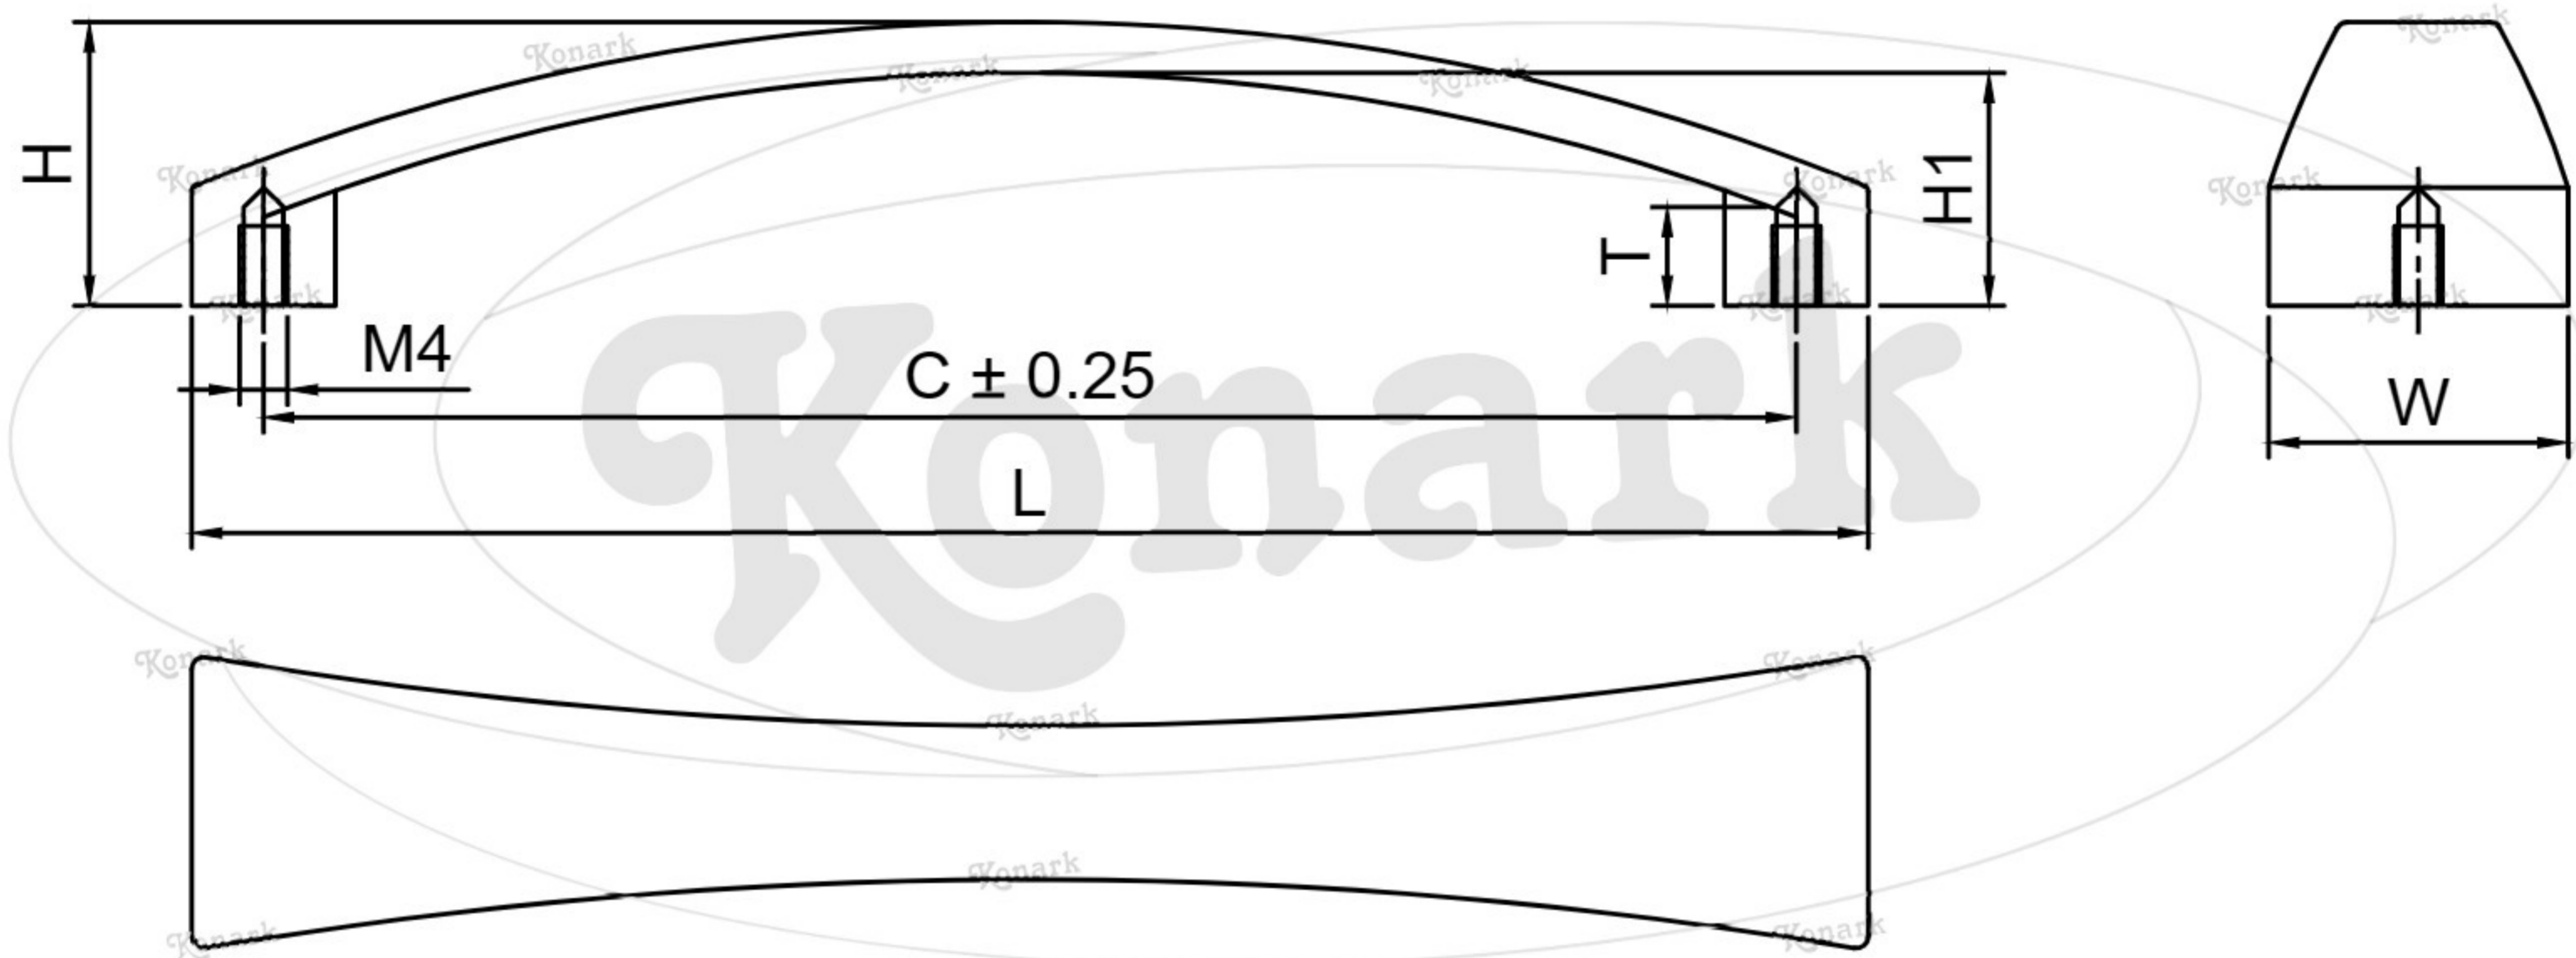

Model : KFH-091

Finish	Size	Product Code	C	L	H	W	H1	T
MT	96mm	KFH-091 96	96	132	20	14	17	8
CP	160mm	KFH-091 160	160	198	22	16	17	8
SP								
MC								
BM								
RG								
BA								
CA								

FINISH: