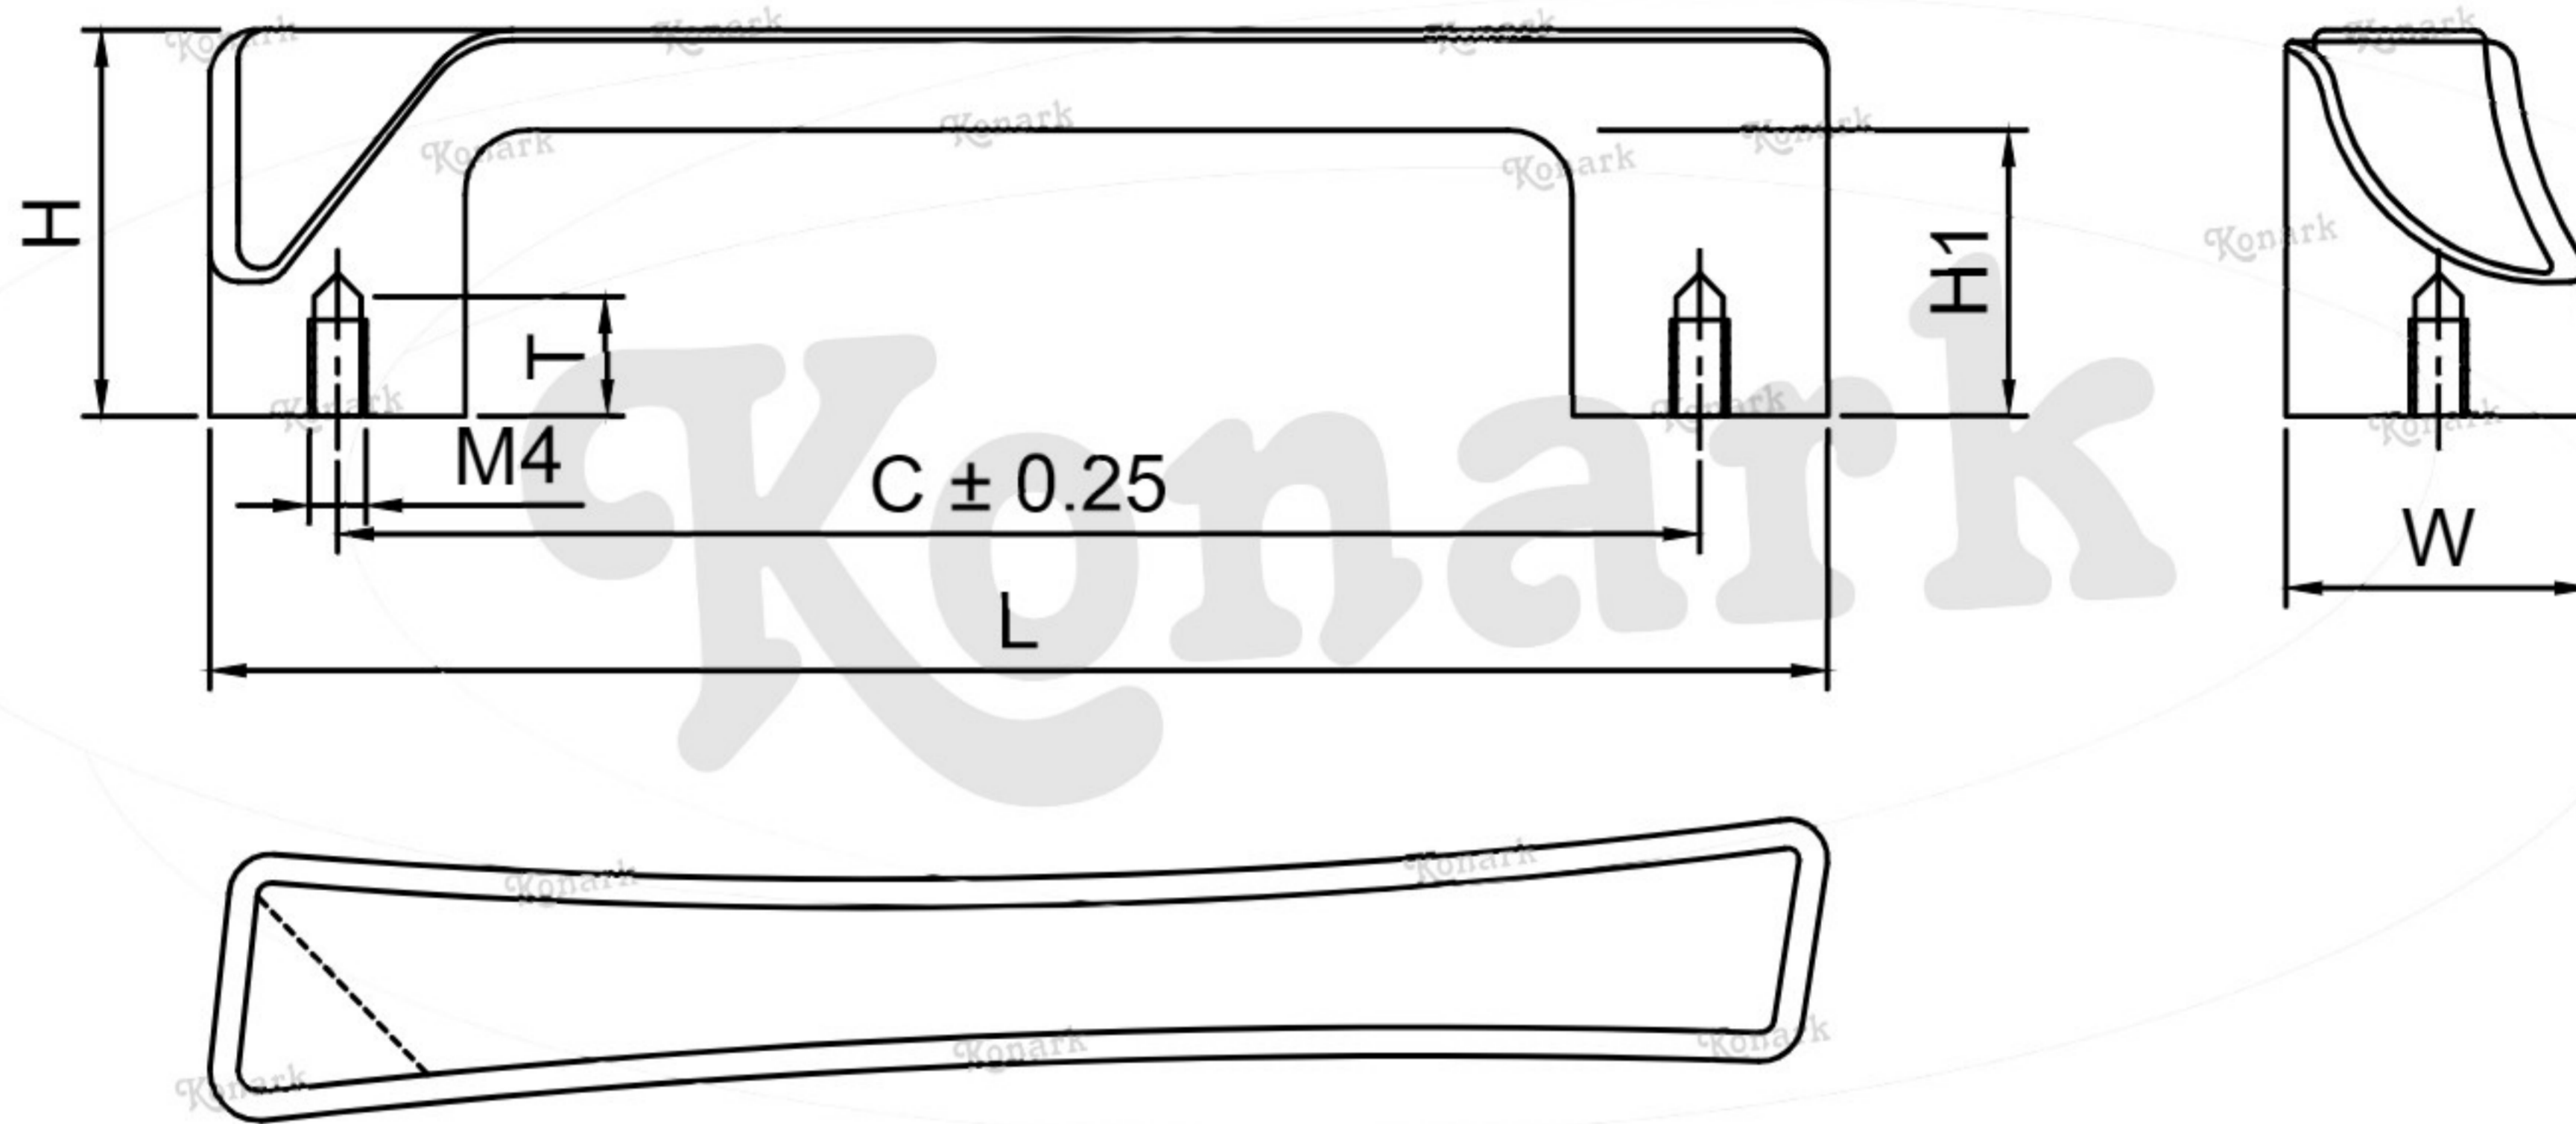

Model : KFH-122

Finish	Size	Product Code	C	L	H	W	H1	T
MT CP SP MC BM RG BA CA	96mm	KFH-122 96	96	115	28	21	20	7

FINISH:

MT	CP	SP	MC	BM	RG	BA	CA
							
Matt	Chrome	Satin	Matt Chrome	Black Matt	Rose Gold	Brass Antique	Copper Antique