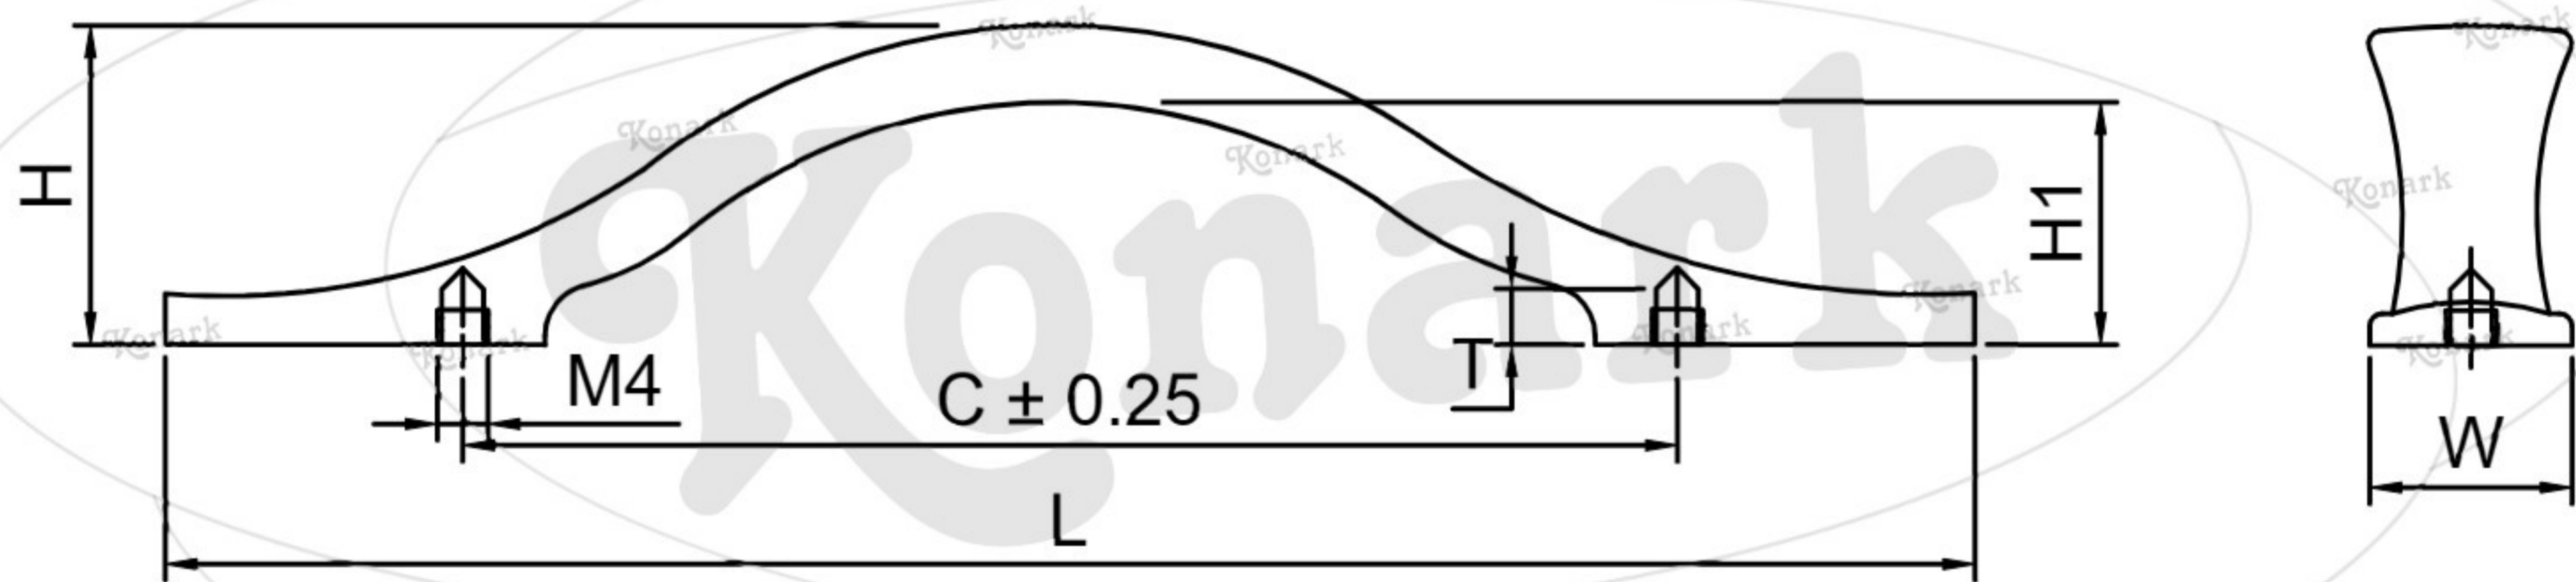

Model : KFH-123

Finish	Size	Product Code	C	L	H	W	H1	T
MT	96mm	KFH-123 96	96	141	26	14	19	6
CP								
SP								
MC								
BM								
RG								
BA								
CA								