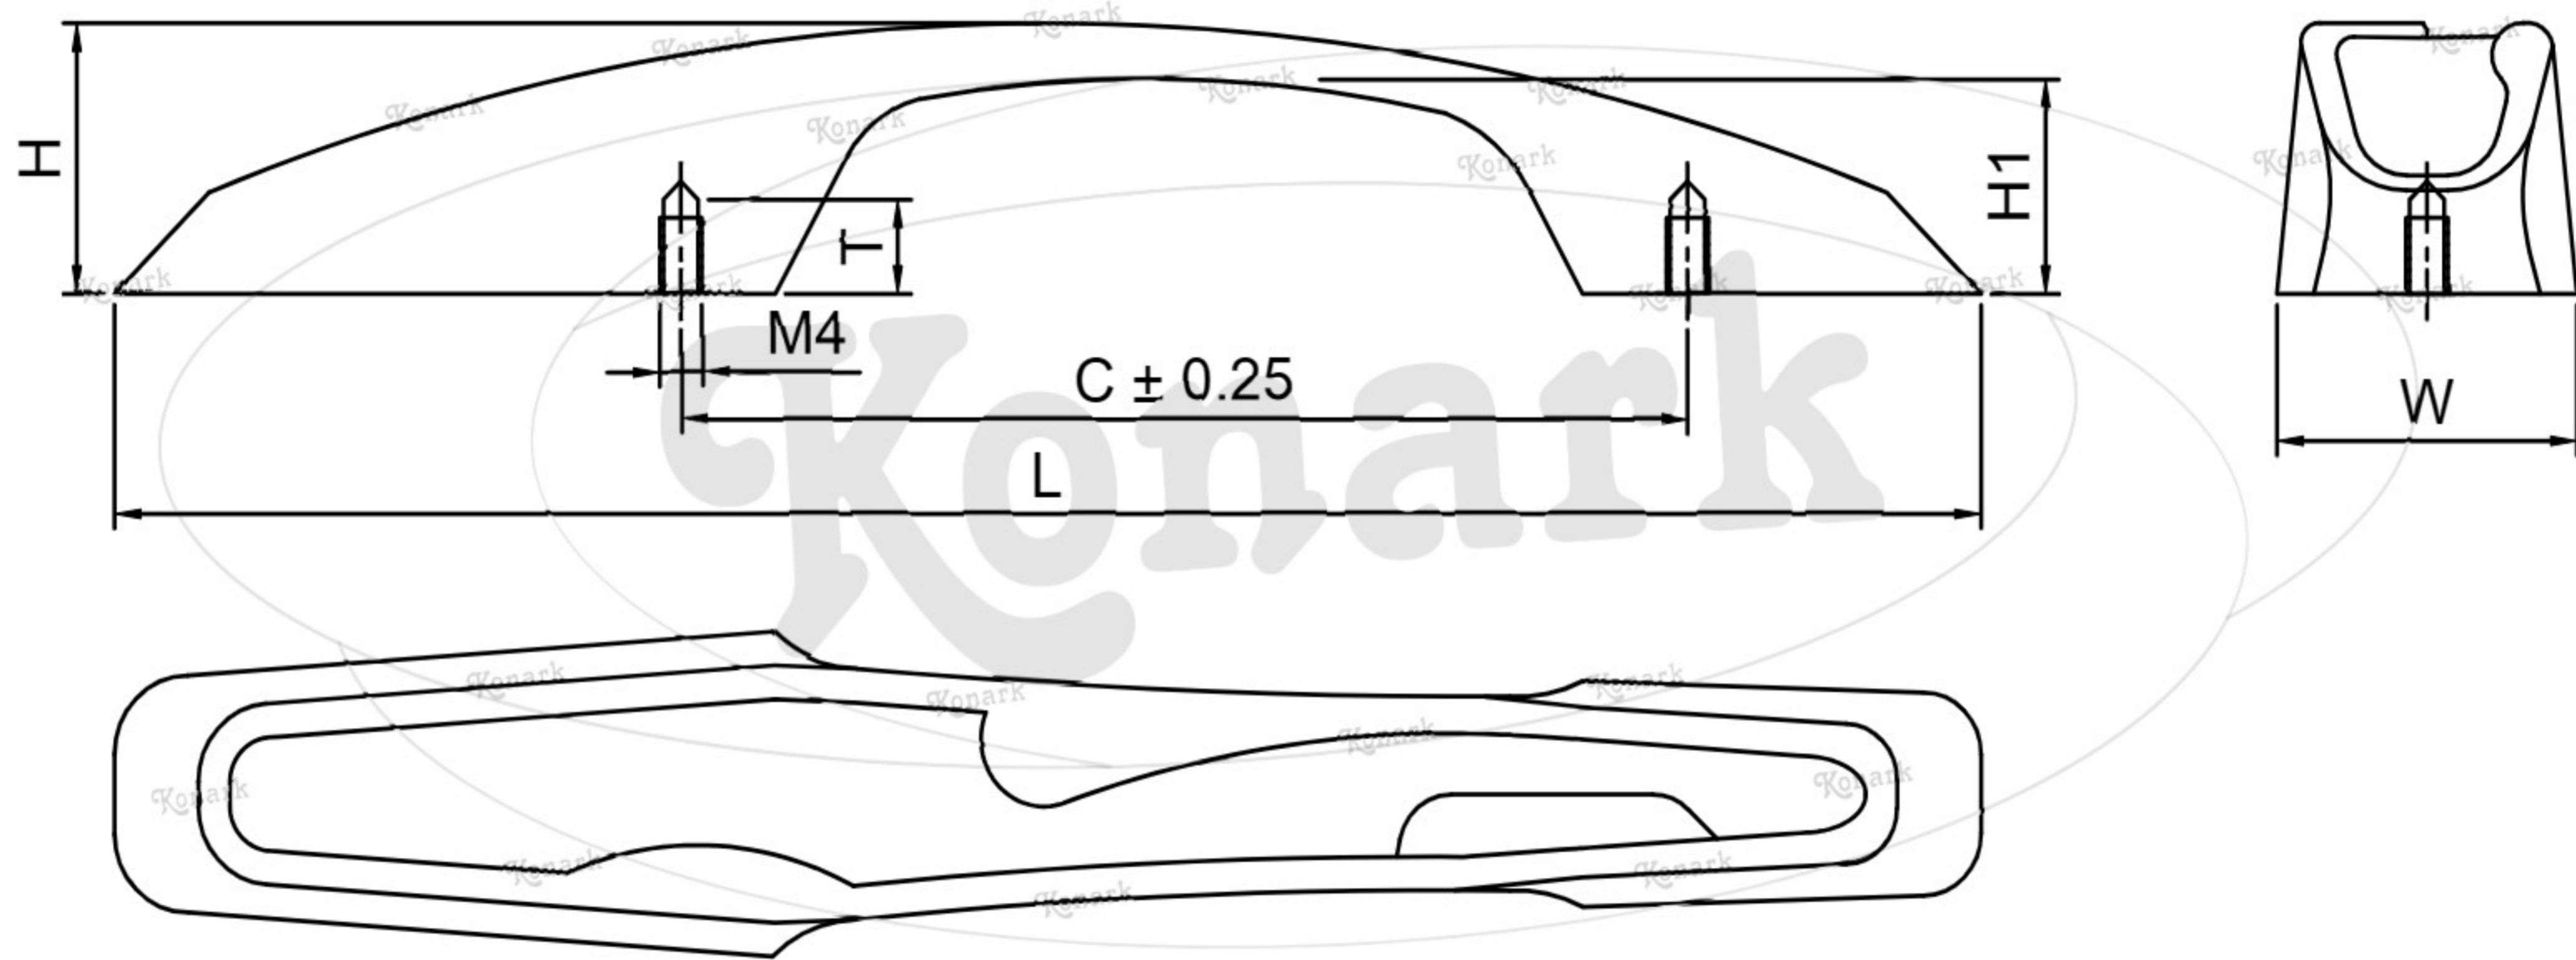

Model : KFH-124

Finish	Size	Product Code	C	L	H	W	H1	T
MT	96mm	KFH-124 96	96	176	25	29	20	10
CP								
SP								
MC								
BM								
RG								
BA								
CA								

FINISH:

MT	CP	SP	MC	BM	RG	BA	CA
							
Matt	Chrome	Satin	Matt Chrome	Black Matt	Rose Gold	Brass Antique	Copper Antique