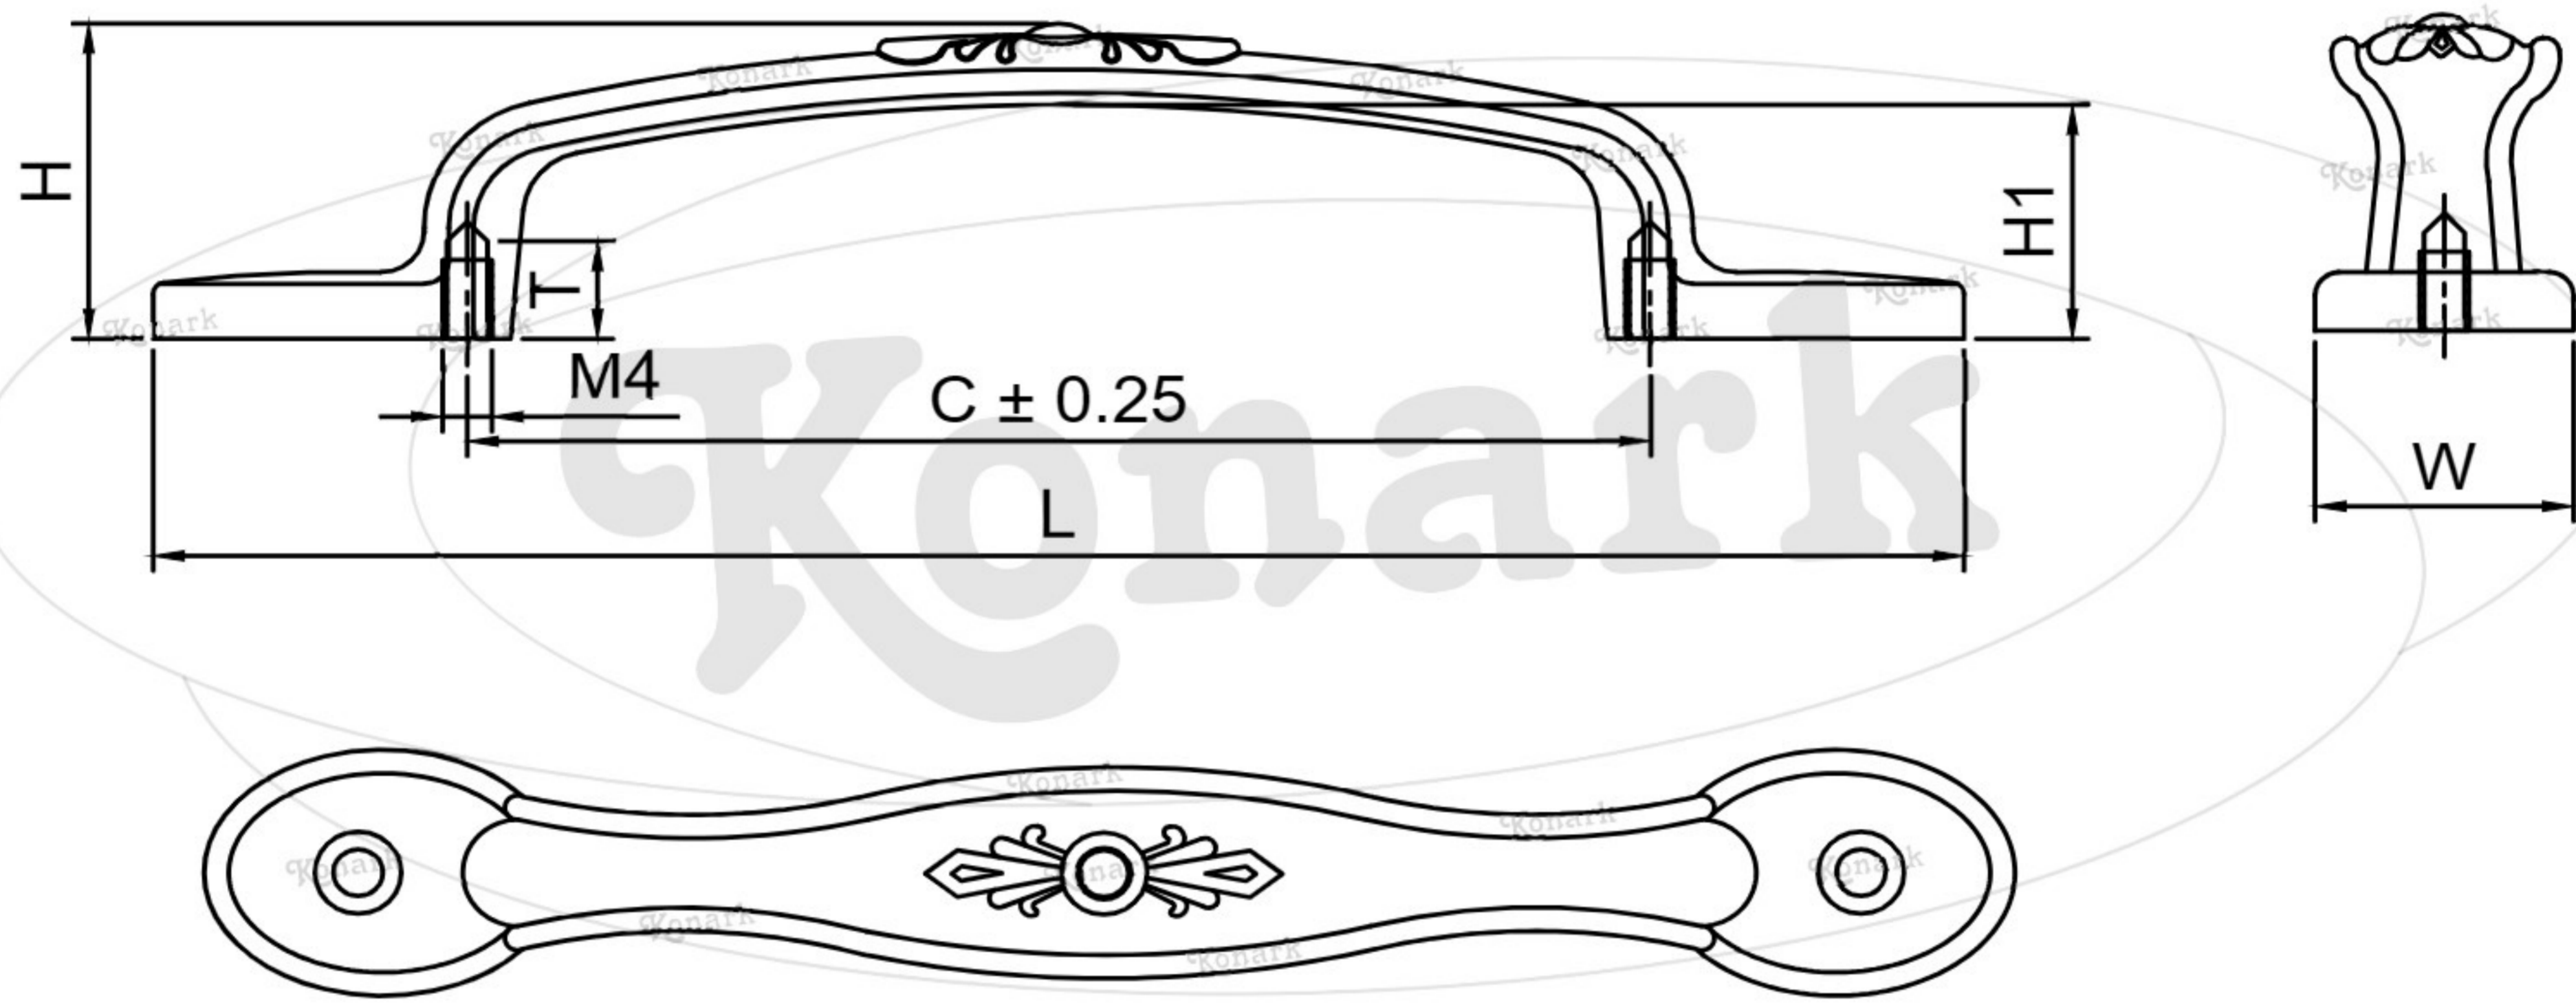

Model : KFH-127

Finish	Size	Product Code	C	L	H	W	H1	T
MT	96mm	KFH-127 96	96	147	26	21	19	6
CP	128mm	KFH-127 128	128	179	27	22	19	6
SP								
MC								
BM								
RG								
BA								
CA								