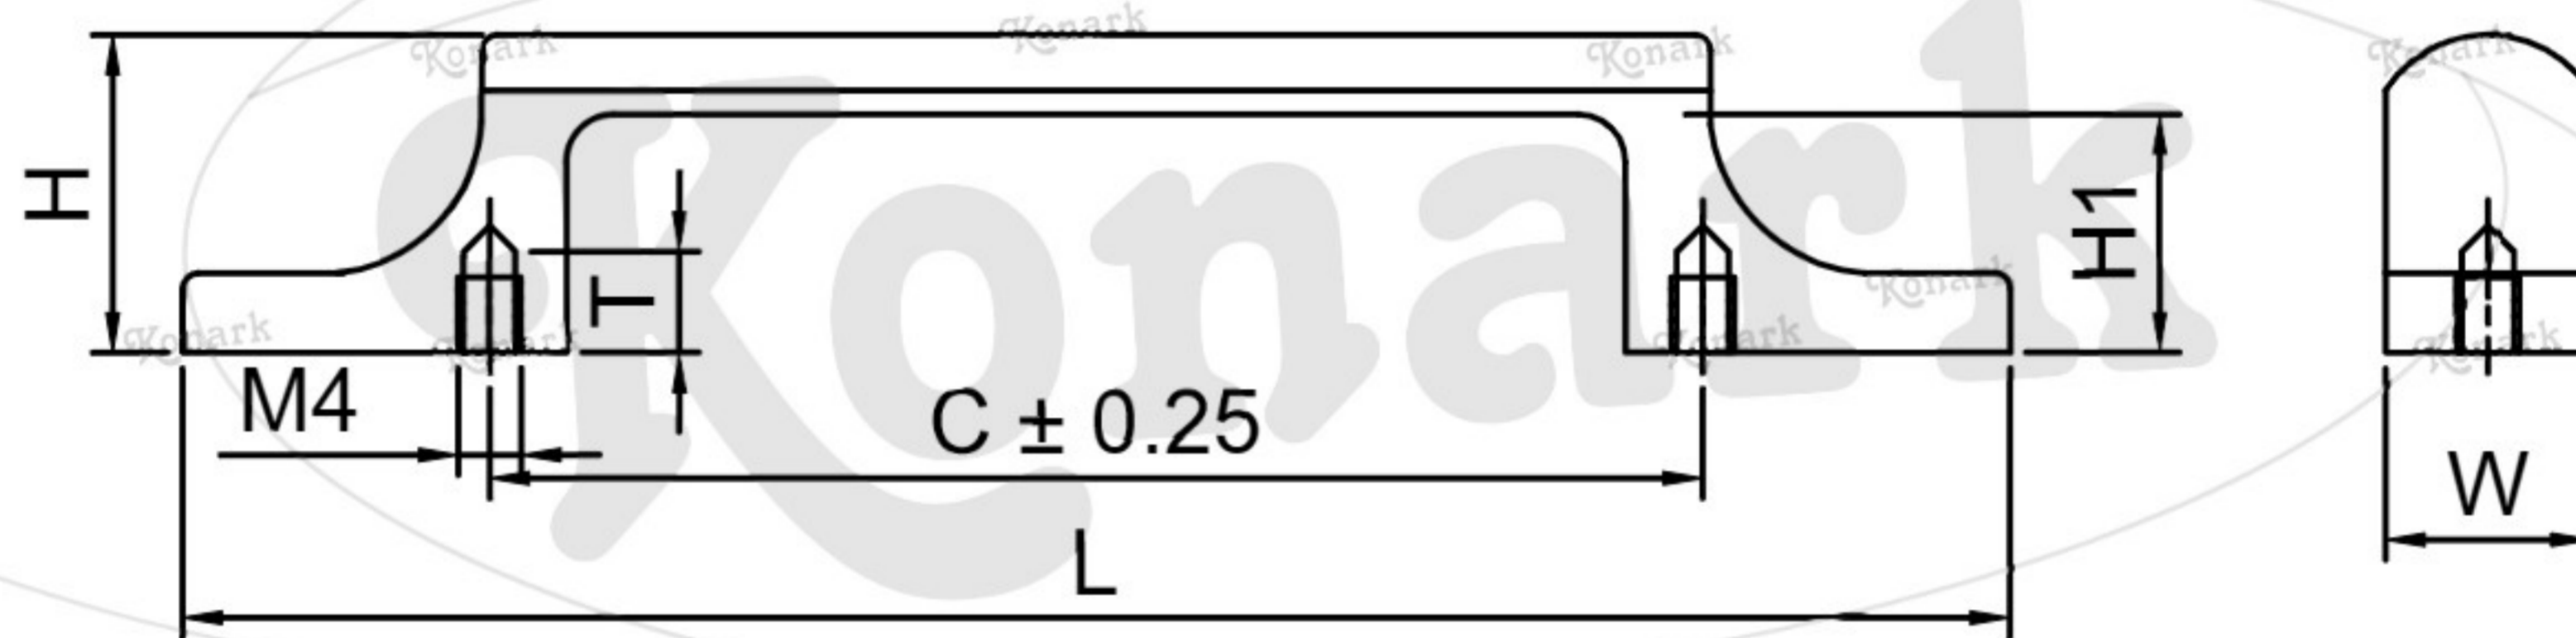

## Model : KFH-128

Finish	Size	Product Code	C	L	H	W	H1	T
MT	96mm	KFH-128 96	96	116	21	13	16	6
CP	128mm	KFH-128 128	128	148	21	13	16	6
SP								
MC								
BM	160mm	KFH-128 160	160	211	26	14	19	6
RG								
BA								
CA								