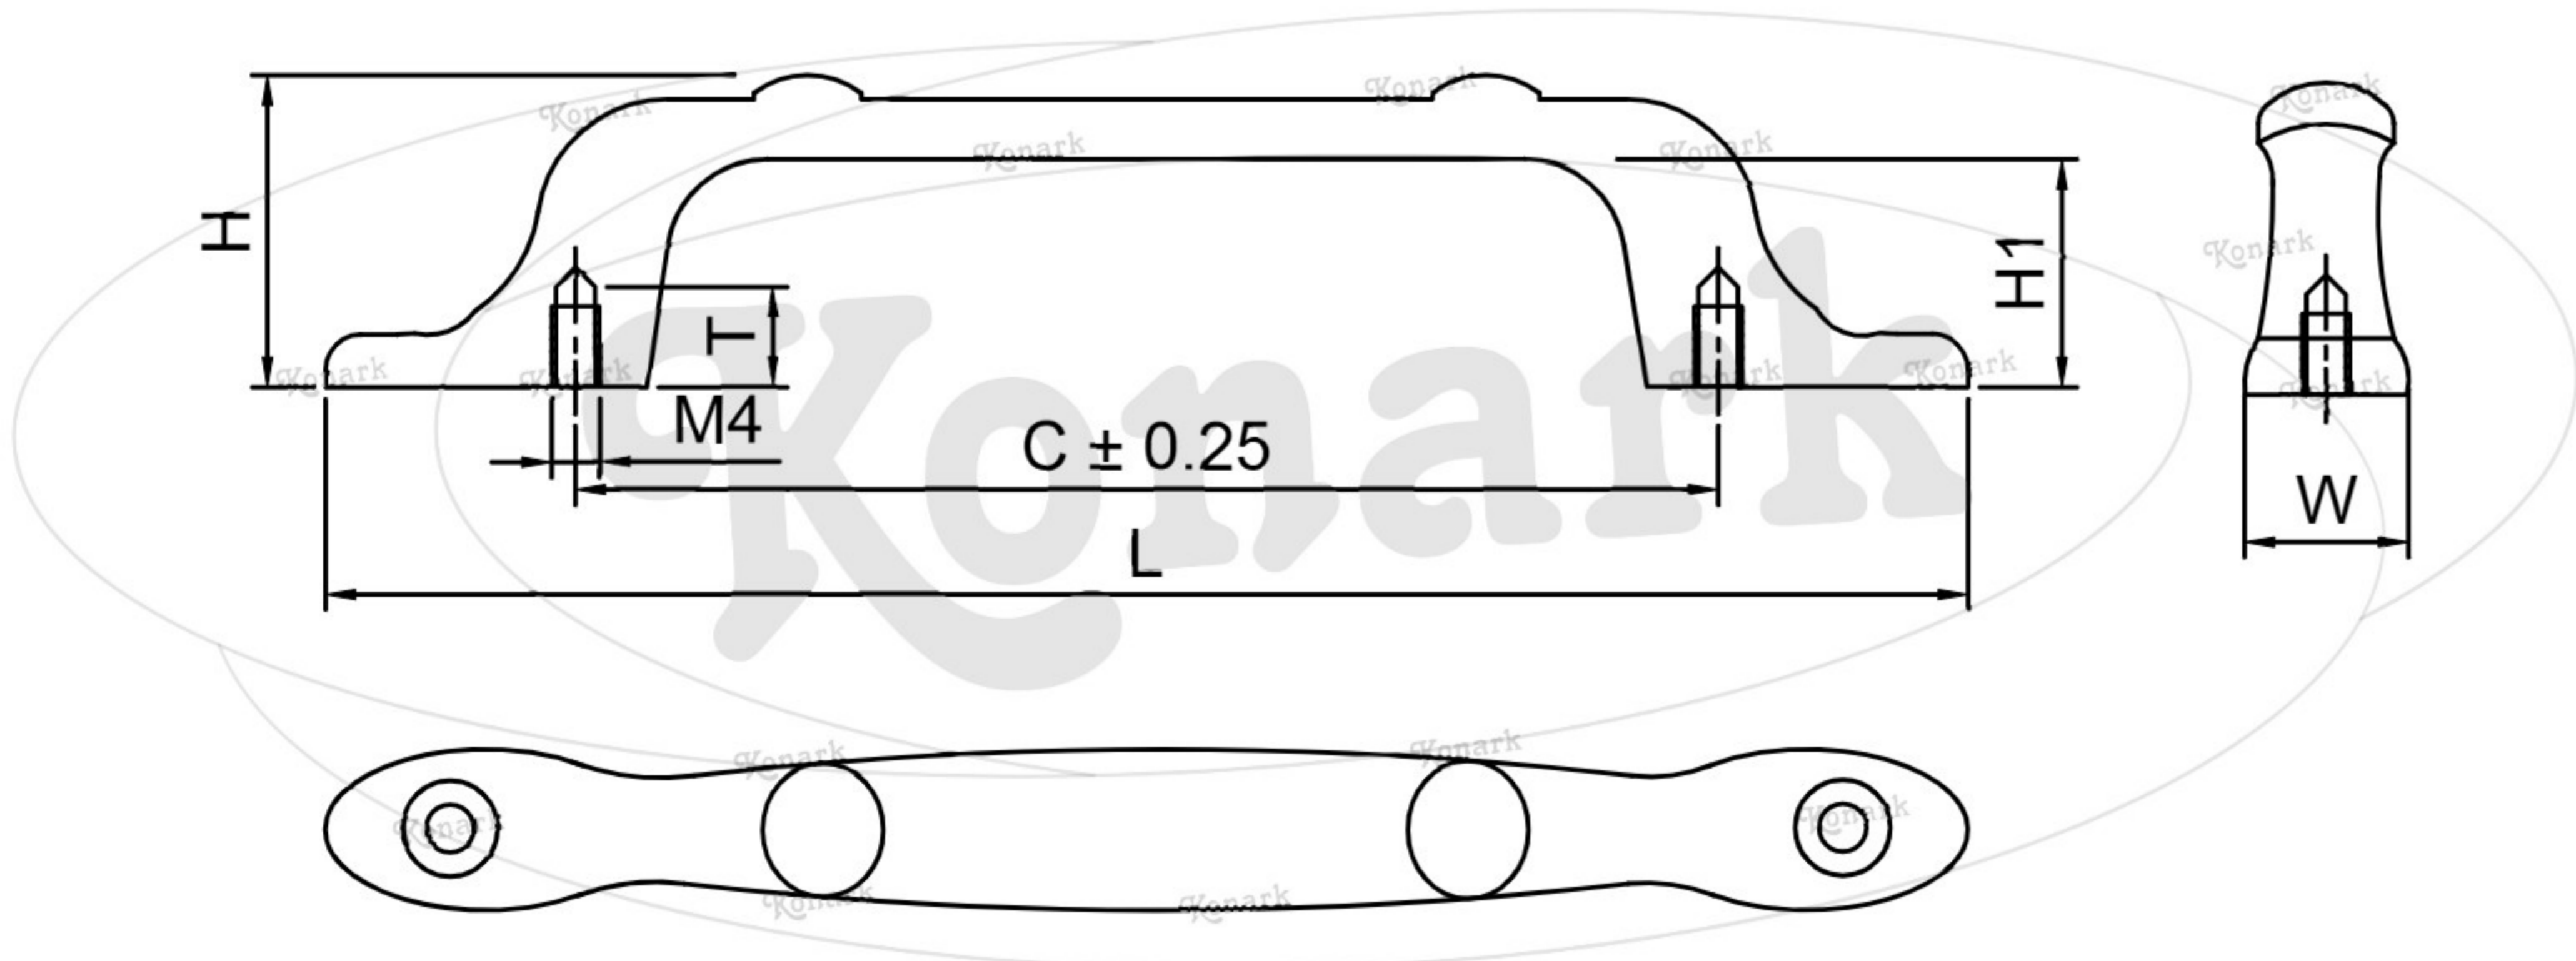

Model : KFH-129

Finish	Size	Product Code	C	L	H	W	H1	T
MT	64mm	KFH-129 64	64	105	25	13	18	
CP	96mm	KFH-129 96	96	137	26	13	18	
SP	128mm	KFH-129 128	128	186	28	15	19	
MC	160mm	KFH-129 160	160	230	30	16	21	
BM								
RG								
BA								
CA								