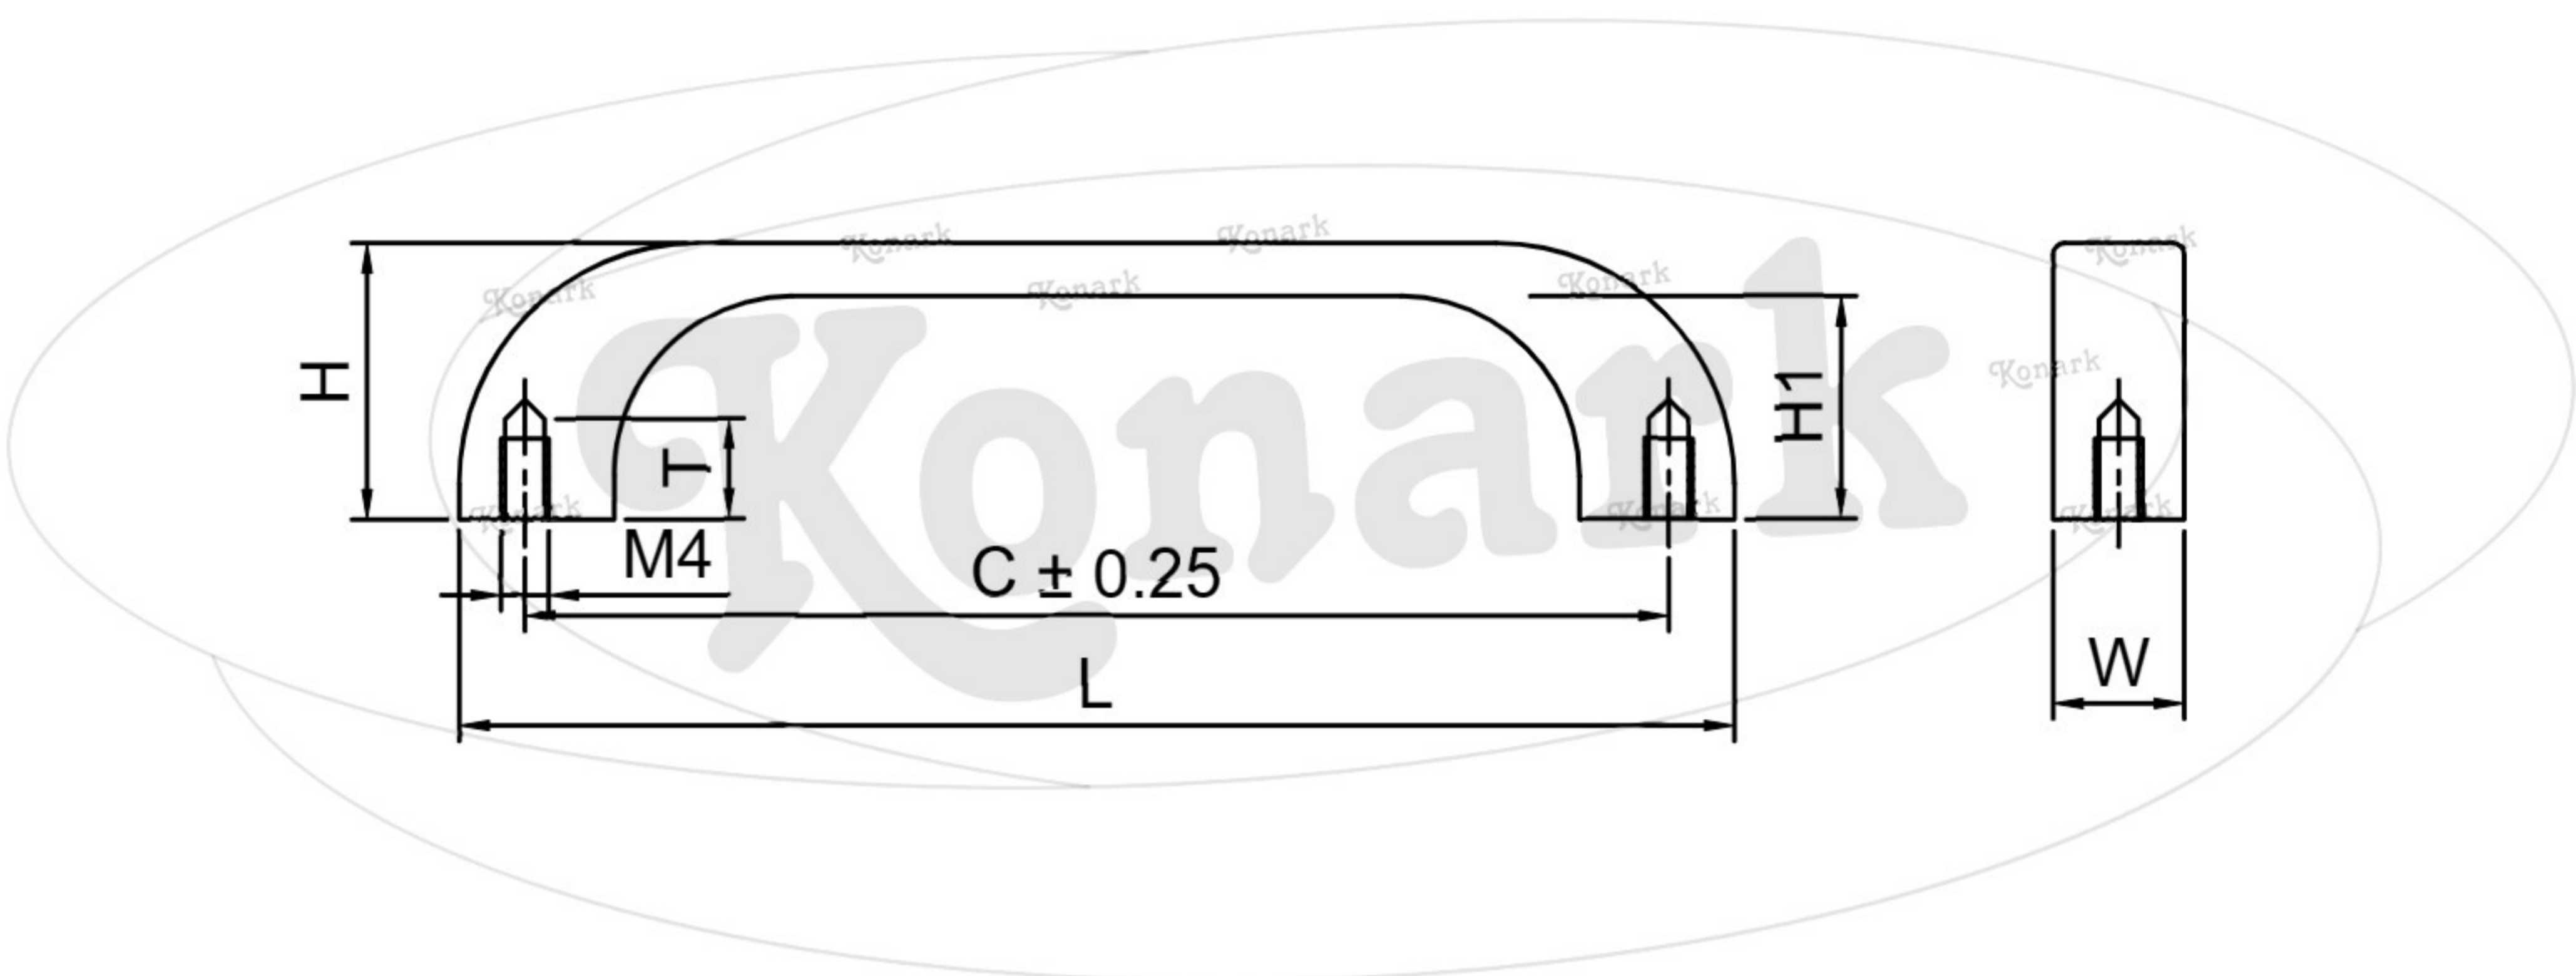

Model : KFH-131

Finish	Size	Product Code	C	L	H	W	H1	T
MT CP SP MC BM RG BA CA	96mm	KFH-131 96	96	108	23	12	19	6

FINISH:

MT	CP	SP	MC	BM	RG	BA	CA
							
Matt	Chrome	Satin	Matt Chrome	Black Matt	Rose Gold	Brass Antique	Copper Antique