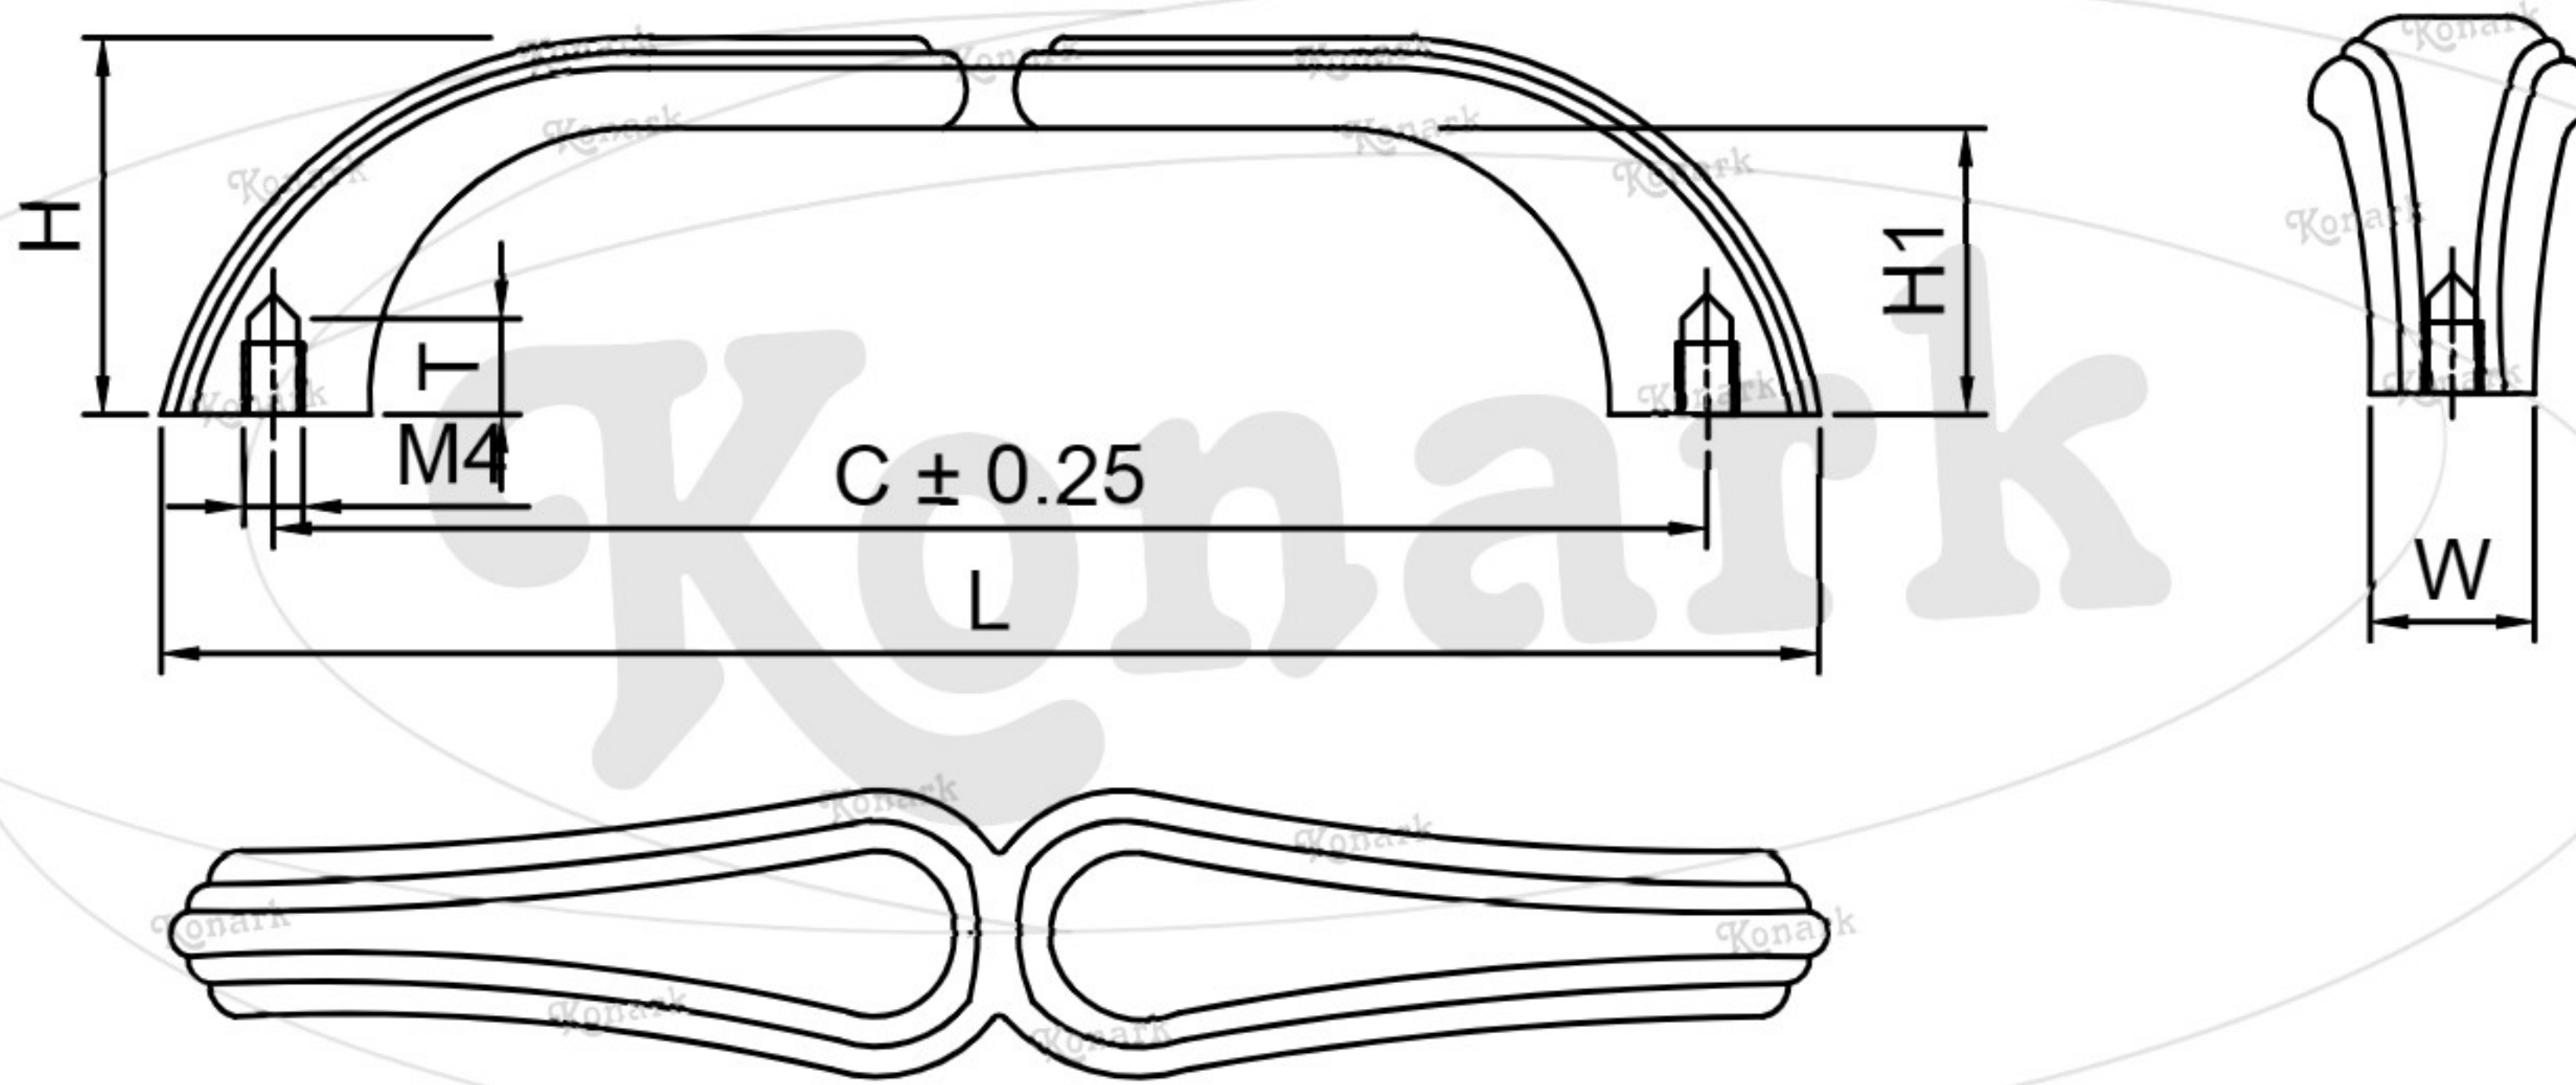

Model : KFH-133

| Finish | Size | Product Code | C | L | H | W | H1 | T |
|--|------|--------------|----|-----|----|----|----|---|
| MT CP SP MC BM RG BA CA | 96mm | KFH-133 96 | 96 | 112 | 26 | 11 | 19 | 6 |