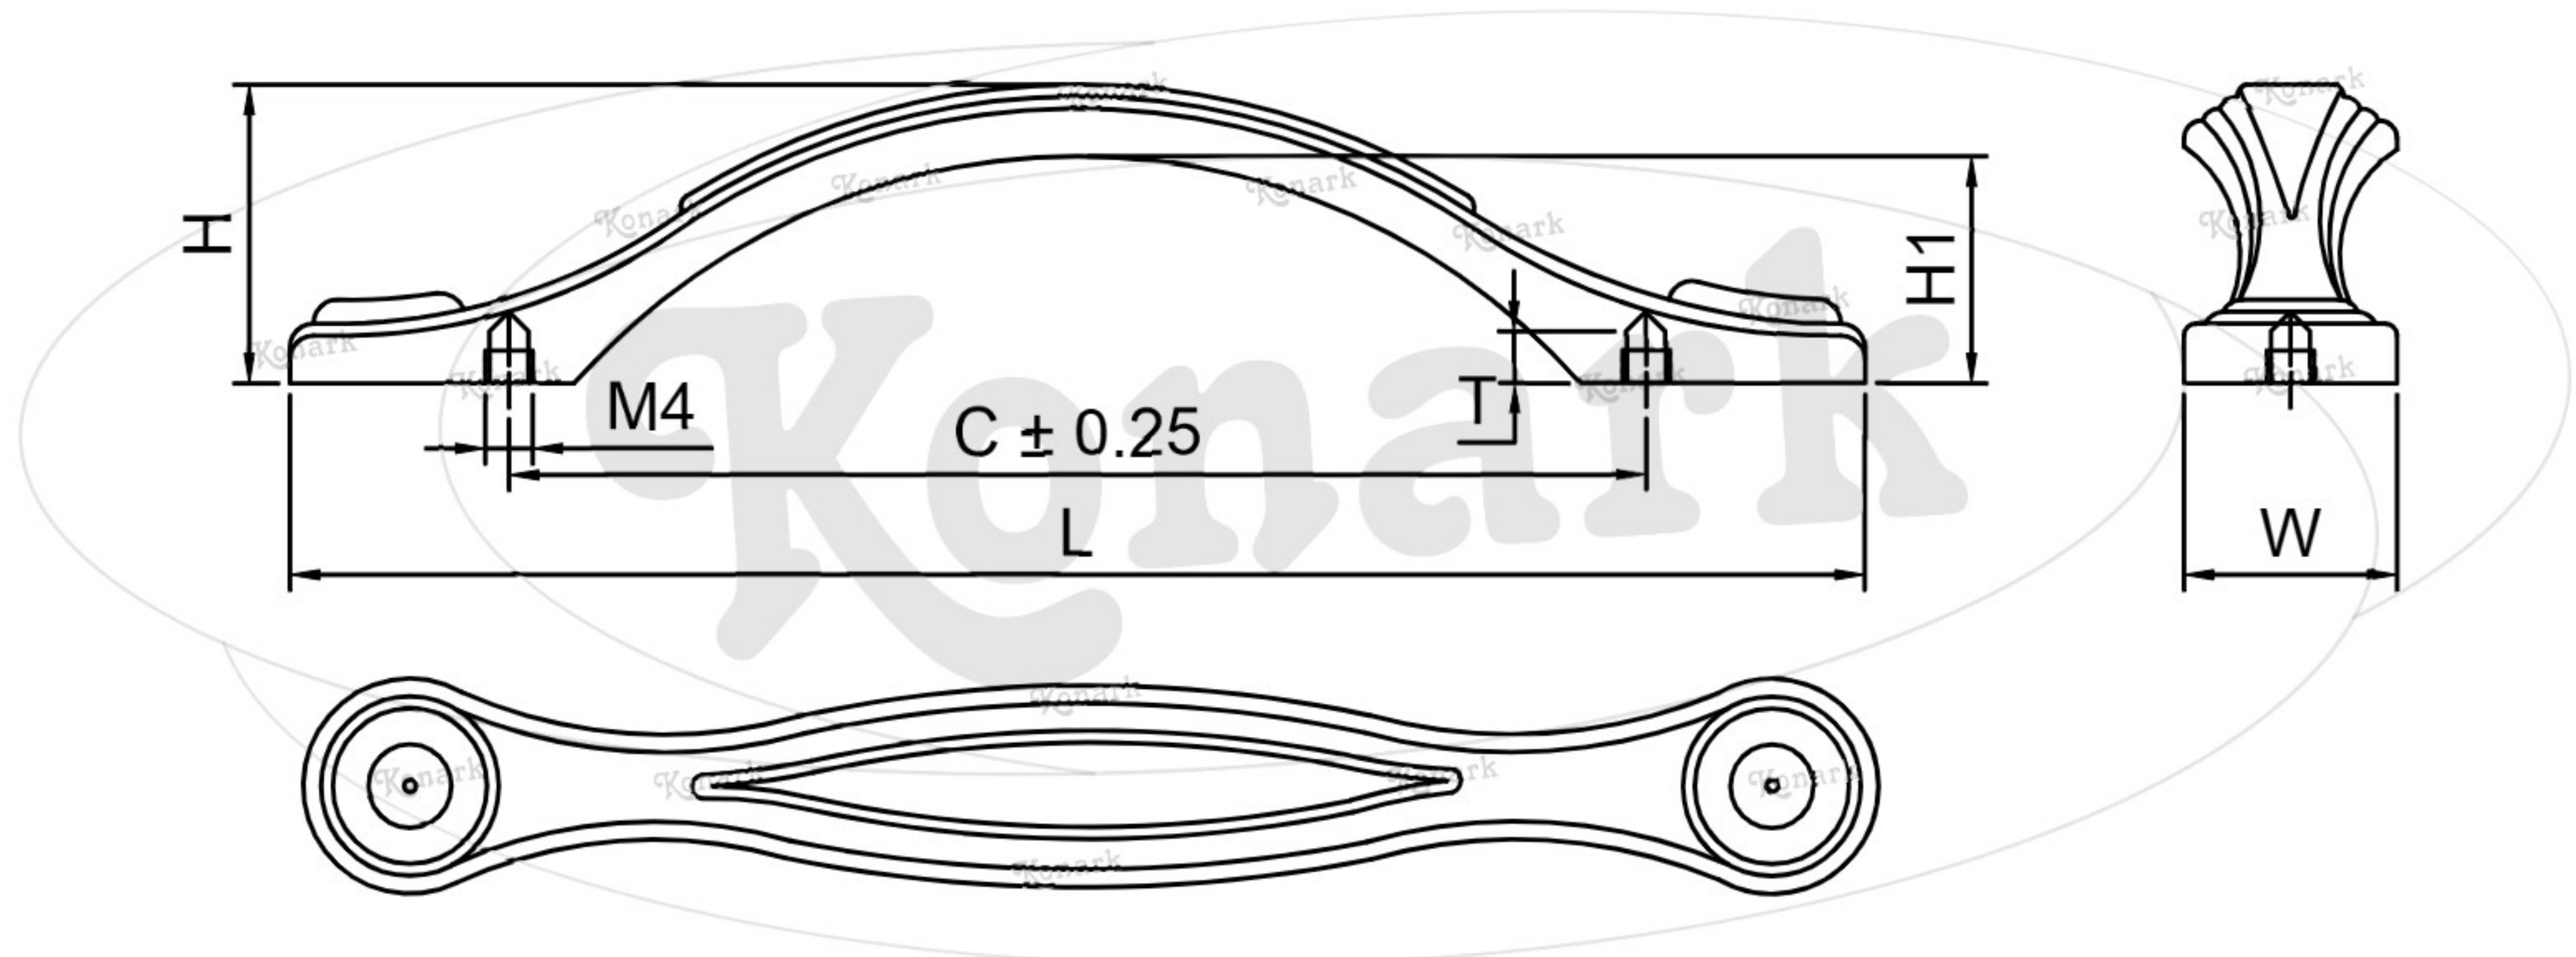

Model : KFH-135

Finish	Size	Product Code	C	L	H	W	H1	T
MT	96mm	KFH-135 96	96	133	26	18	20	5
CP								
SP								
MC								
BM								
RG								
BA								
CA								

FINISH:

MT	CP	SP	MC	BM	RG	BA	CA
							
Matt	Chrome	Satin	Matt Chrome	Black Matt	Rose Gold	Brass Antique	Copper Antique