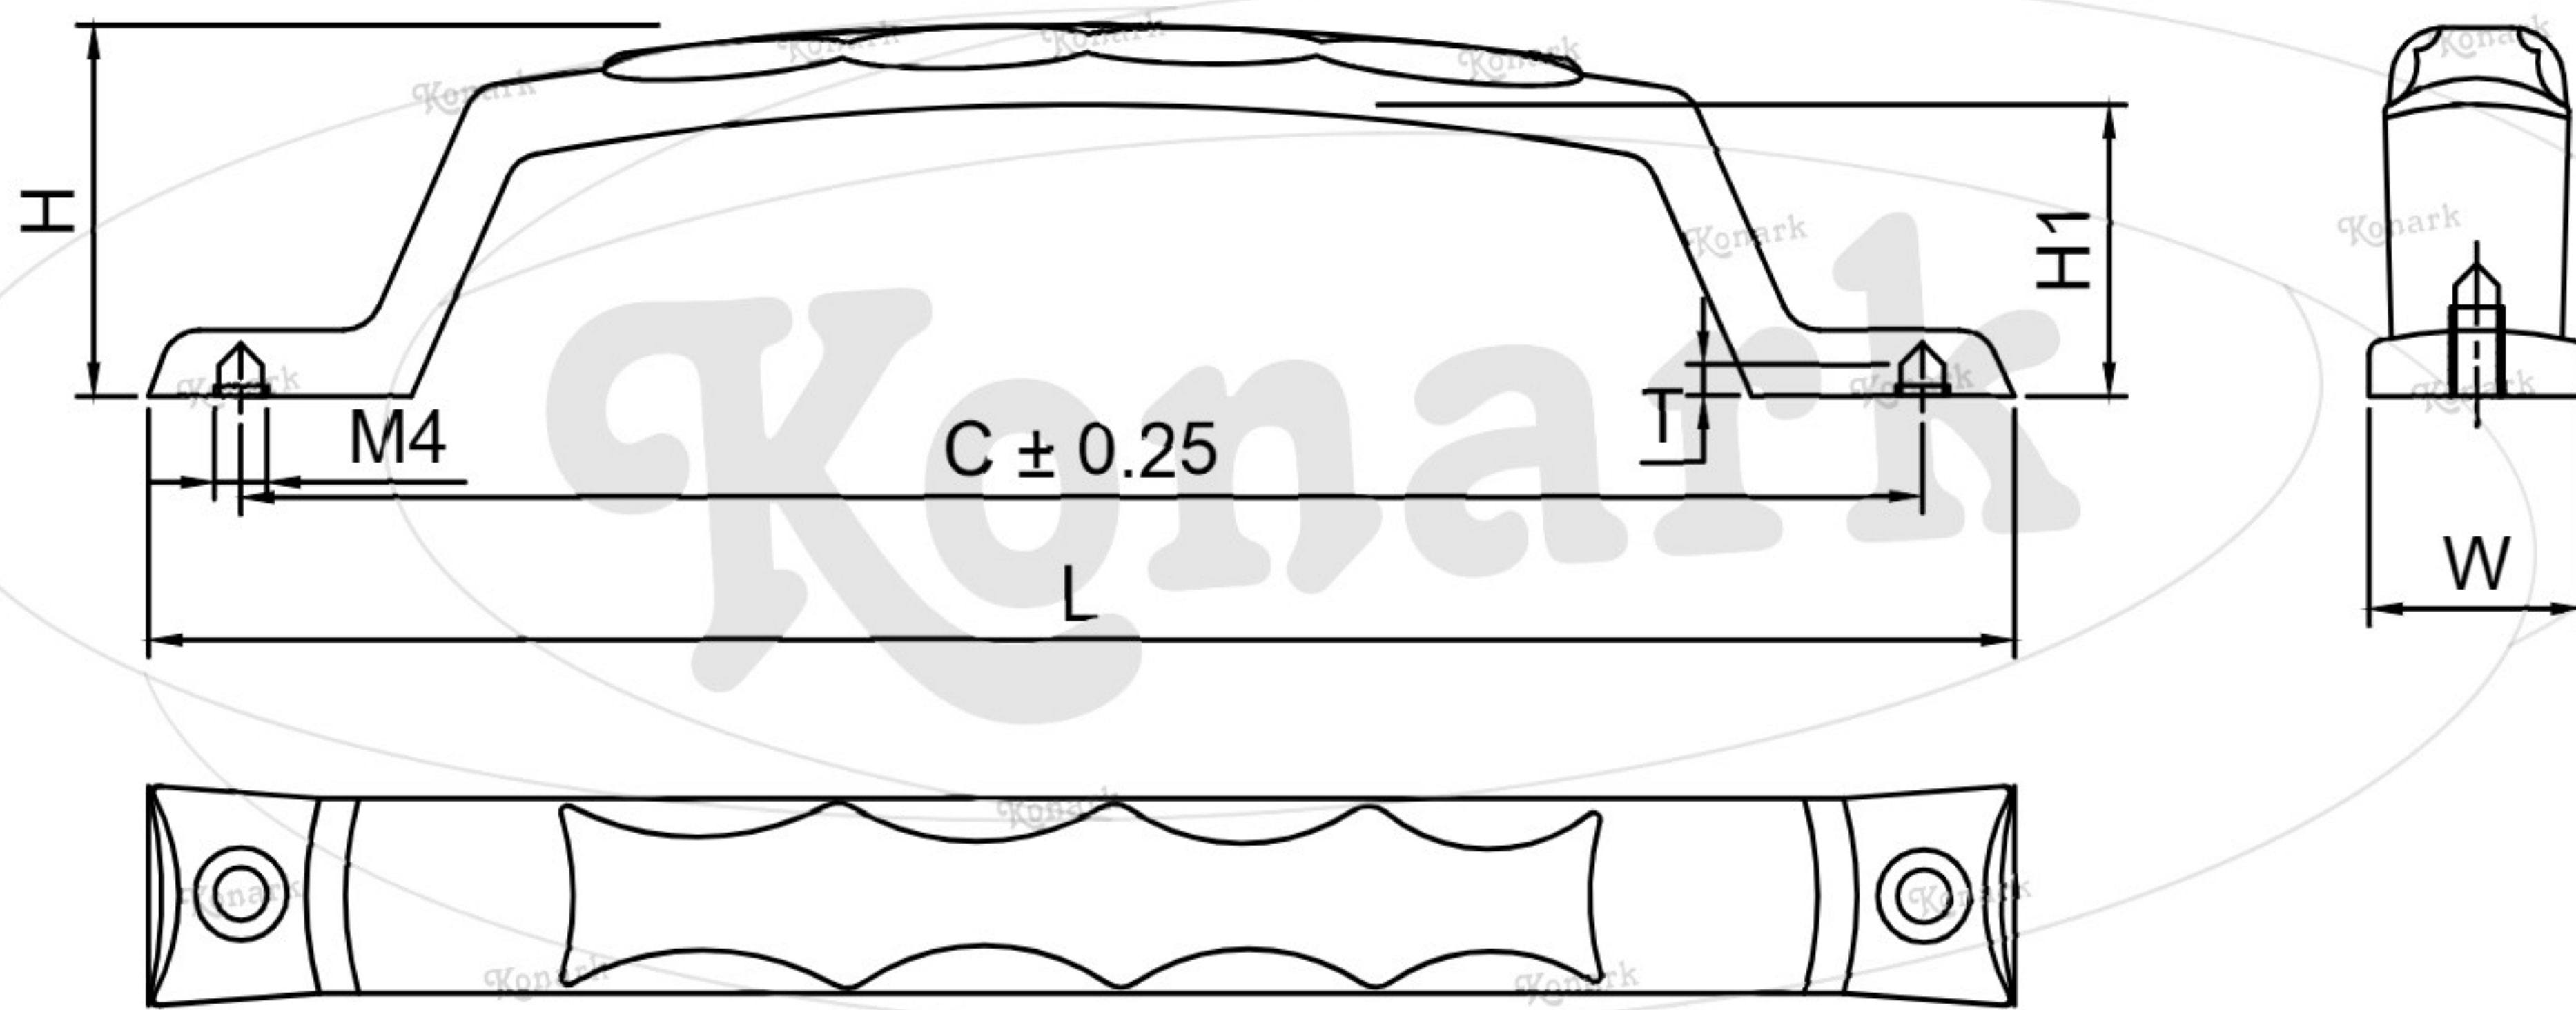

Model : KFH-136

Finish	Size	Product Code	C	L	H	W	H1	T
MT CP SP MC BM RG BA CA	64mm	KFH-136 64	64	110	26	15	20	
	96mm	KFH-136 96	96	142	26	16	20	
	128mm	KFH-136 128	128	175	29	18	23	