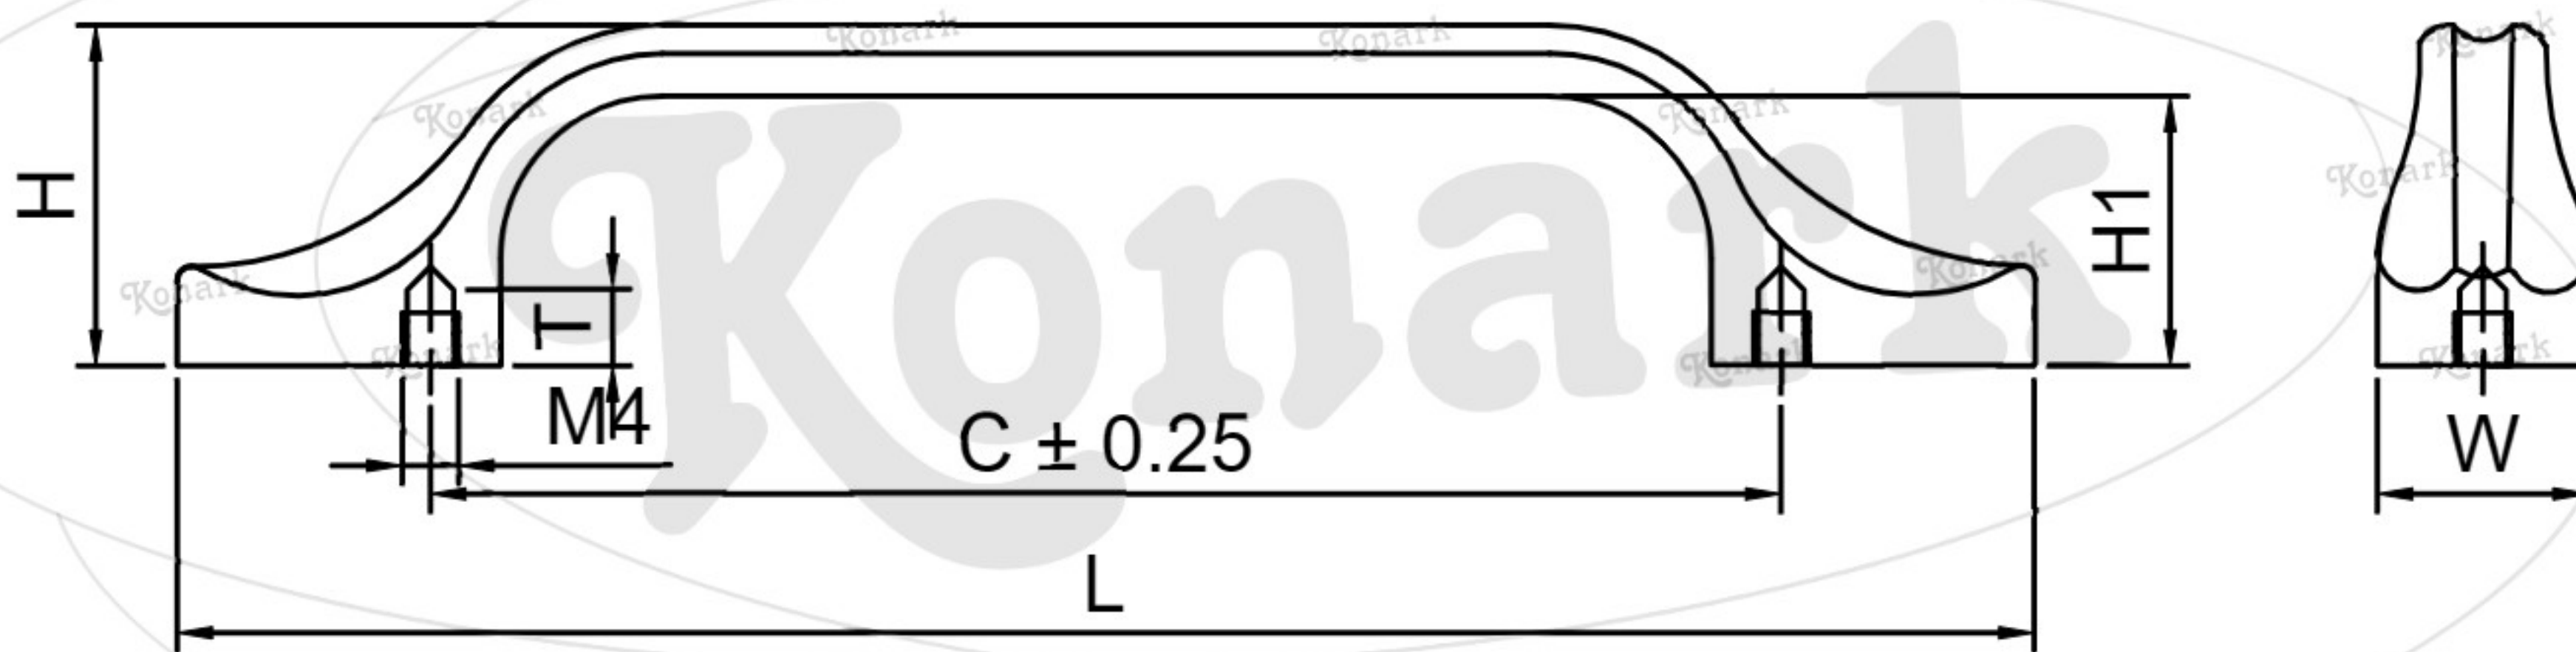

Model : KFH-137

Finish	Size	Product Code	C	L	H	W	H1	T
MT CP SP MC BM RG BA CA	96mm	KFH-137 96	96	132	25	16	20	5

FINISH:

MT	CP	SP	MC	BM	RG	BA	CA
							
Matt	Chrome	Satin	Matt Chrome	Black Matt	Rose Gold	Brass Antique	Copper Antique