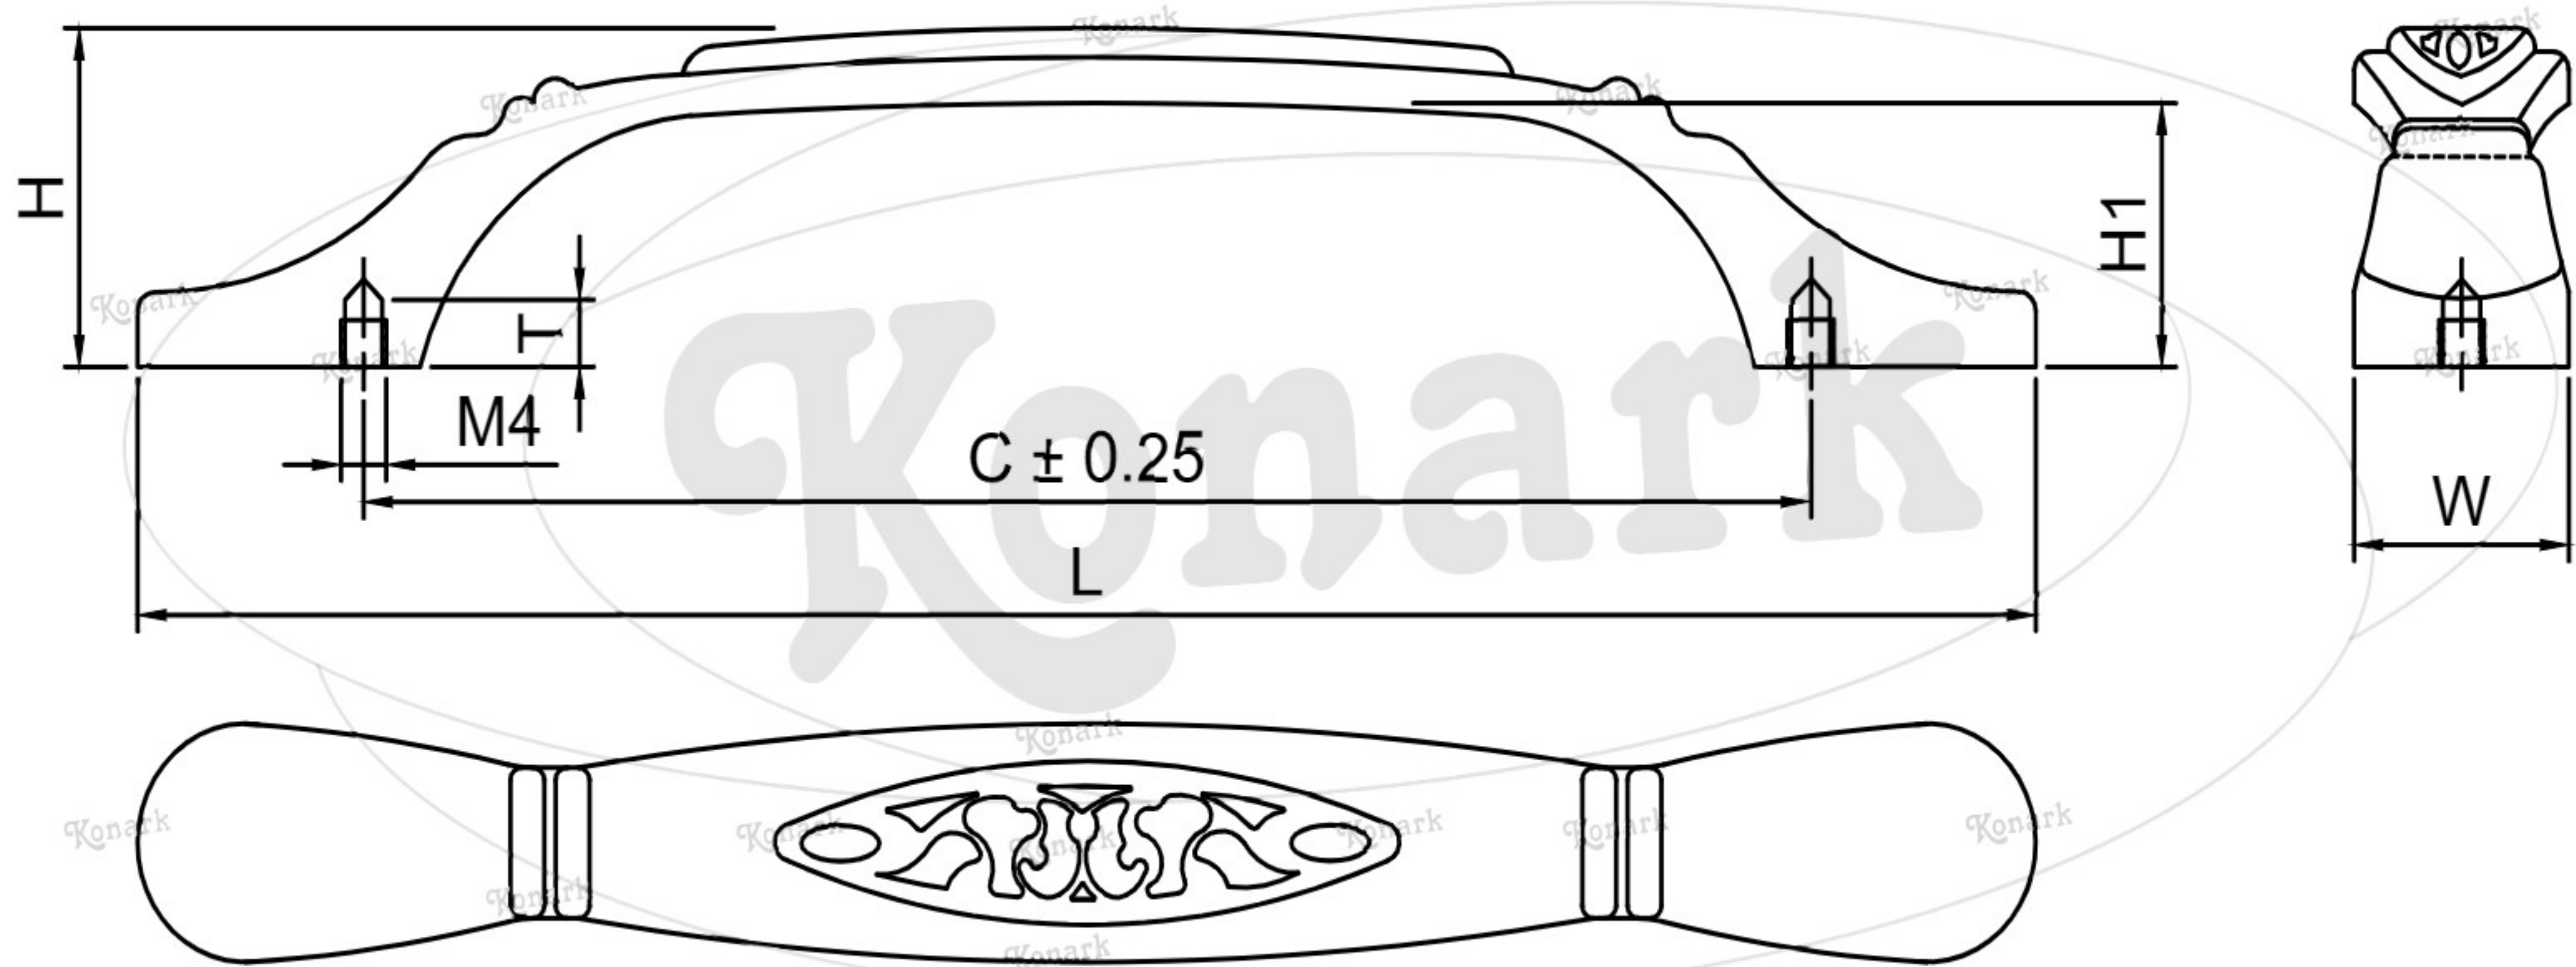

Model : KFH-138

Finish	Size	Product Code	C	L	H	W	H1	T
MT	128mm	KFH-138 128	128	168	27	19	21	5
CP	160mm	KFH-138 160	160	168	25	21	19	5
SP								
MC								
BM								
RG								
BA								
CA								

FINISH: