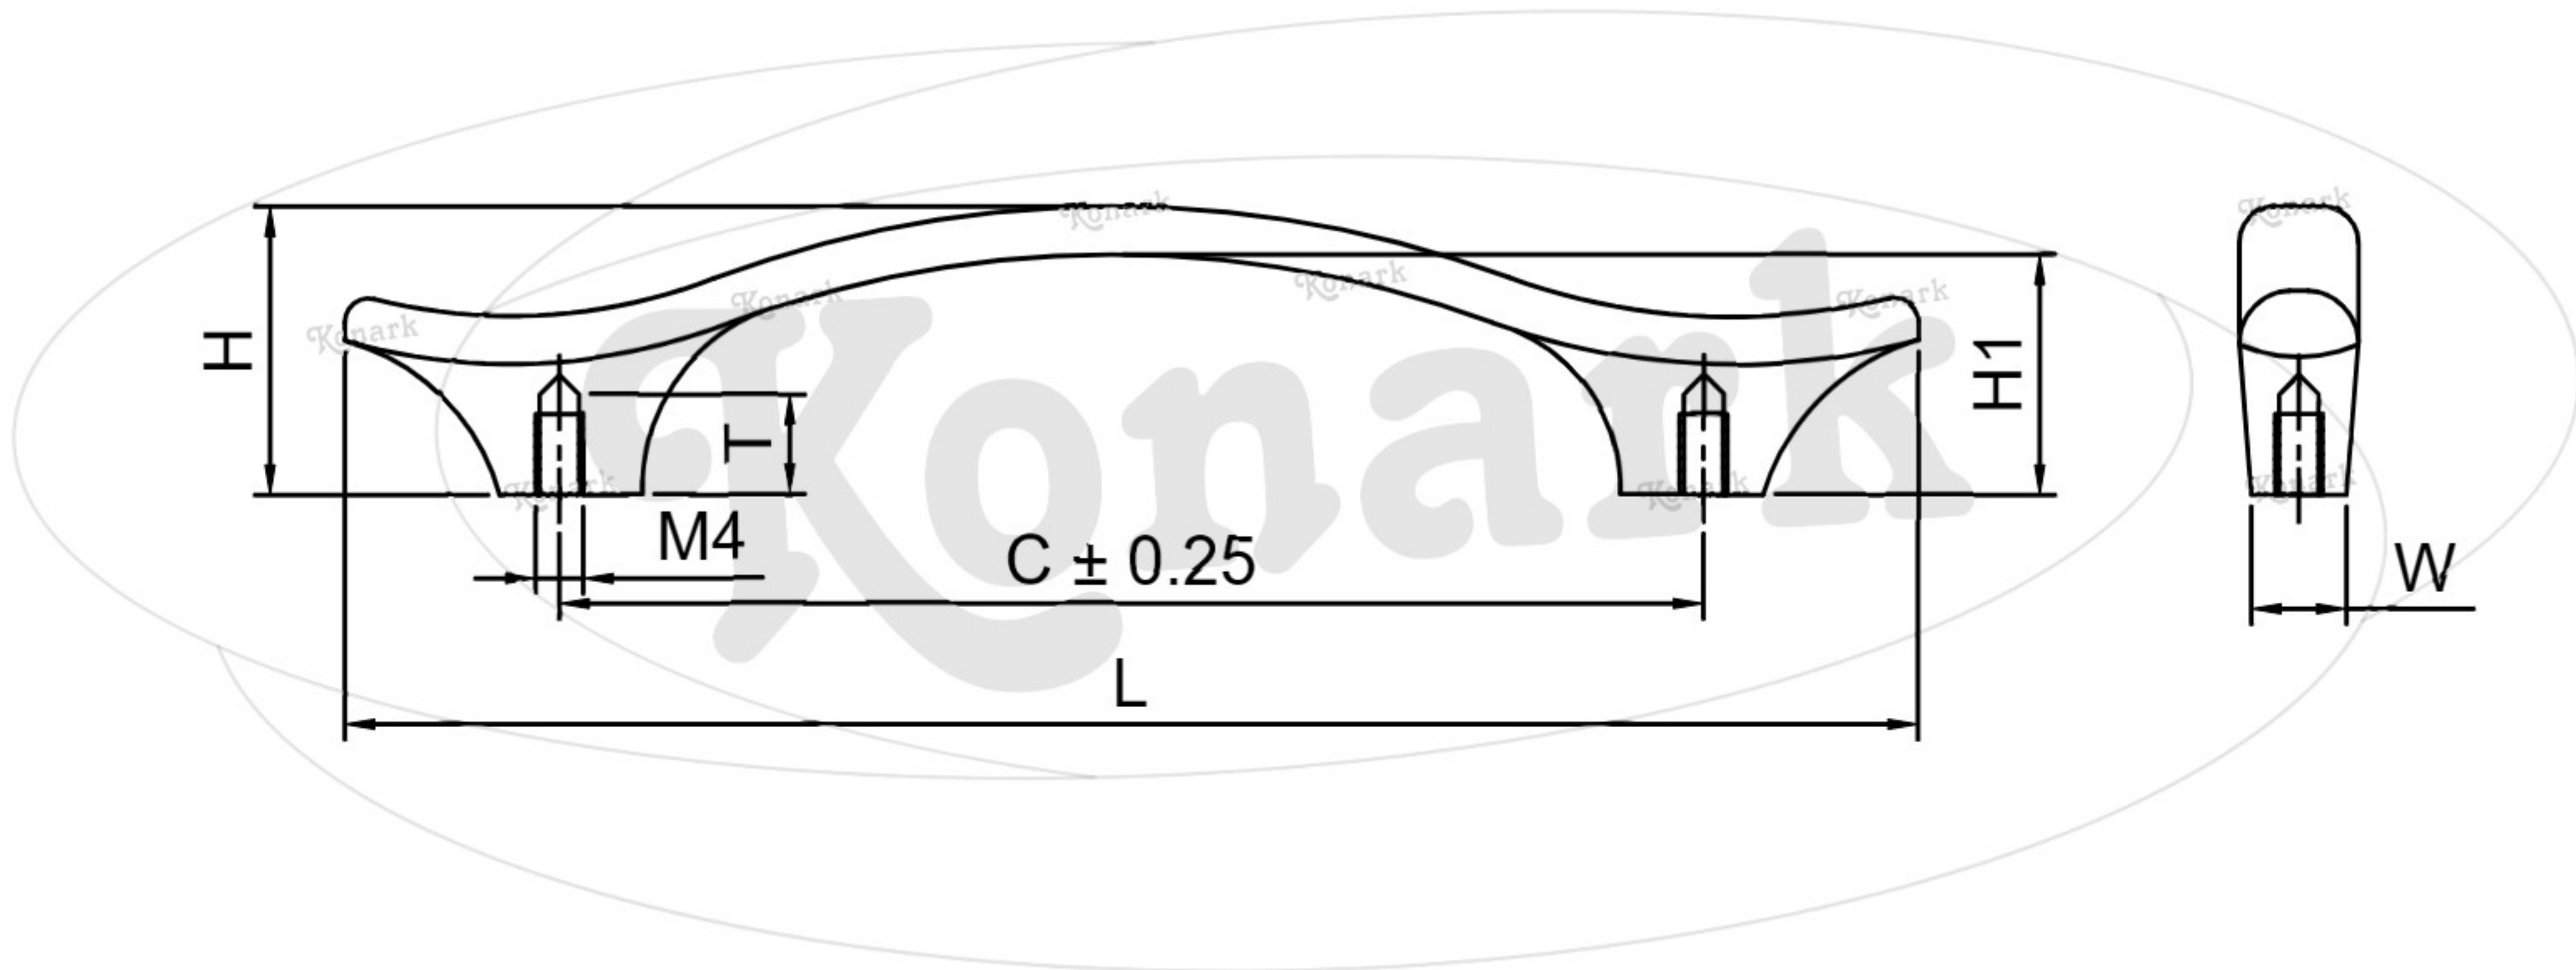

Model : KFH-139

| Finish | Size | Product Code | C | L | H | W | H1 | T |
|--------|------|--------------|----|-----|----|---|----|---|
| MT | 96mm | KFH-139 96 | 96 | 132 | 24 | 8 | 20 | 6 |
| CP | | | | | | | | |
| SP | | | | | | | | |
| MC | | | | | | | | |
| BM | | | | | | | | |
| RG | | | | | | | | |
| BA | | | | | | | | |
| CA | | | | | | | | |