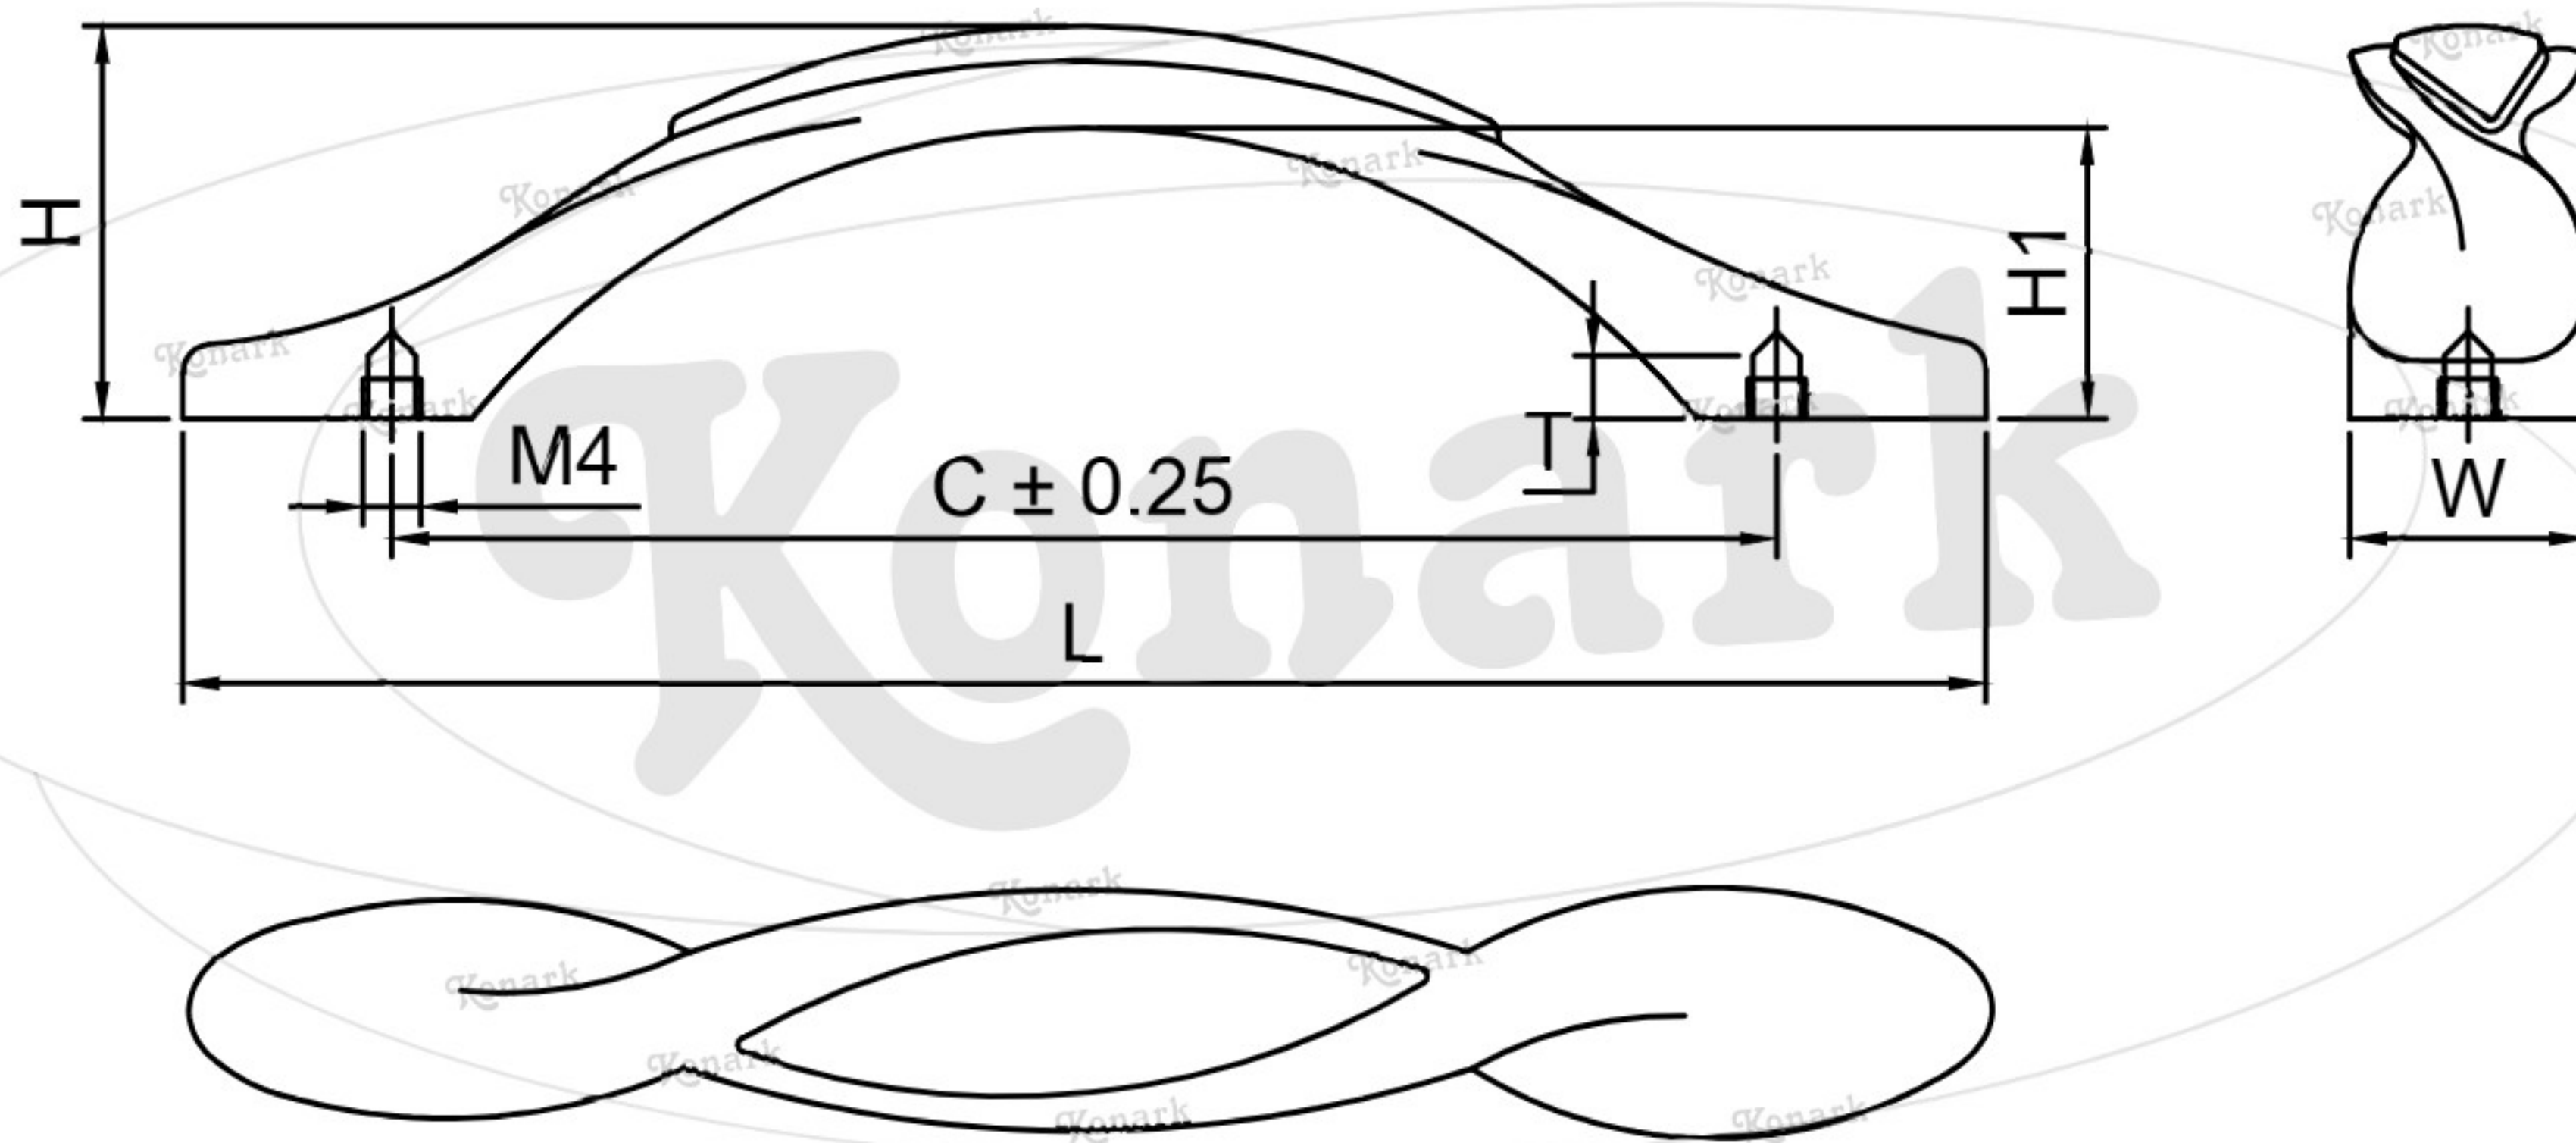

Model : KFH-140

Finish	Size	Product Code	C	L	H	W	H1	T
MT CP SP MC BM RG BA CA	96mm	KFH-140 96	96	125	27	16	20	6