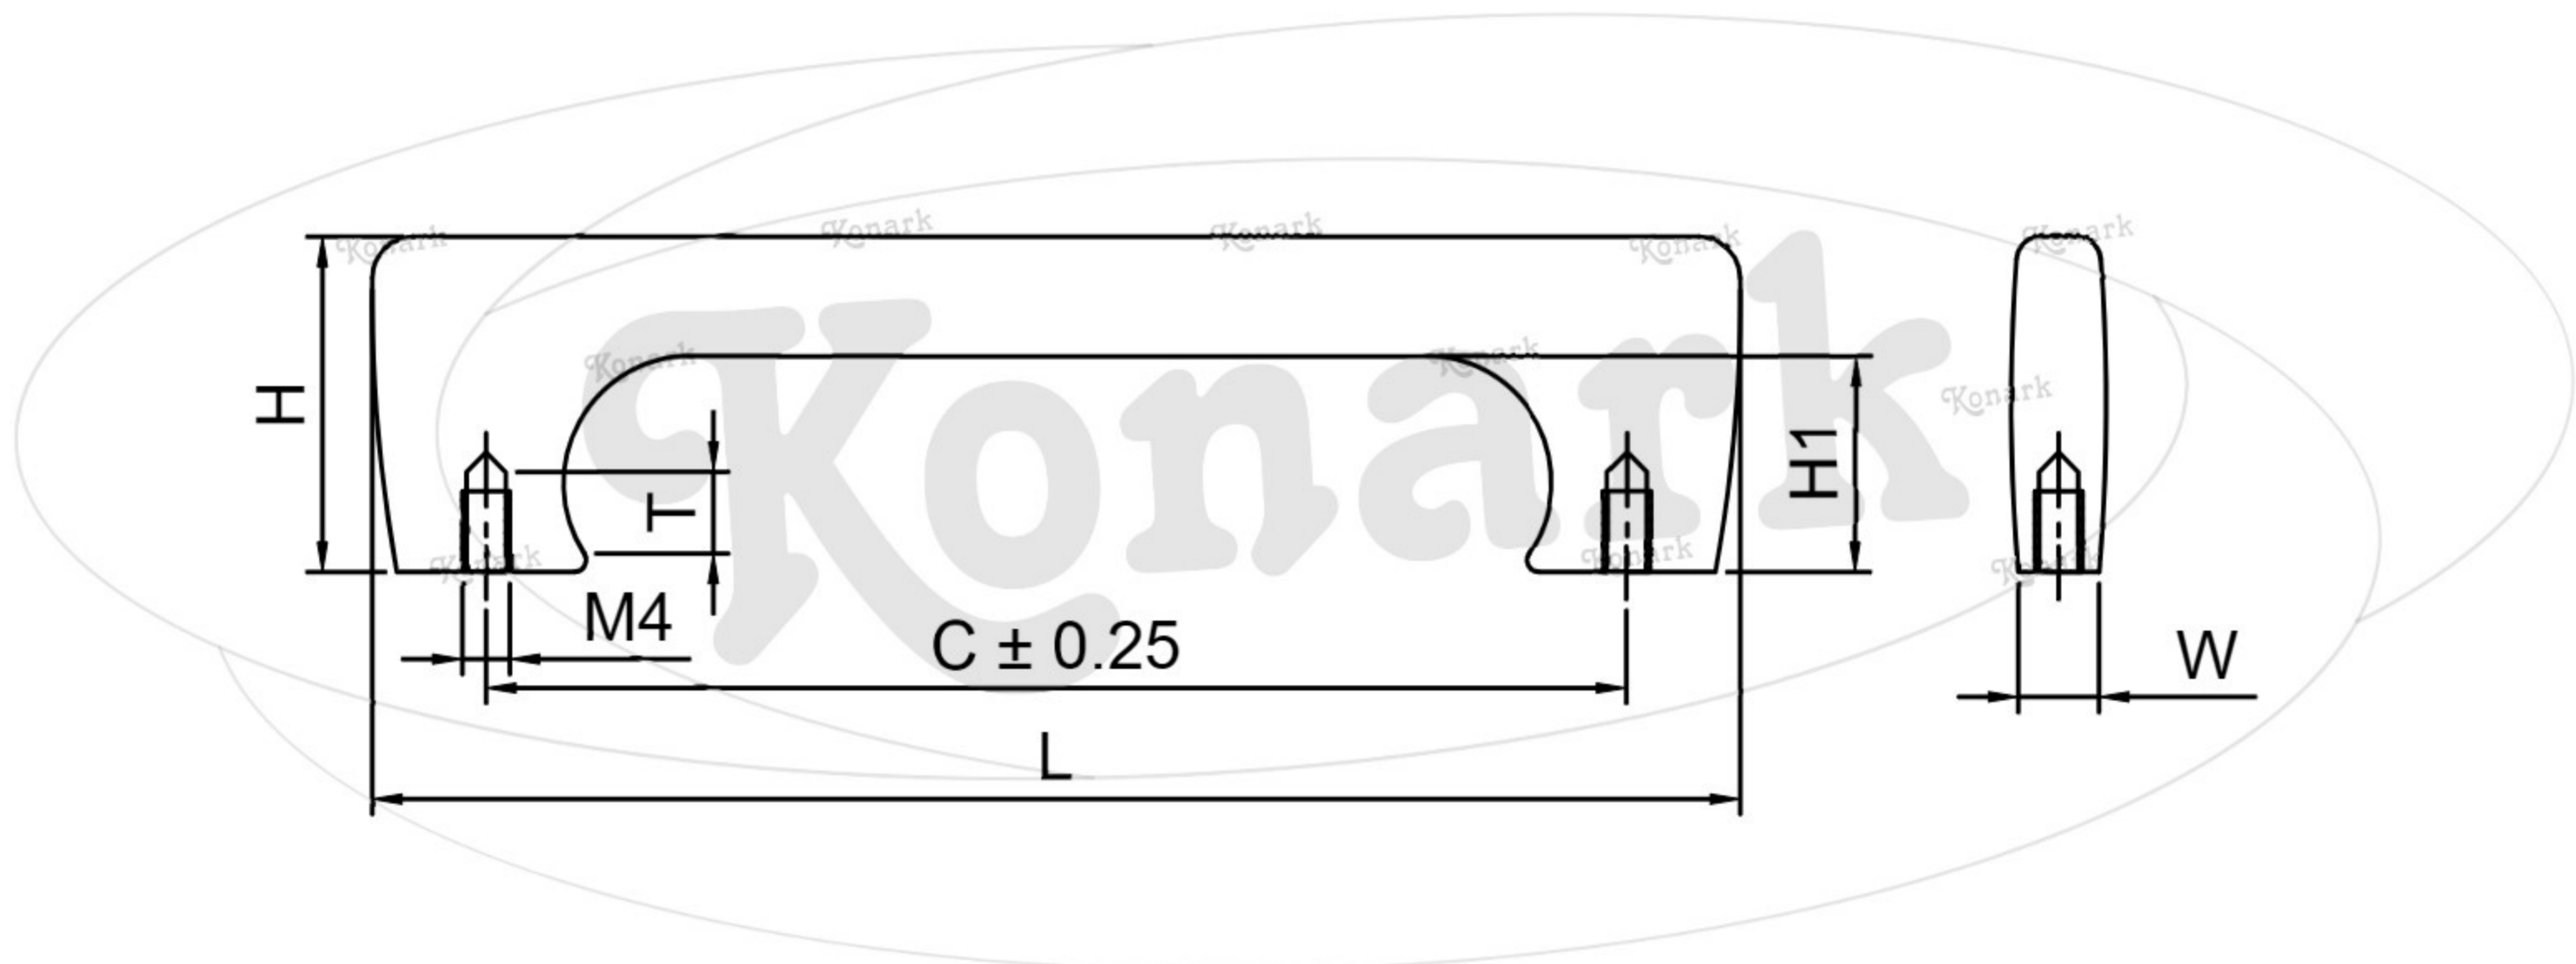

Model : KFH-143

Finish	Size	Product Code	C	L	H	W	H1	T
MT	96mm	KFH-143 96	96	115	28	7	20	8
CP								
SP								
MC								
BM								
RG								
BA								
CA								

FINISH:

MT	CP	SP	MC	BM	RG	BA	CA
							
Matt	Chrome	Satin	Matt Chrome	Black Matt	Rose Gold	Brass Antique	Copper Antique