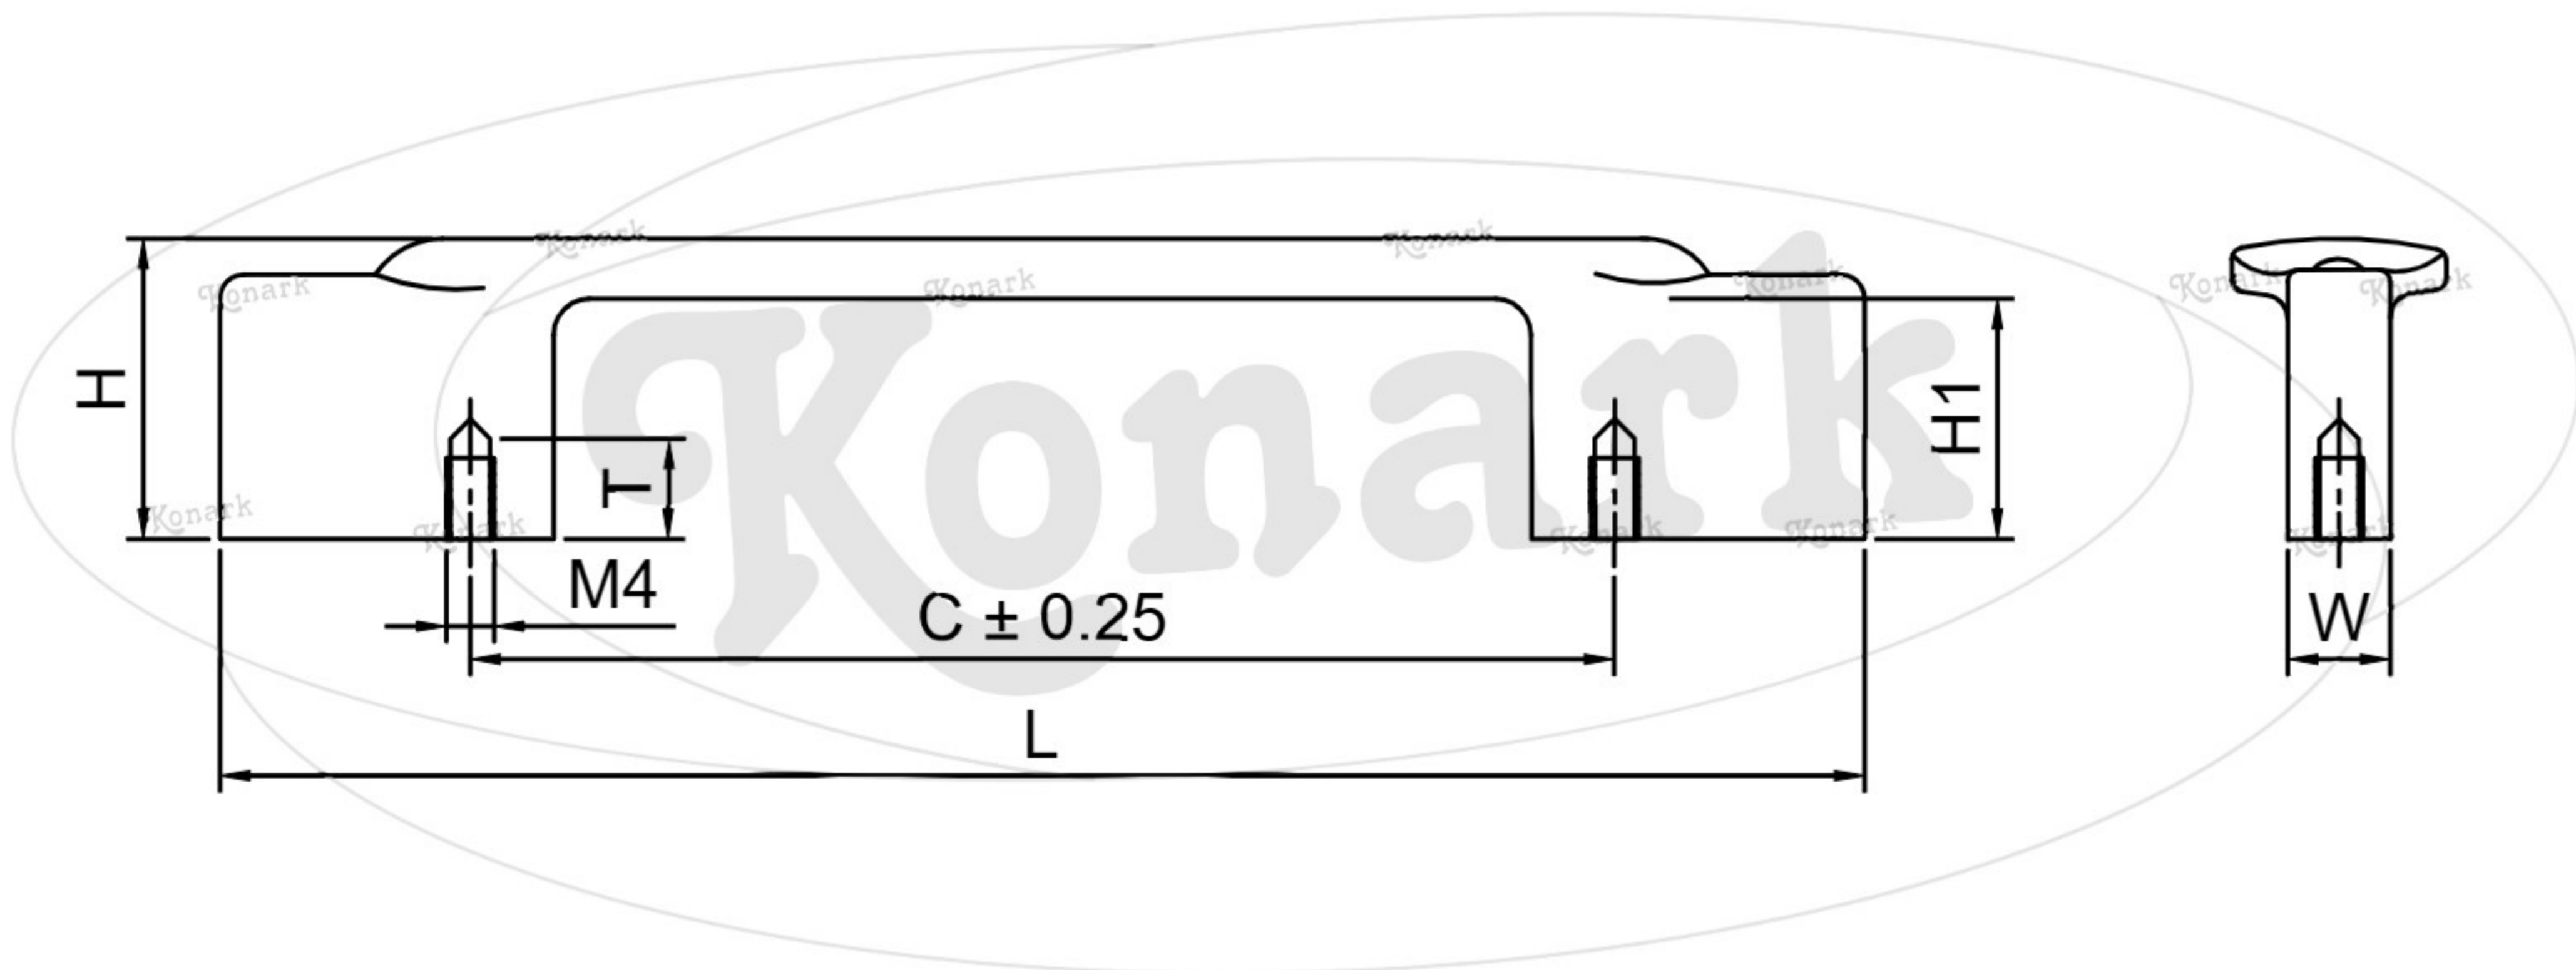

## Model : KFH-145

Finish	Size	Product Code	C	L	H	W	H1	T
MT CP SP MC BM RG BA CA	96mm	KFH-145 96	96	138	25	10	20	6

**FINISH:**

MT	CP	SP	MC	BM	RG	BA	CA
							
Matt	Chrome	Satin	Matt Chrome	Black Matt	Rose Gold	Brass Antique	Copper Antique