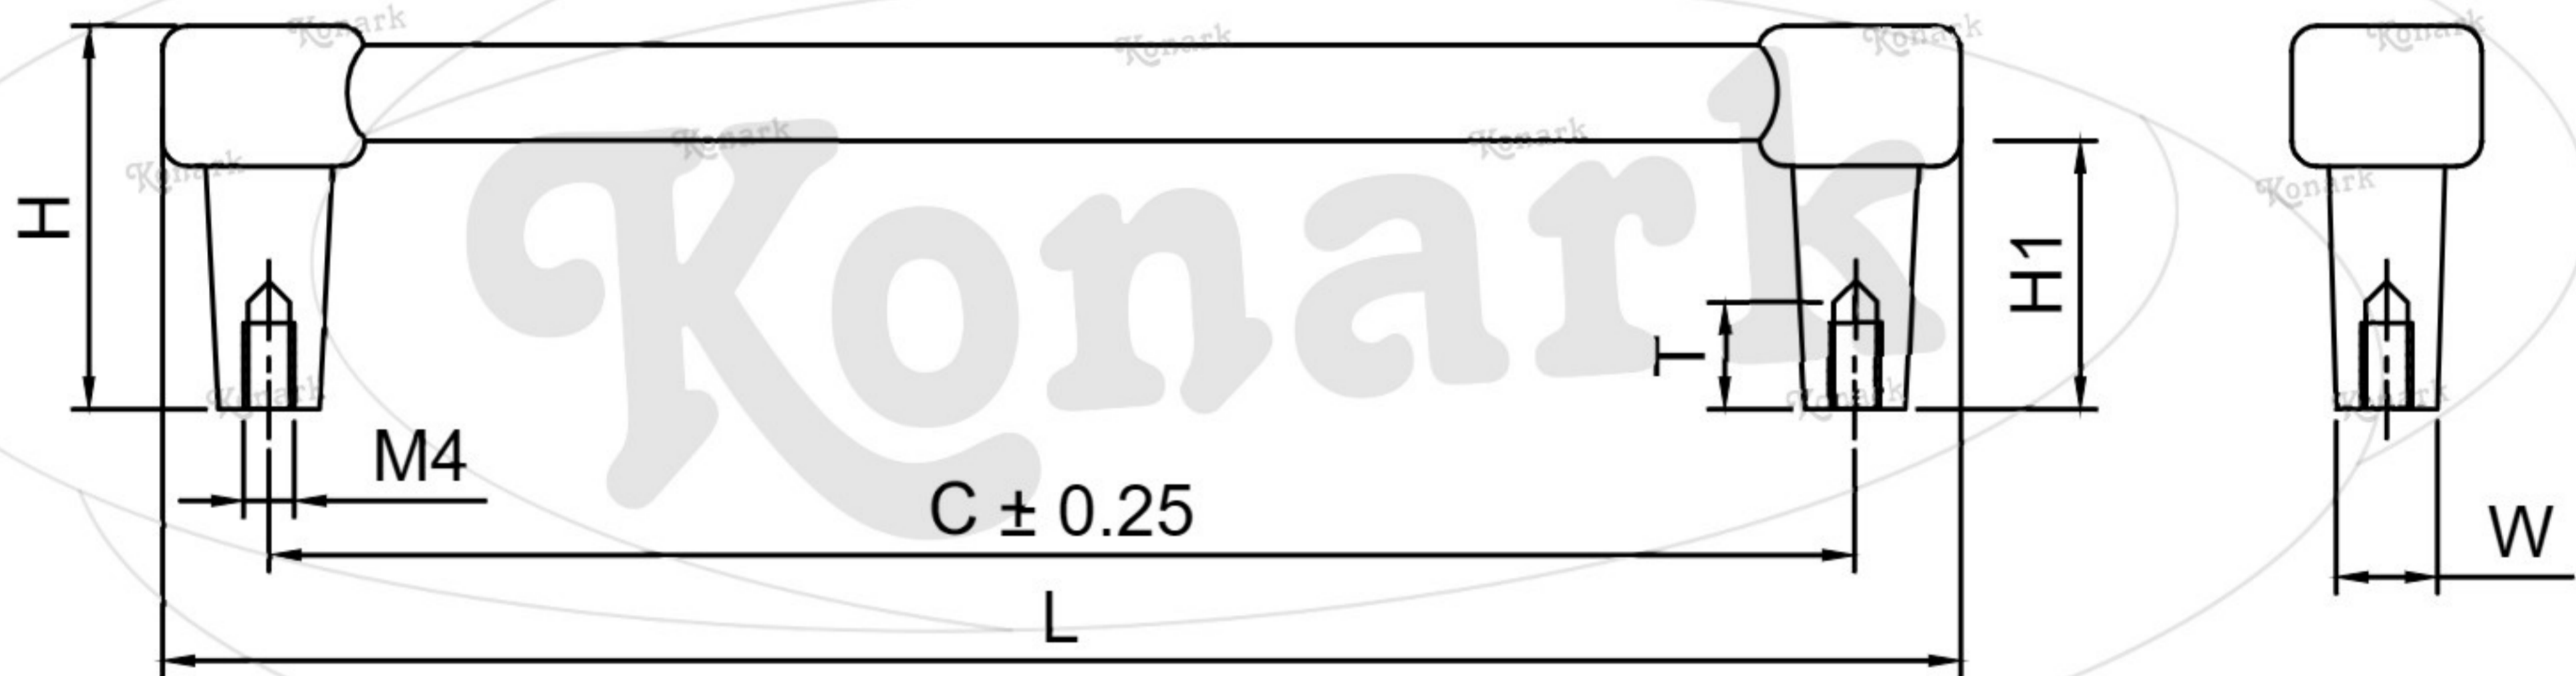

## Model : KFH-147

Finish	Size	Product Code	C	L	H	W	H1	T
MT	96mm	KFH-147 96	96	111	28	8	19	7
CP	128mm	KFH-147 128	128	142	30	8	21	7
SP								
MC								
BM								
RG								
BA								
CA								

**FINISH:**