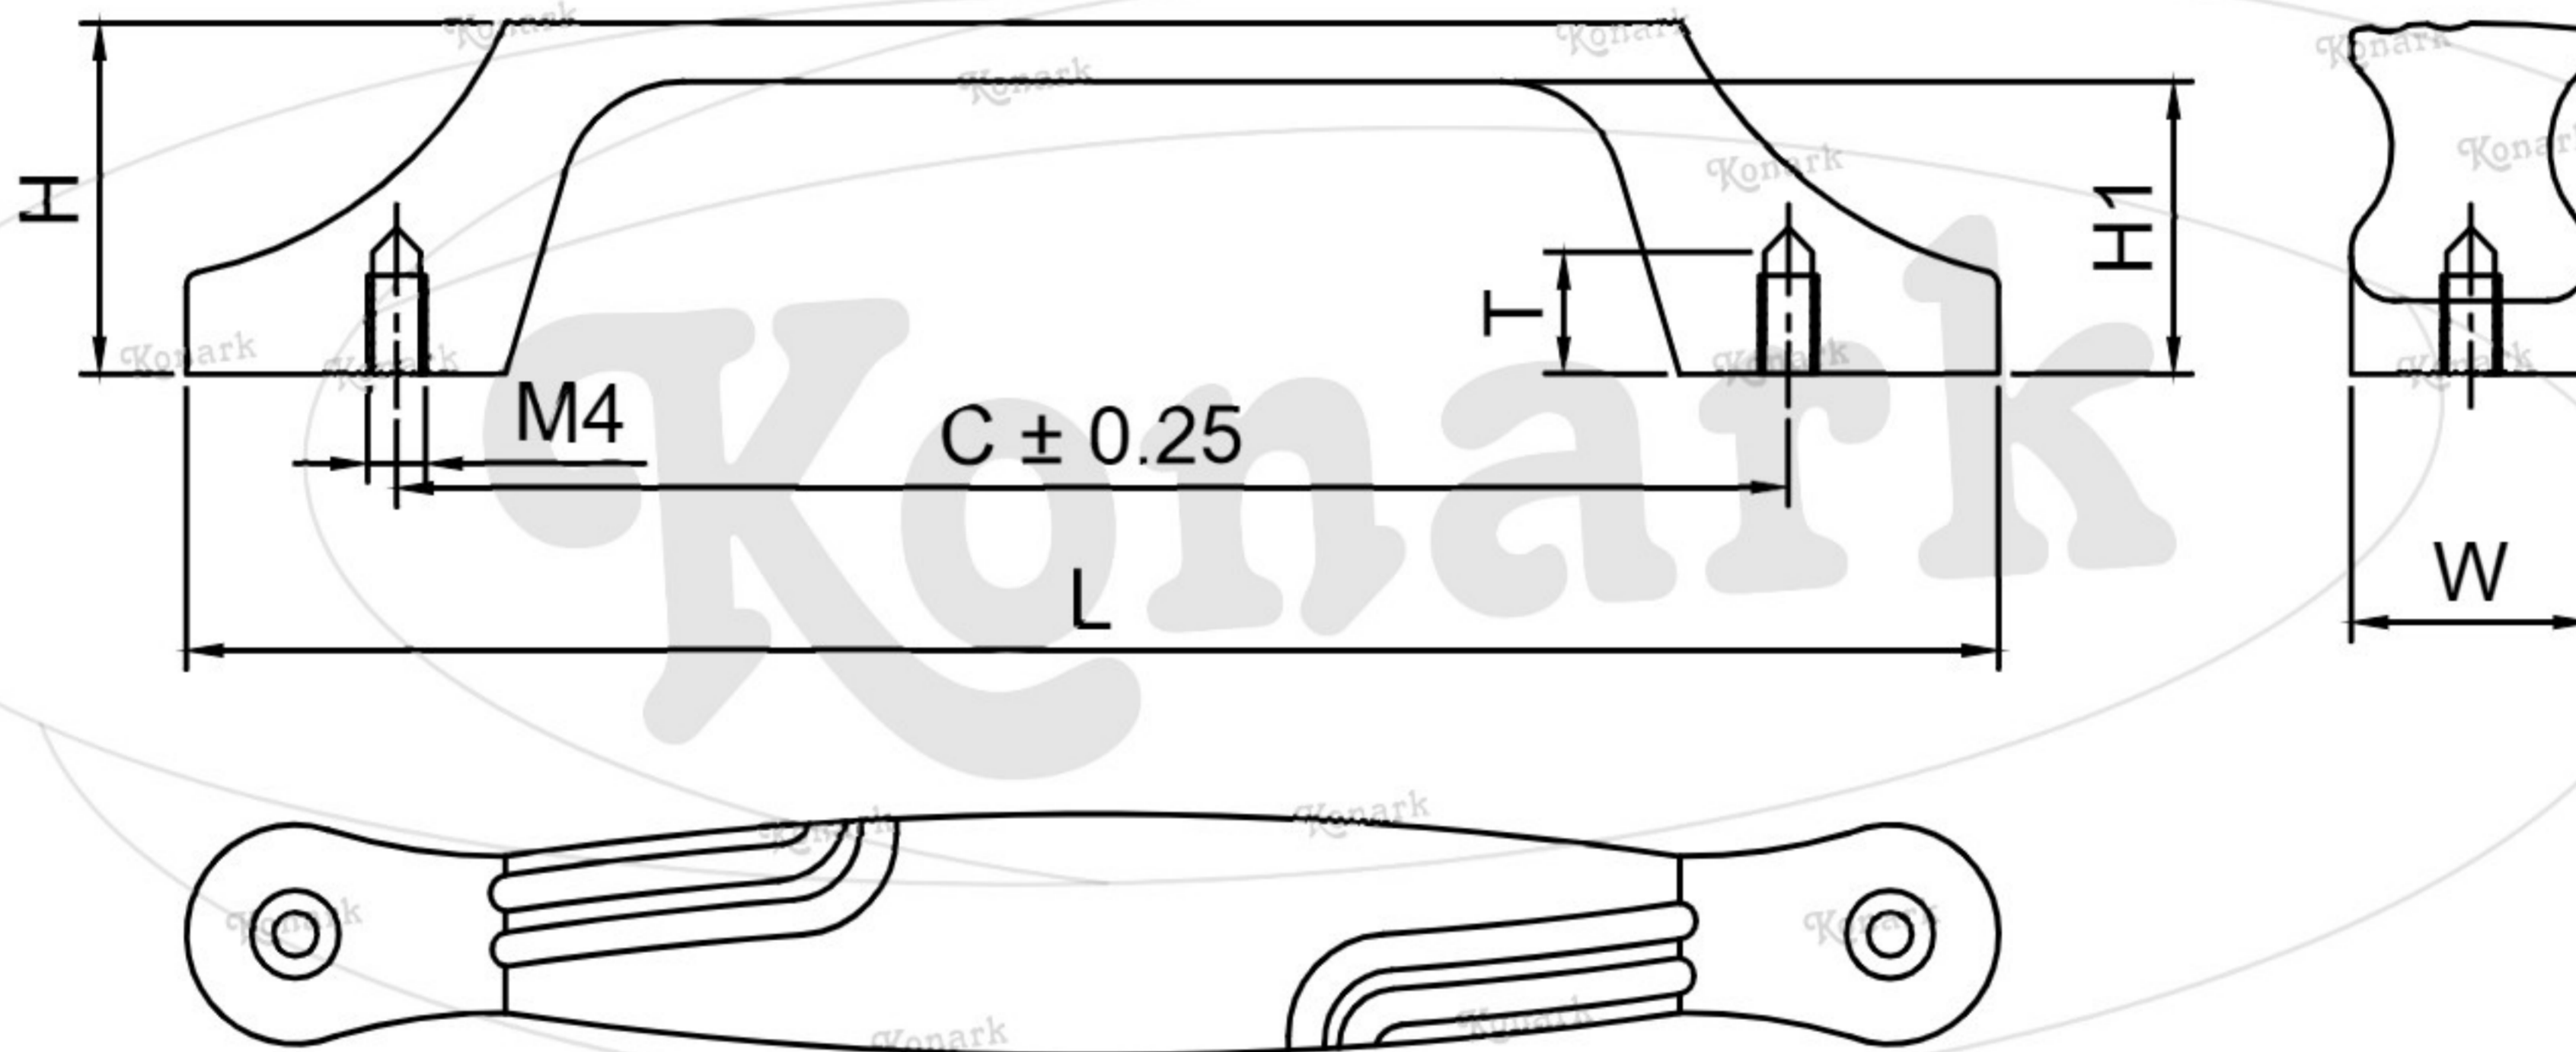

## Model : KFH-148

Finish	Size	Product Code	C	L	H	W	H1	T
MT CP SP MC BM RG BA CA	96mm	KFH-148 96	96	125	24	15	19	5

**FINISH:**

MT	CP	SP	MC	BM	RG	BA	CA
							
Matt	Chrome	Satin	Matt Chrome	Black Matt	Rose Gold	Brass Antique	Copper Antique