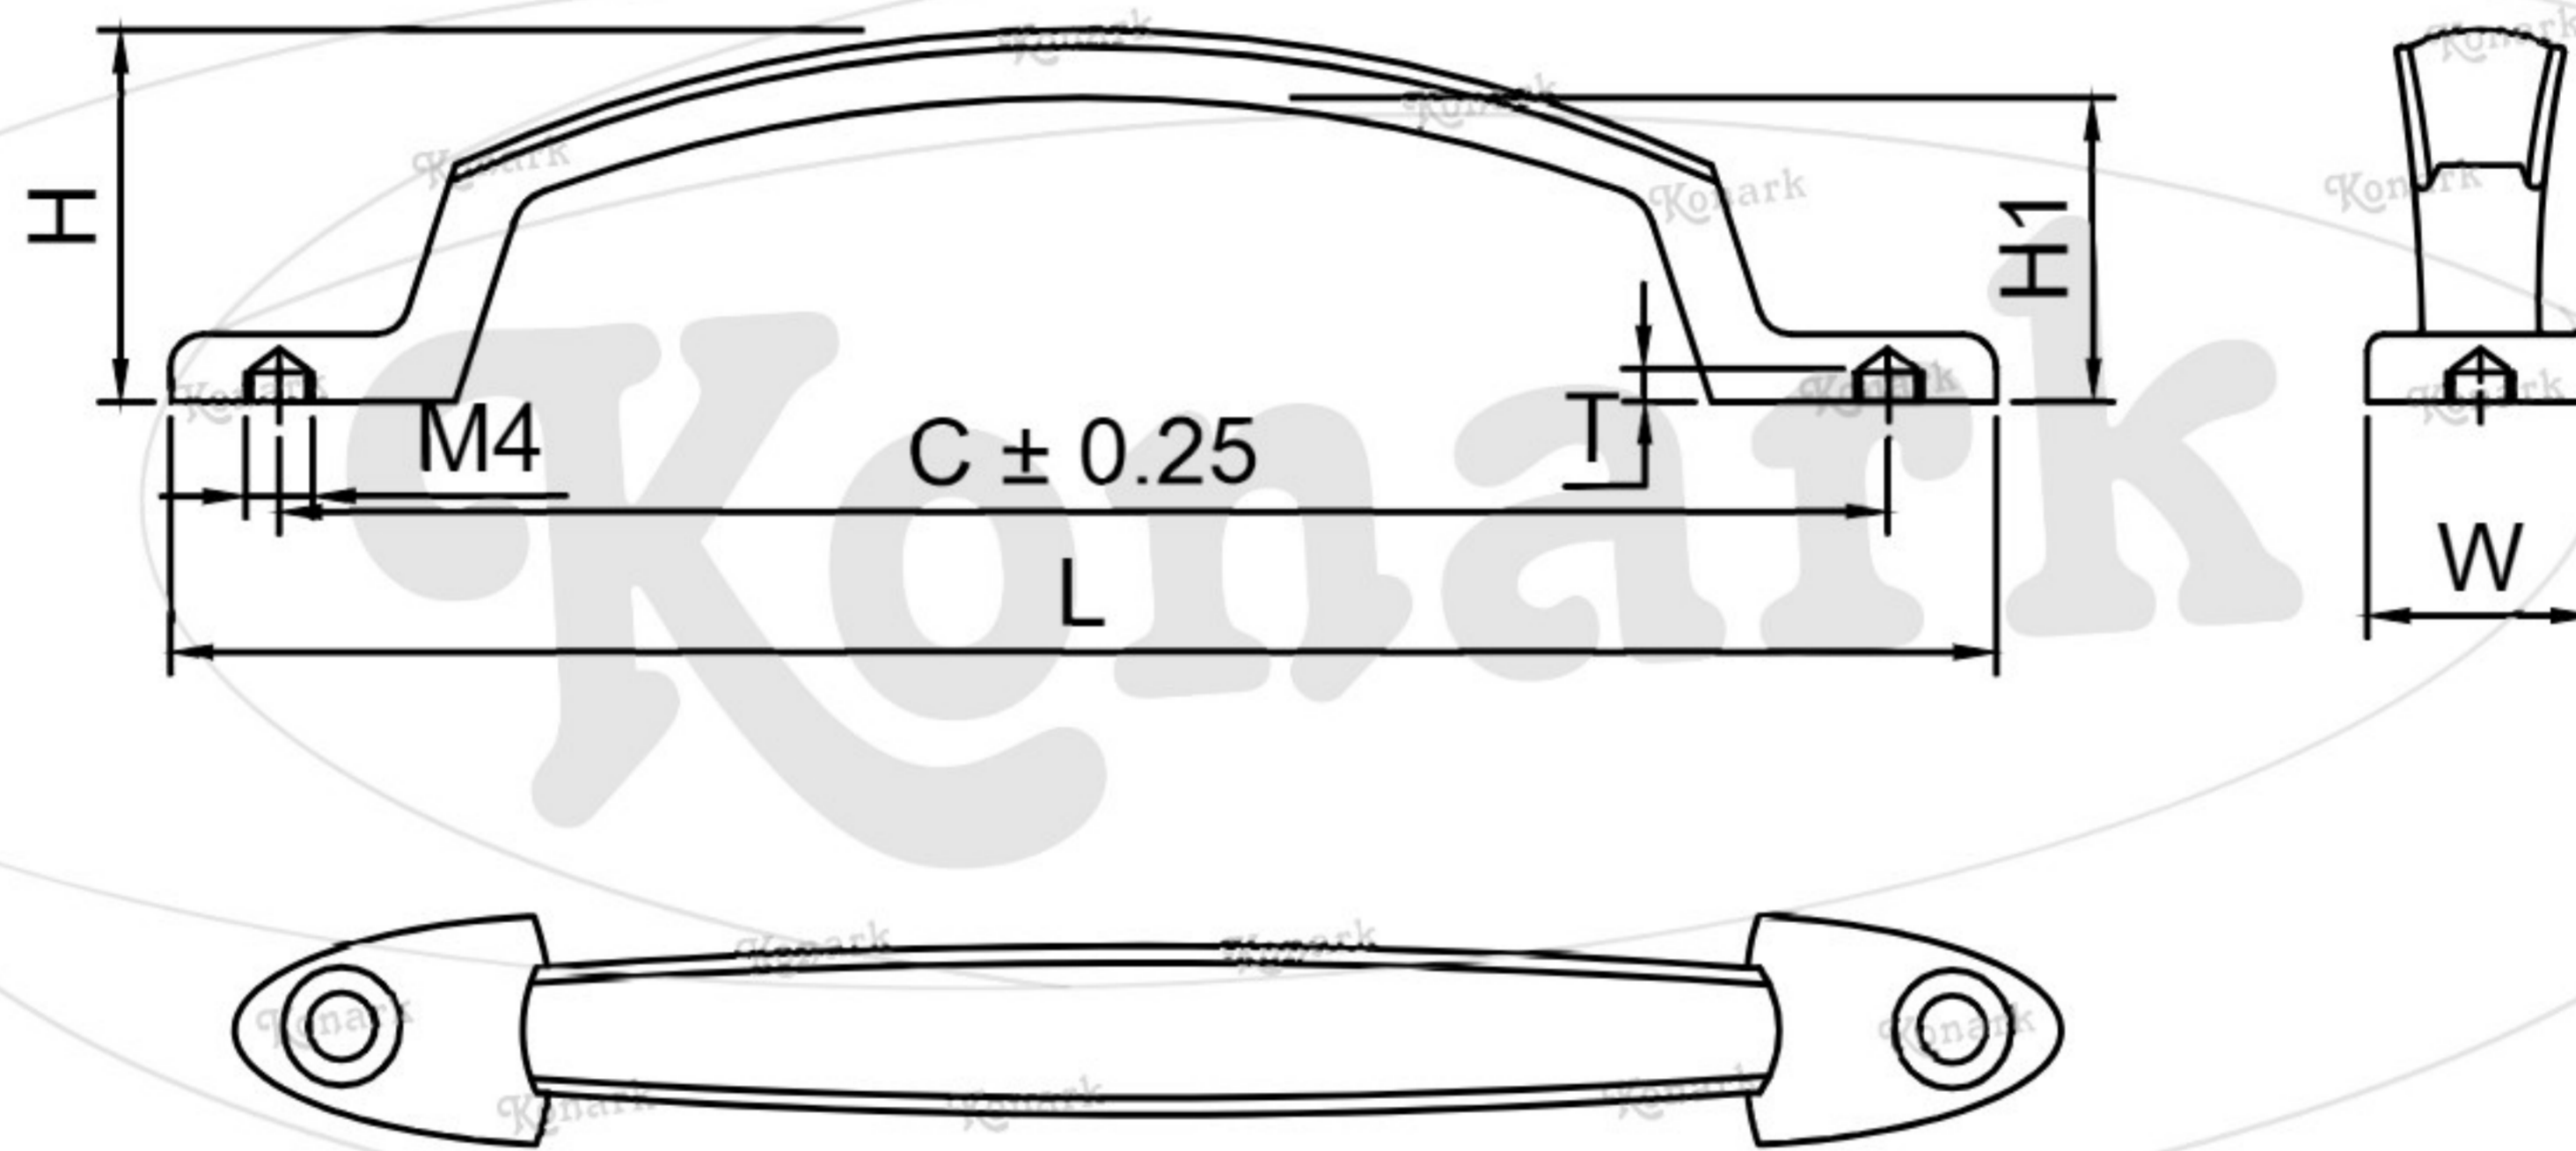

Model : KFH-149

Finish	Size	Product Code	C	L	H	W	H1	T
MT	96mm	KFH-149 96	96	109	22	13	18	
CP								
SP								
MC								
BM								
RG								
BA								
CA								

FINISH:

MT	CP	SP	MC	BM	RG	BA	CA
							
Matt	Chrome	Satin	Matt Chrome	Black Matt	Rose Gold	Brass Antique	Copper Antique