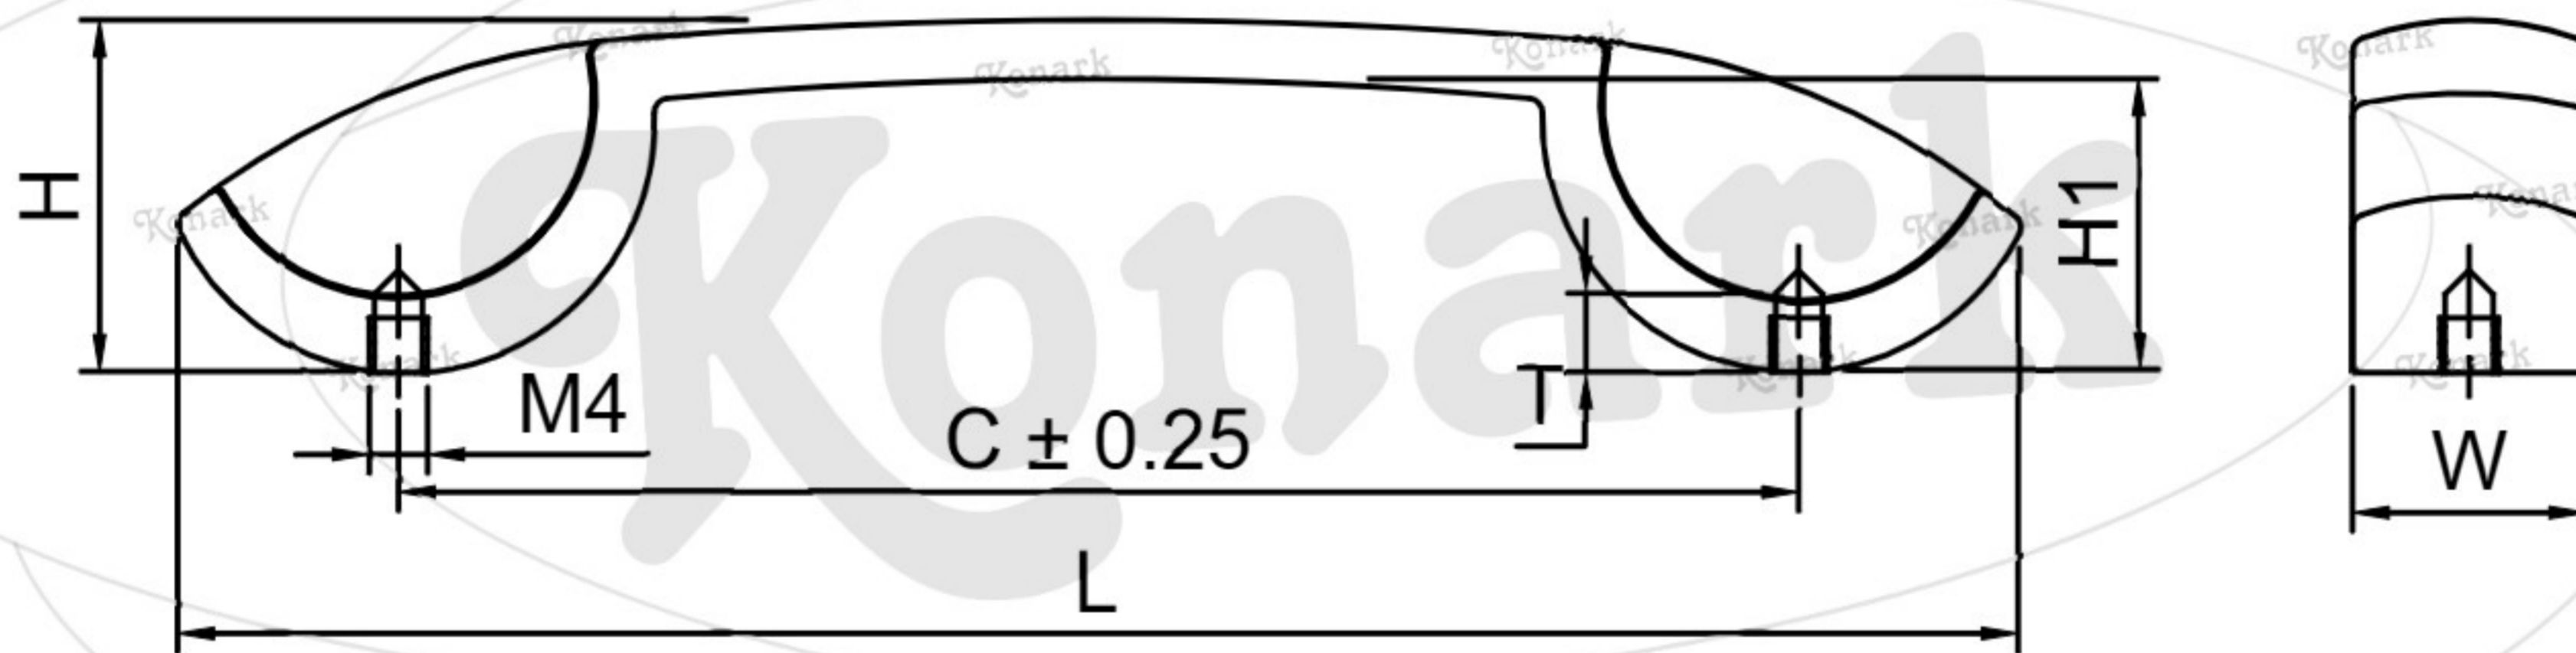

Model : KFH-150

Finish	Size	Product Code	C	L	H	W	H1	T
MT CP SP MC BM RG BA CA	96mm	KFH-150 96	96	126	23	17	19	6