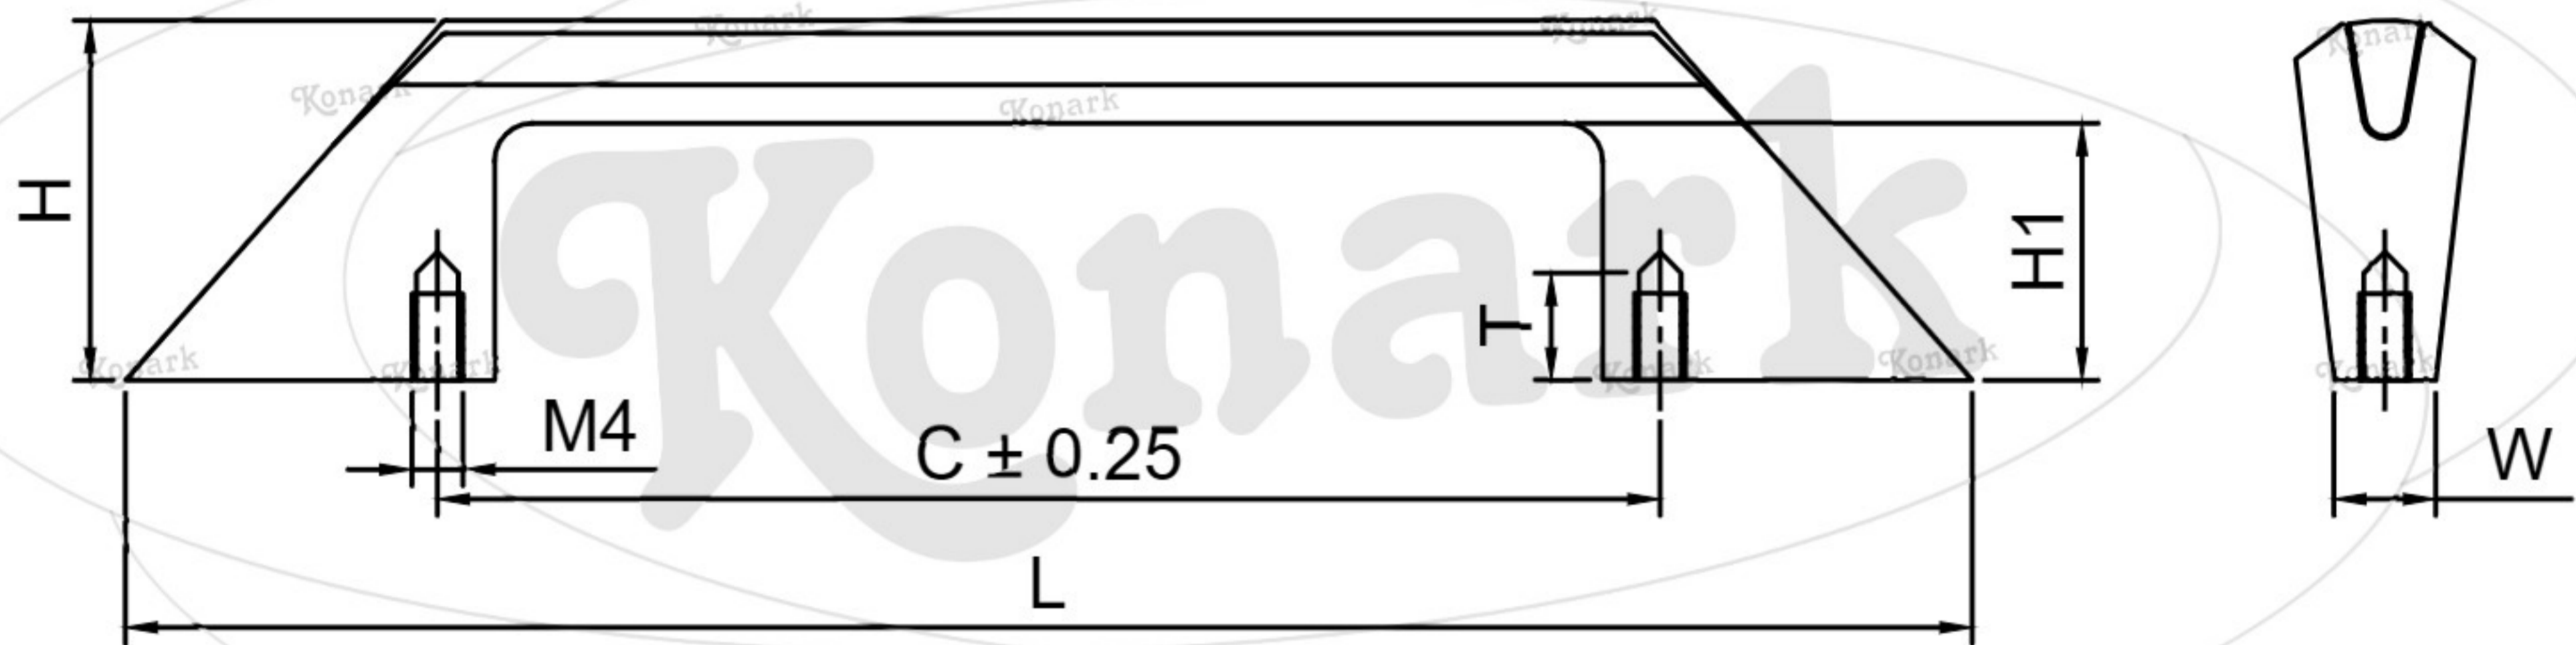

Model : KFH-151

Finish	Size	Product Code	C	L	H	W	H1	T
MT CP SP MC BM RG BA CA	96mm	KFH-151 96	96	145	29	9	21	10

FINISH:

MT	CP	SP	MC	BM	RG	BA	CA
							
Matt	Chrome	Satin	Matt Chrome	Black Matt	Rose Gold	Brass Antique	Copper Antique