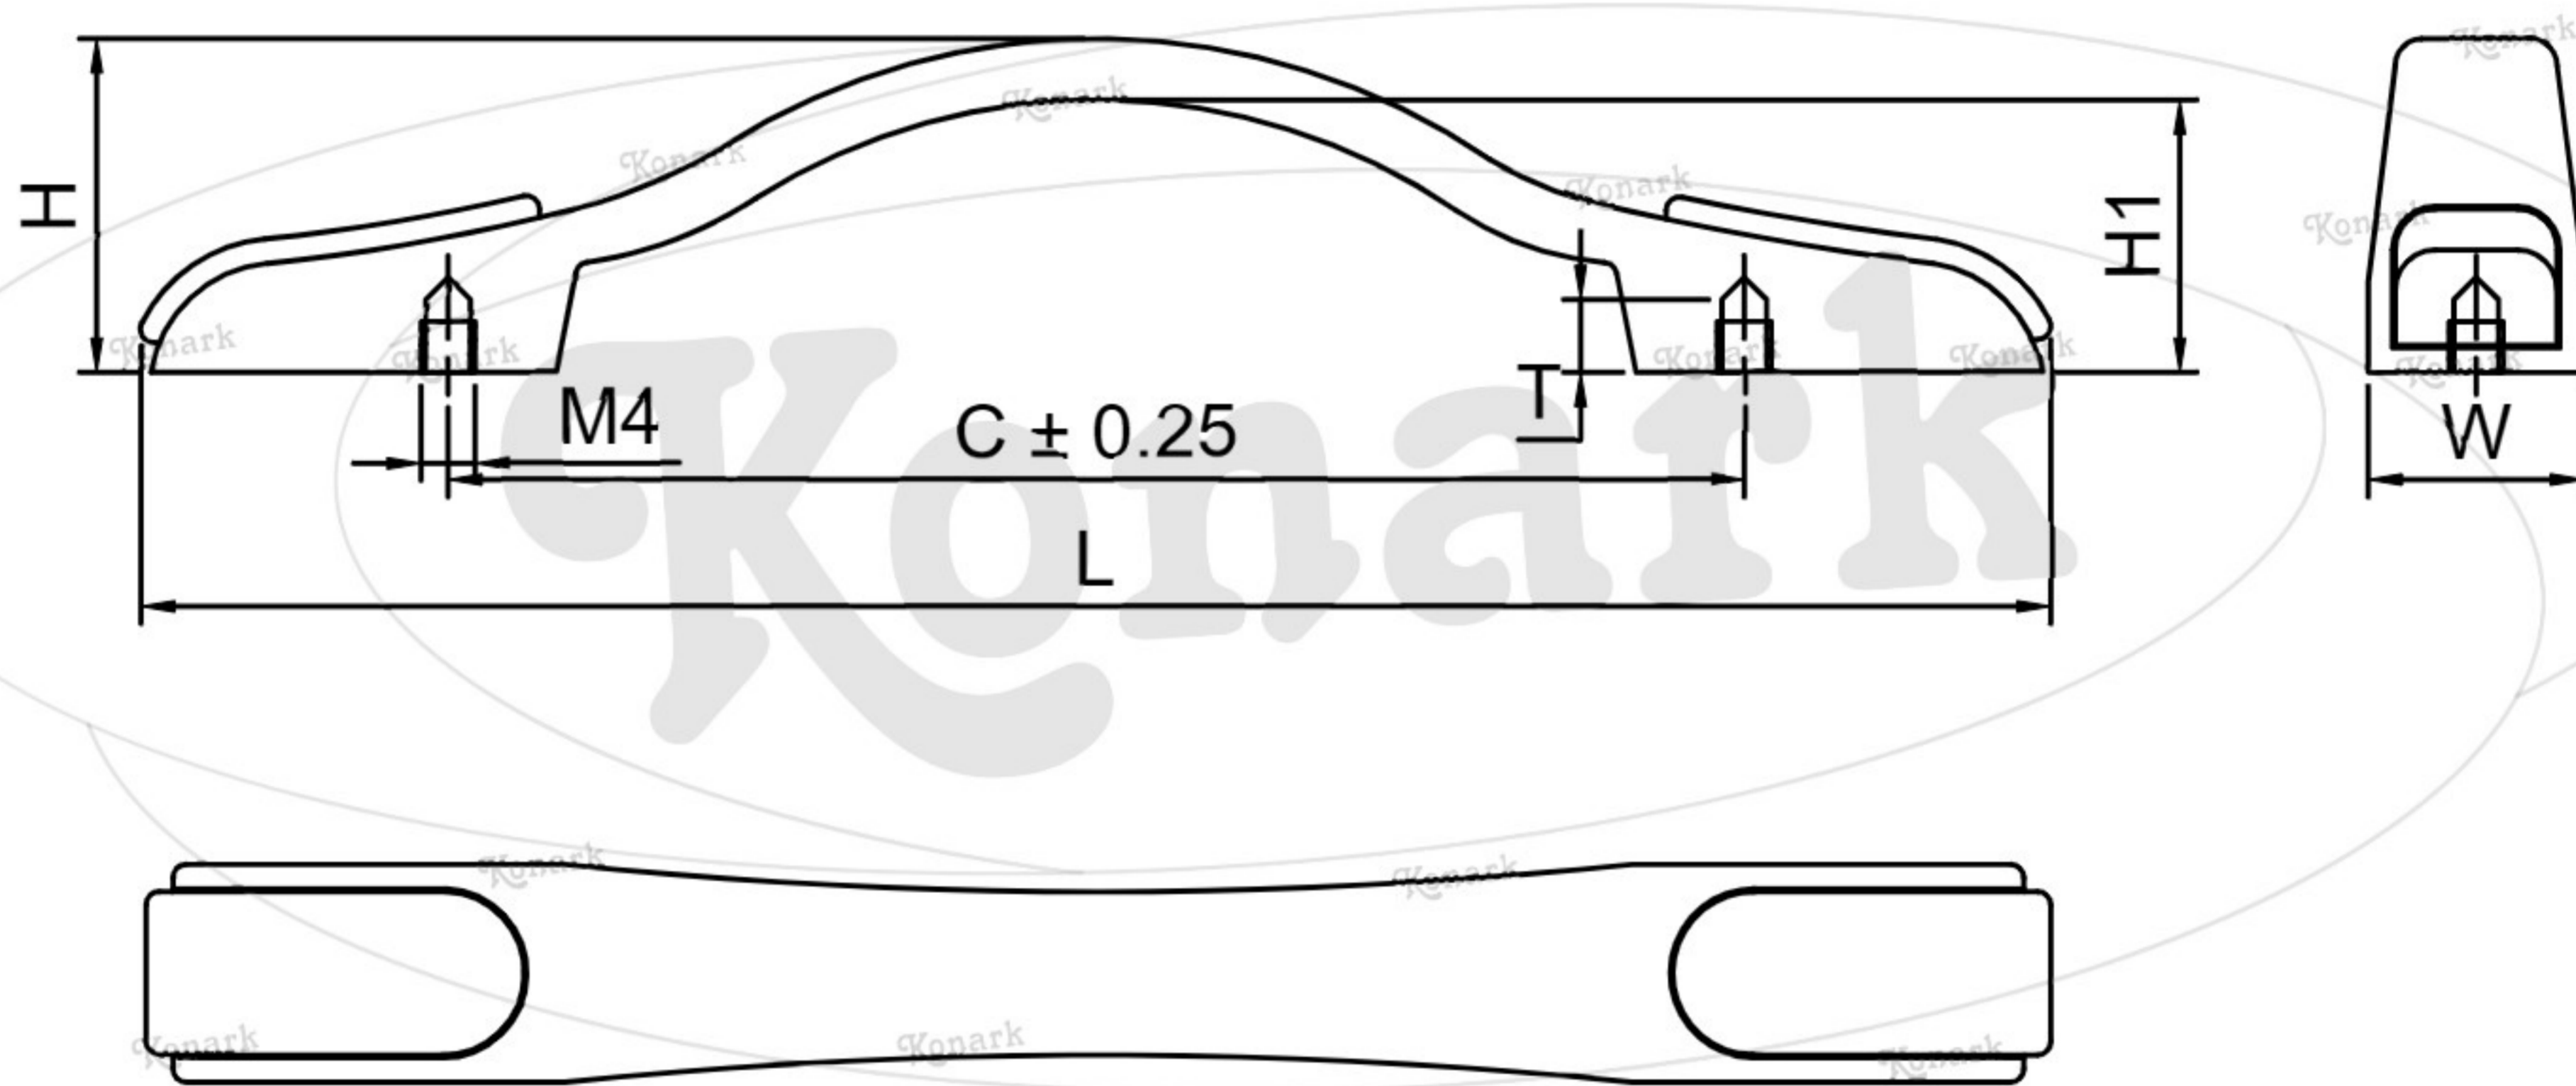

Model : KFH-152

Finish	Size	Product Code	C	L	H	W	H1	T
MT	96mm	KFH-152 96	96	152	25	11	20	6
CP								
SP								
MC								
BM								
RG								
BA								
CA								

FINISH:

MT	CP	SP	MC	BM	RG	BA	CA
							
Matt	Chrome	Satin	Matt Chrome	Black Matt	Rose Gold	Brass Antique	Copper Antique