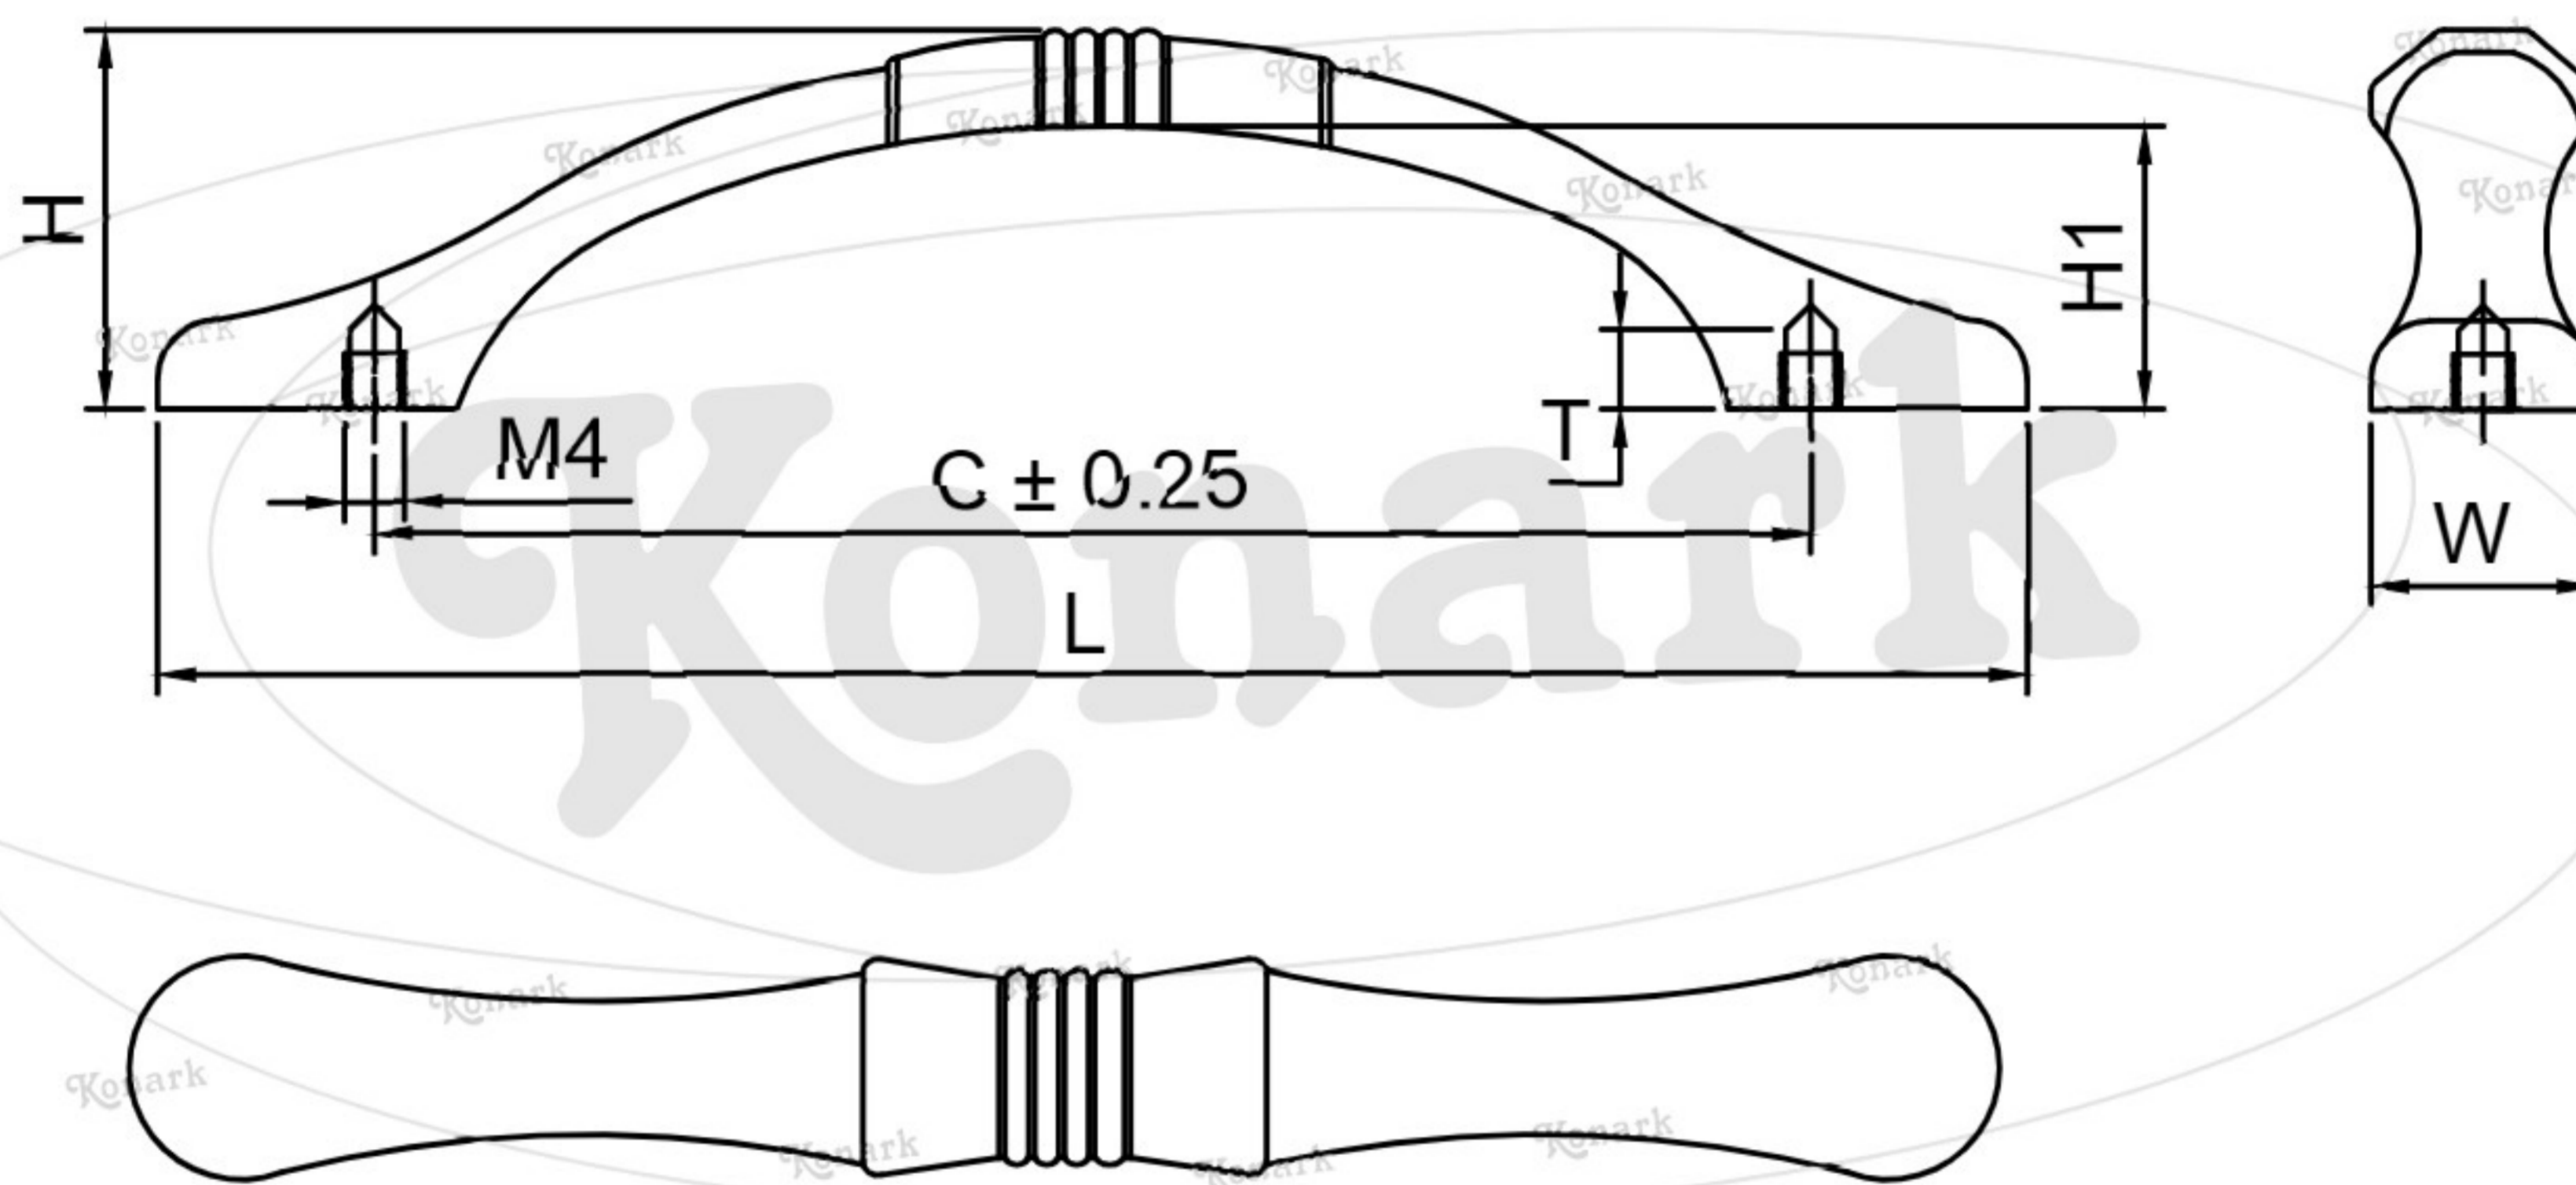

Model : KFH-153

Finish	Size	Product Code	C	L	H	W	H1	T
MT	96mm	KFH-153 96	96	125	25	15	20	6
CP								
SP								
MC								
BM								
RG								
BA								
CA								

FINISH:

MT	CP	SP	MC	BM	RG	BA	CA
							
Matt	Chrome	Satin	Matt Chrome	Black Matt	Rose Gold	Brass Antique	Copper Antique