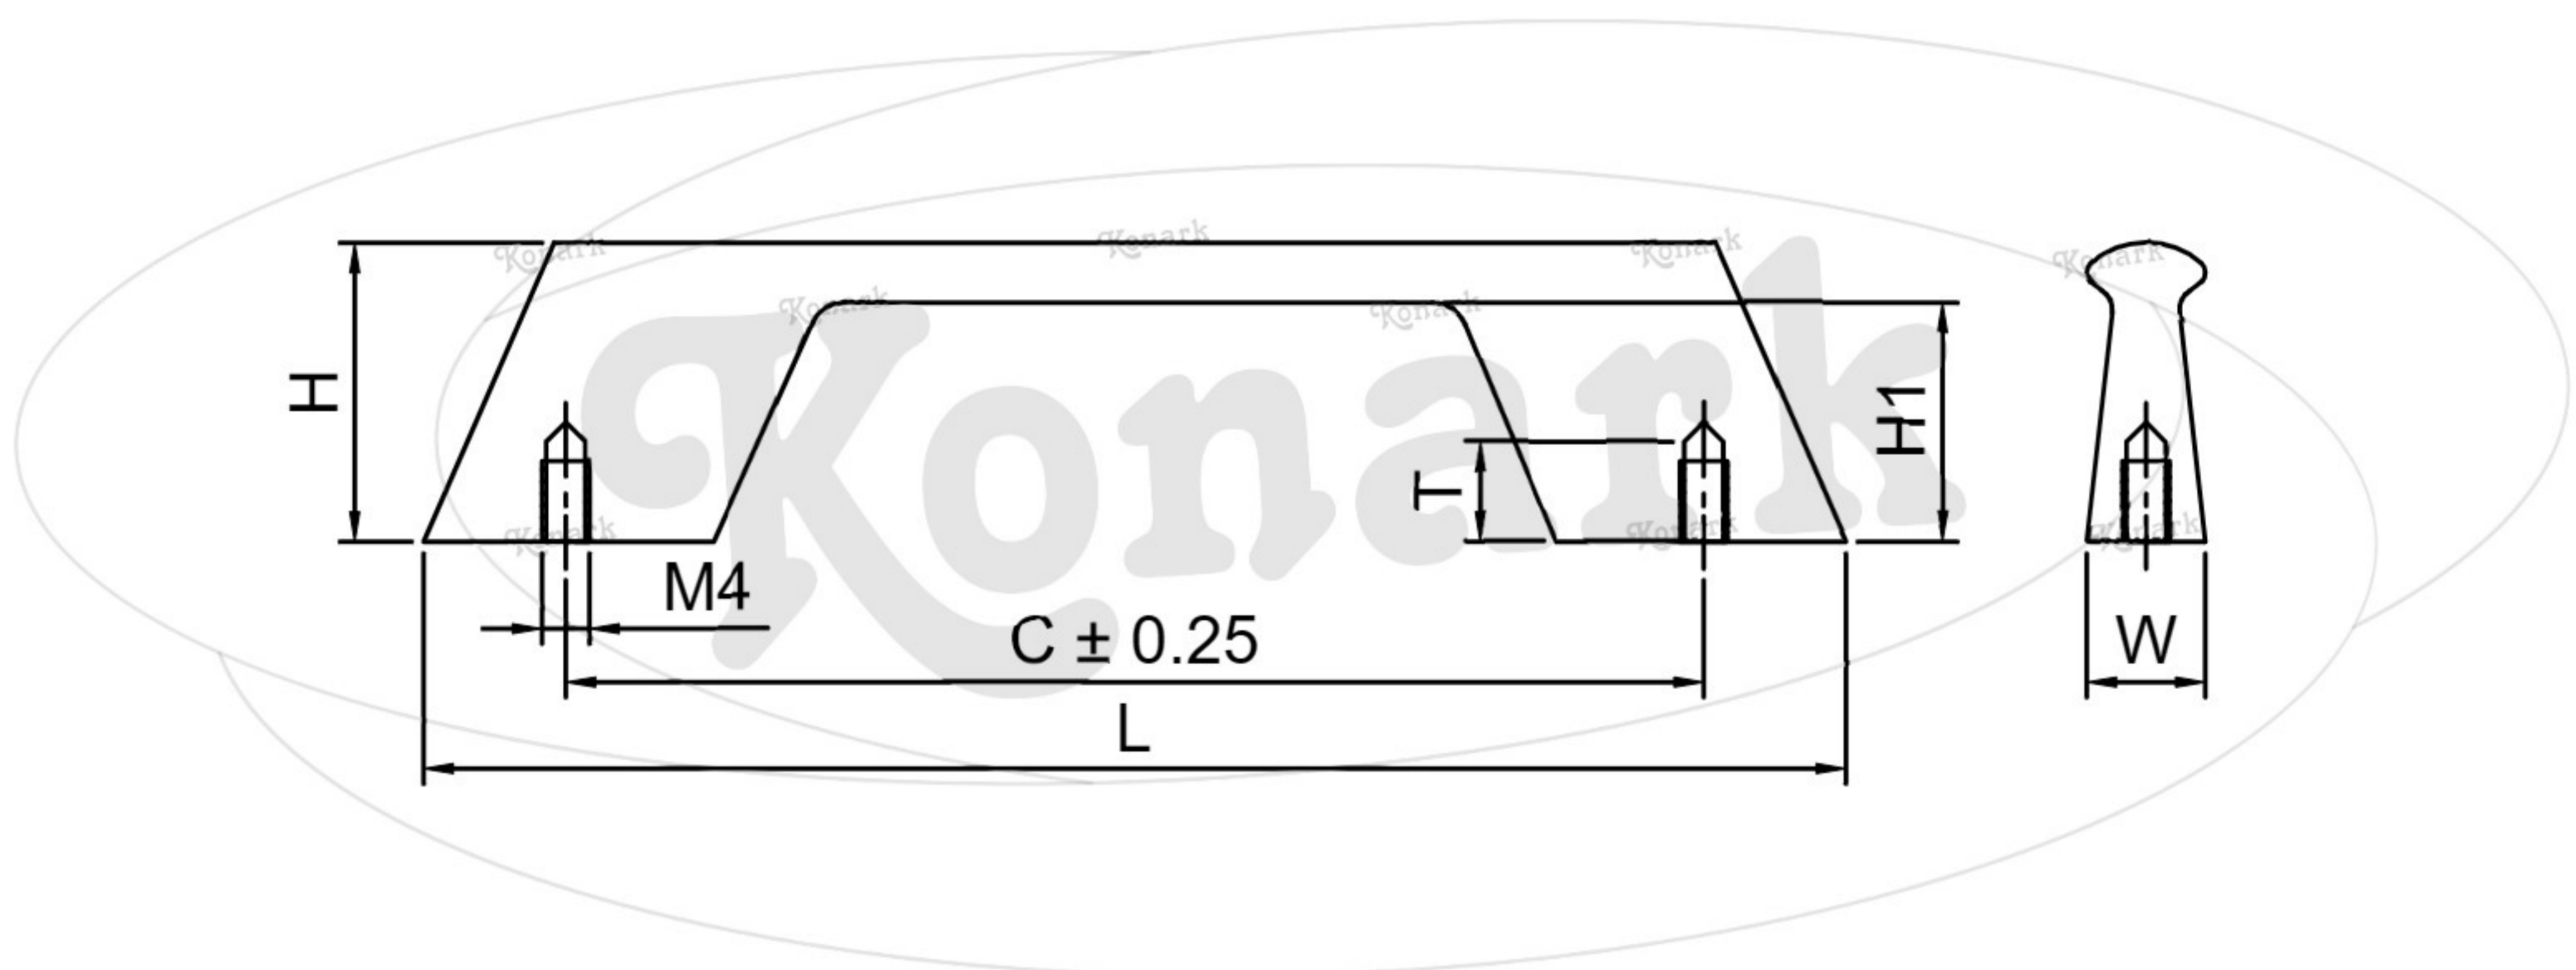

## Model : KFH-154

| Finish                                       | Size | Product Code | C  | L   | H  | W  | H1 | T |
|--|------|--------------|----|-----|----|----|----|---|
| MT<br>CP<br>SP<br>MC<br>BM<br>RG<br>BA<br>CA | 96mm | KFH-154 96   | 96 | 120 | 25 | 10 | 20 | 8 |